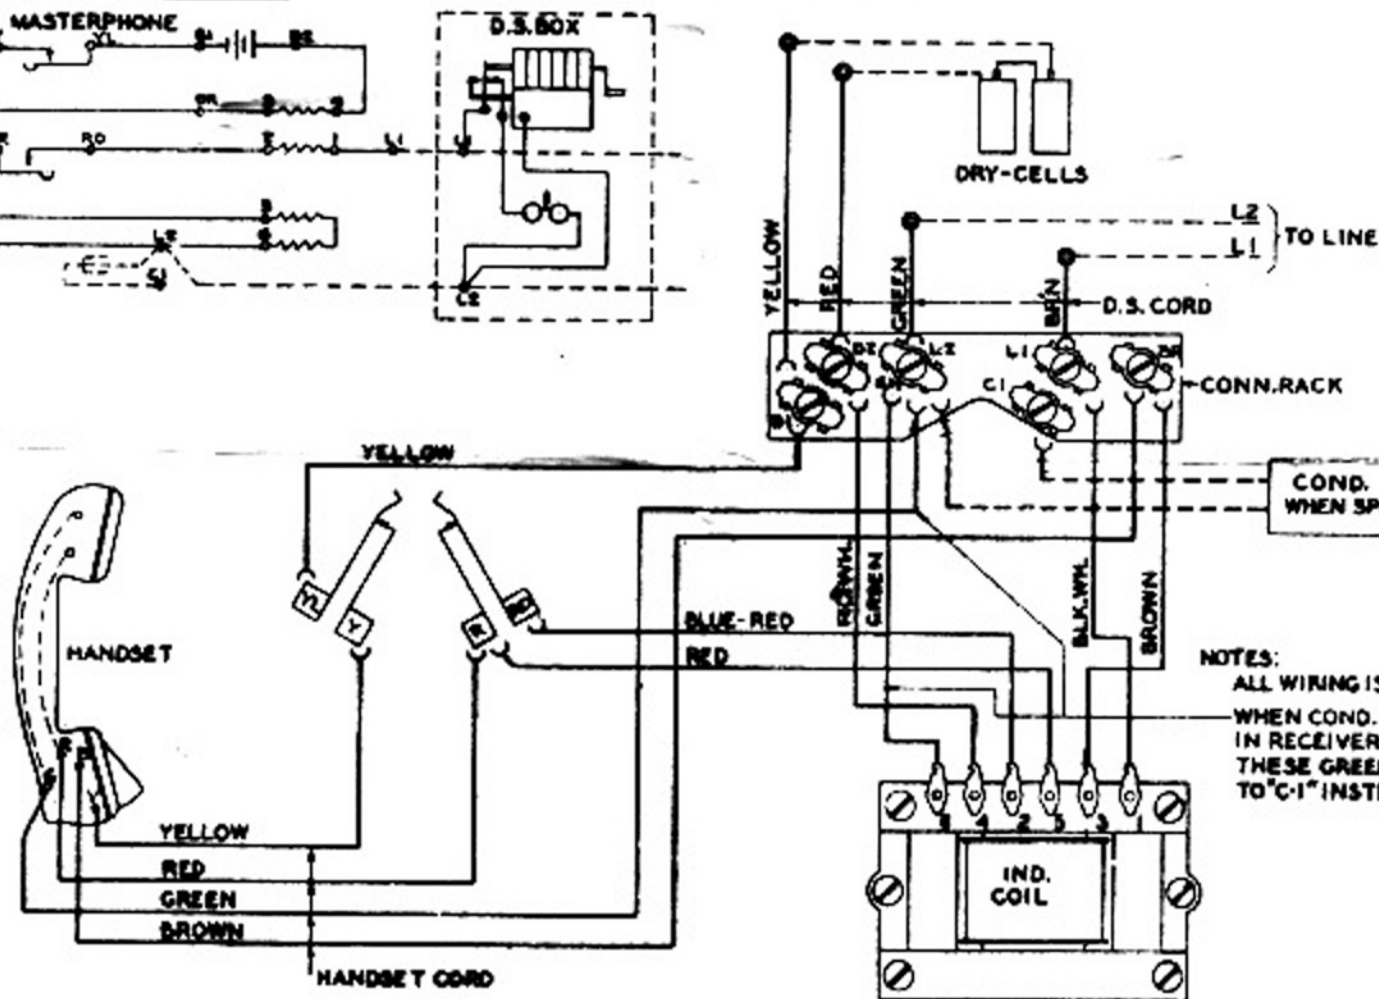

TRIAD CIRCUITLOCAL BATT.—UNIT TYPE MASTERPHONE
4-COND. HANDSET—INSULATE PRI. & SEC.

21229

SCHEMATIC

NOTES:
ALL WIRING IS FLEXIBLE.
WHEN COND. IS SPECIFIED
IN RECEIVER CKT. CONNECT
THESE GREEN CONDUCTORS
TO "C-1" INSTEAD OF "ON".

21229