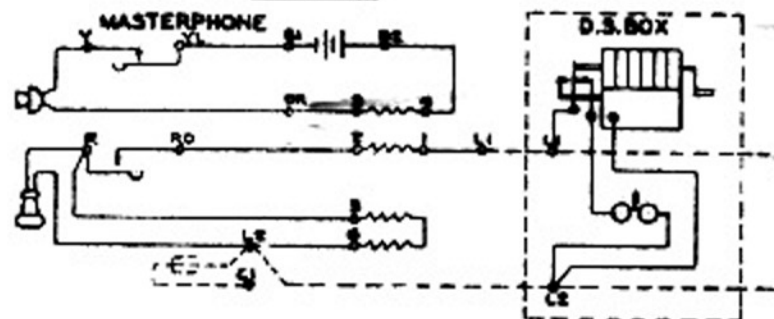

TRIAD CIRCUITLOCAL BATT.—UNIT TYPE MASTERPHONE
4-COND. HANDSET—INSULATE PRI. & SEC.

21229

SCHEMATIC

NOTES:
ALL WIRING IS FLEXIBLE.
WHEN COND. IS SPECIFIED
IN RECEIVER CKT. CONNECT
THESE GREEN CONDUCTORS
TO "C-1" INSTEAD OF "ON".