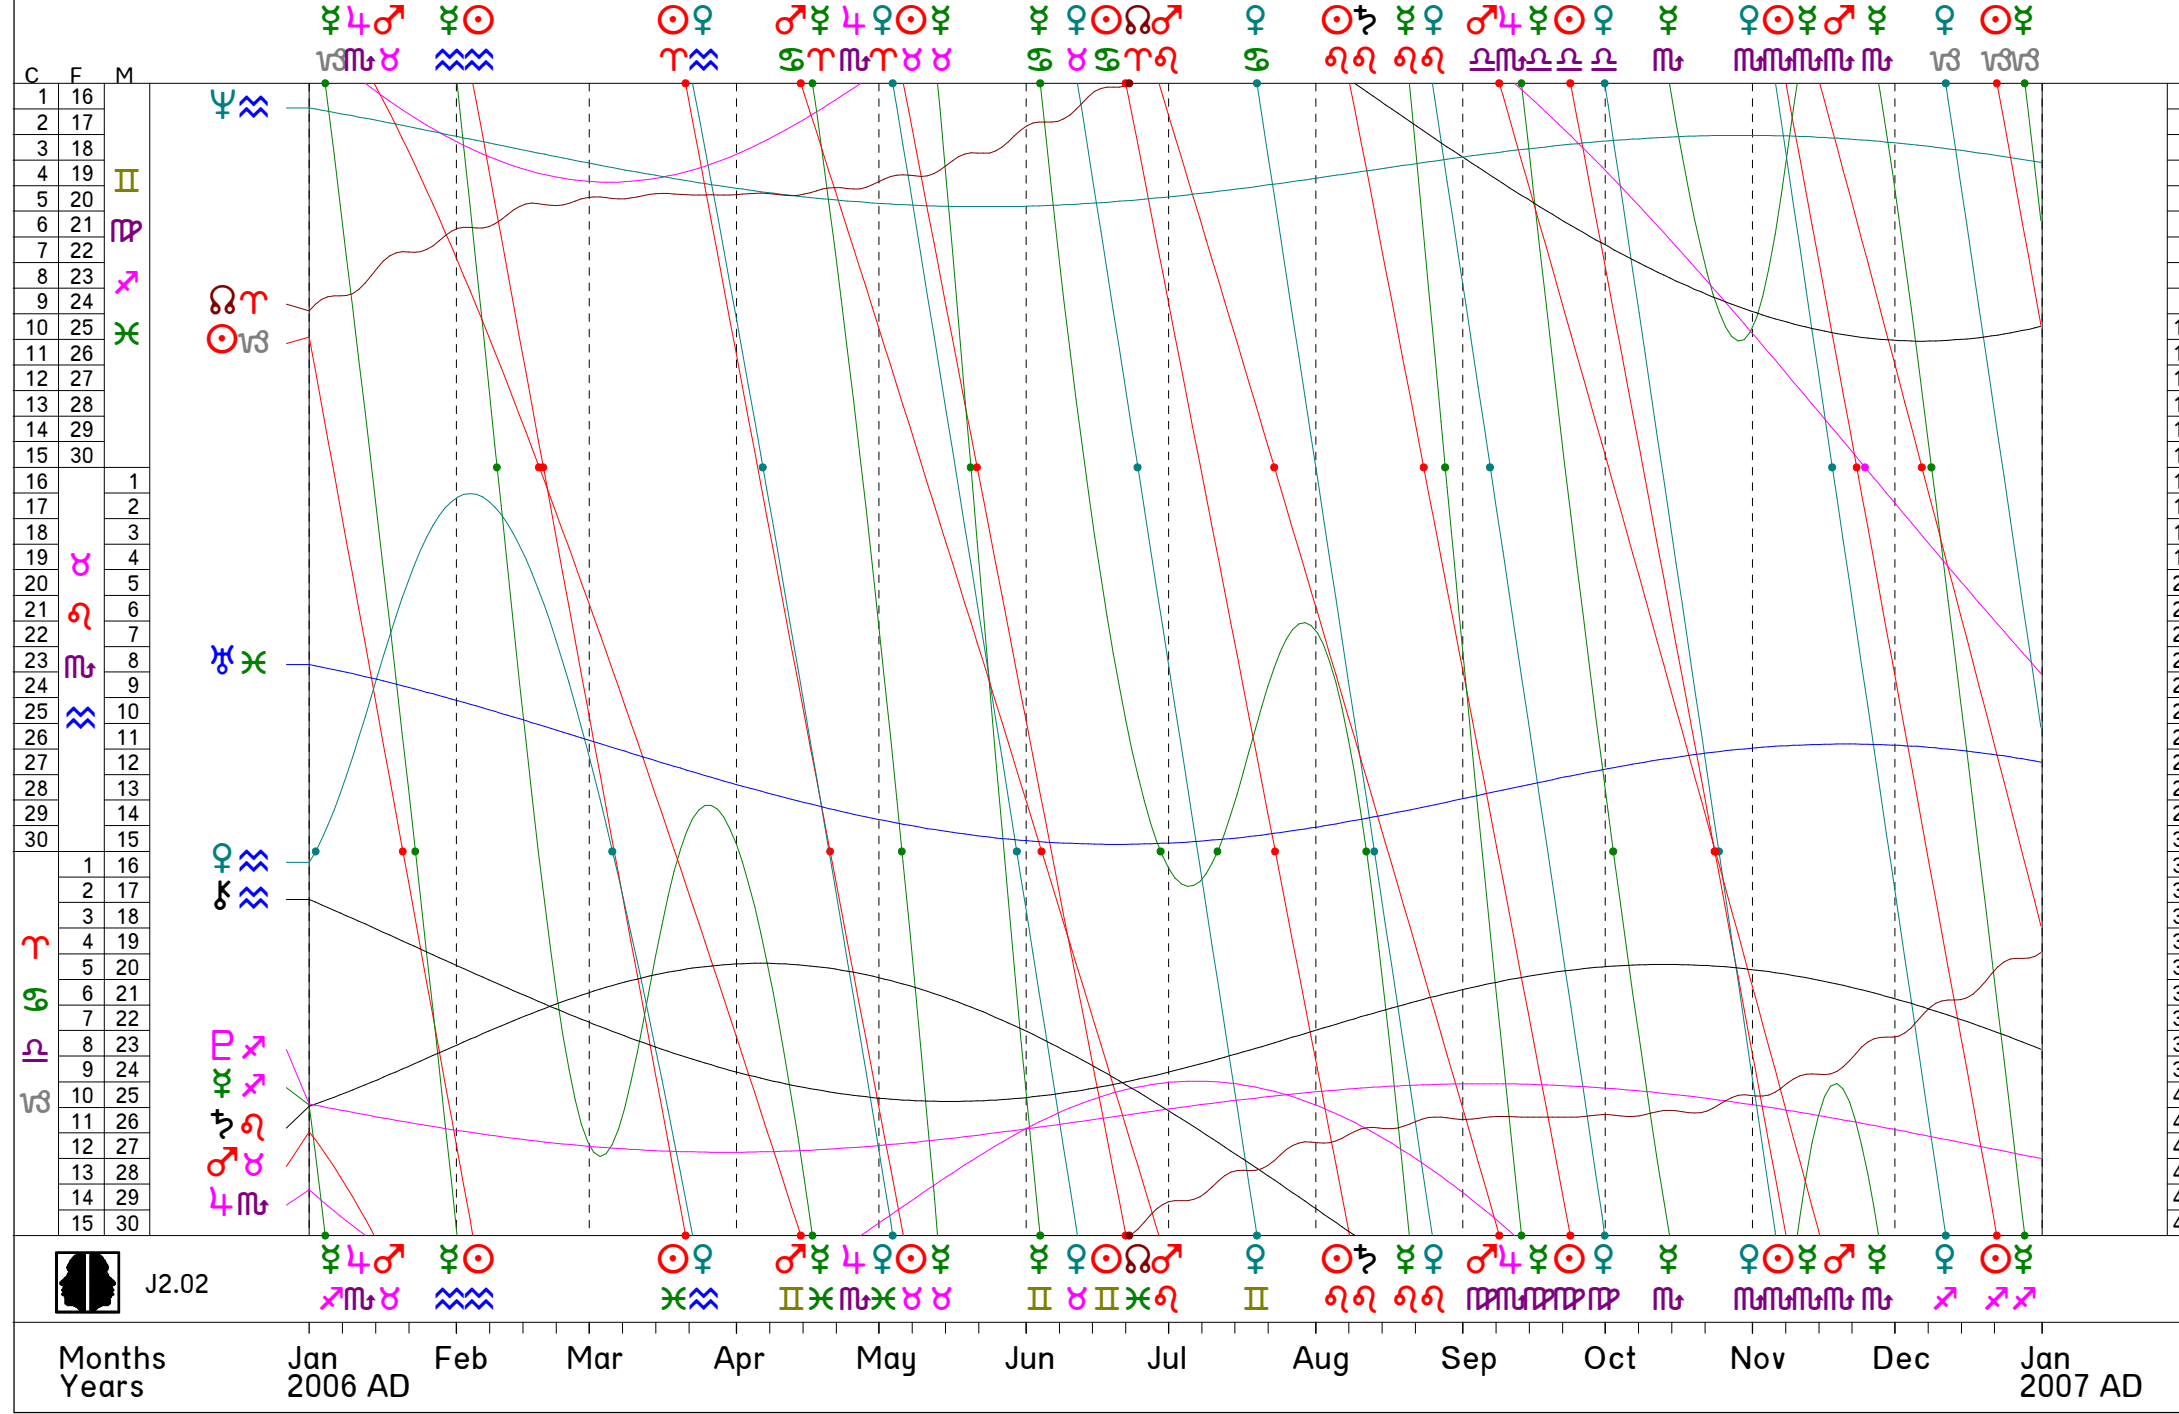

Current Positions Event Chart Geo Trop 22 Sep 2005 AD GC 12:39:34 PM NZT -12:00:00 174e46'00 41s18'00

45°00'00" Longitude Ephemeris Geocentric Trop Transits 1 Jan 2006 AD GC to 1 Jan 2007 AD GC NZT -12:00:00

Months Years Jan 2006 AD Feb Mar Apr May Jun Jul Aug Sep Oct Nov Dec Jan 2007 AD