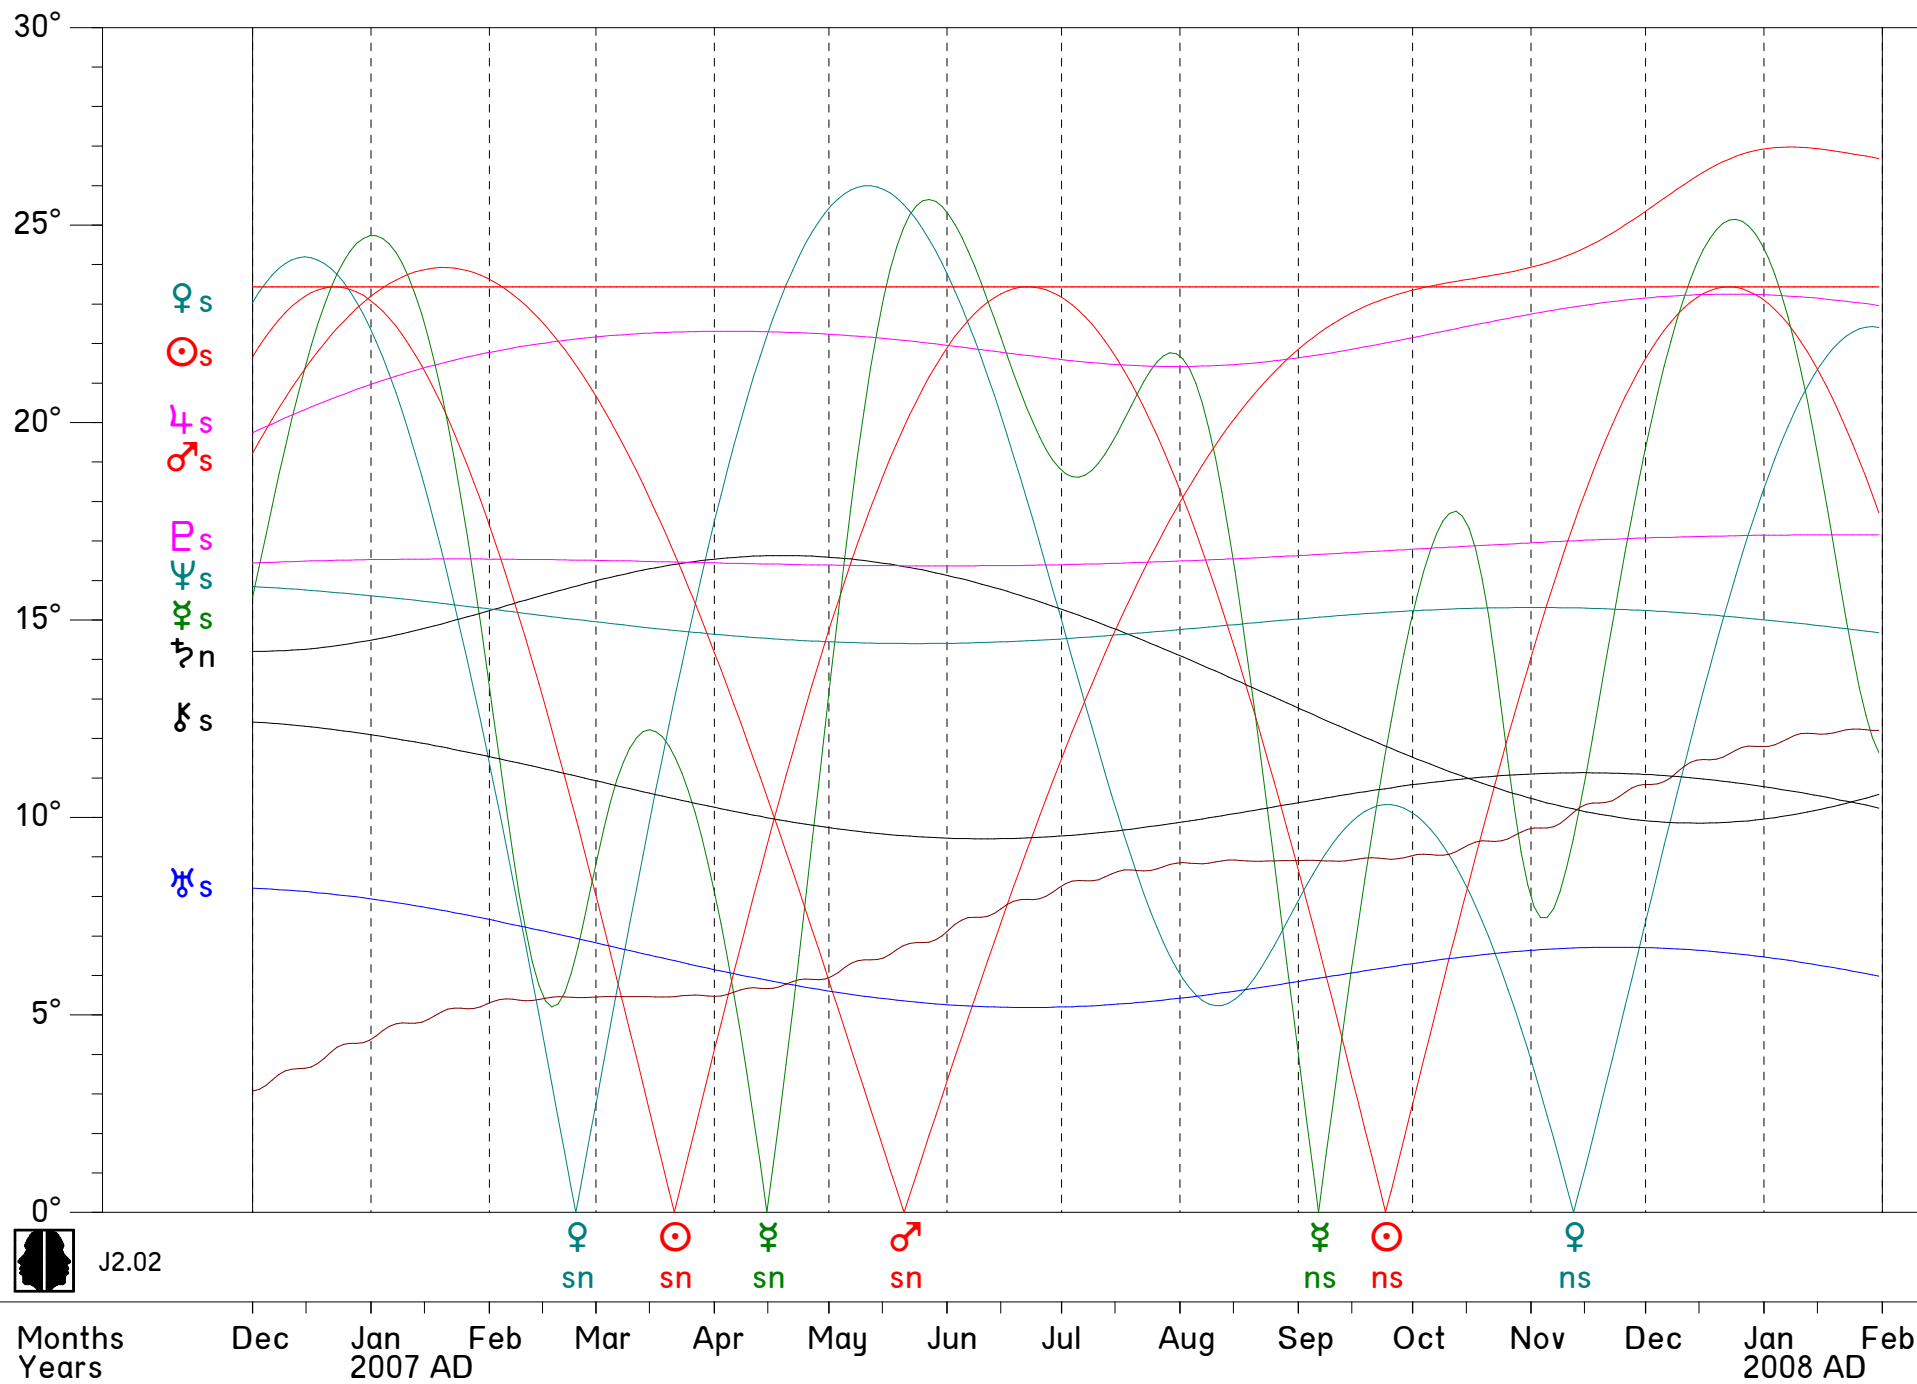

Declination Ephemeris Geocentric Trop Transits 1 Dec 2006 AD GC to 1 Feb 2008 AD GC NZT -12:00:00

J2.02

Months Years Dec Jan 2007 AD Feb Mar Apr May Jun Jul Aug Sep Oct Nov Dec Jan 2008 AD Feb

ERROR: syntaxerror
OFFENDING COMMAND: --nostringval--