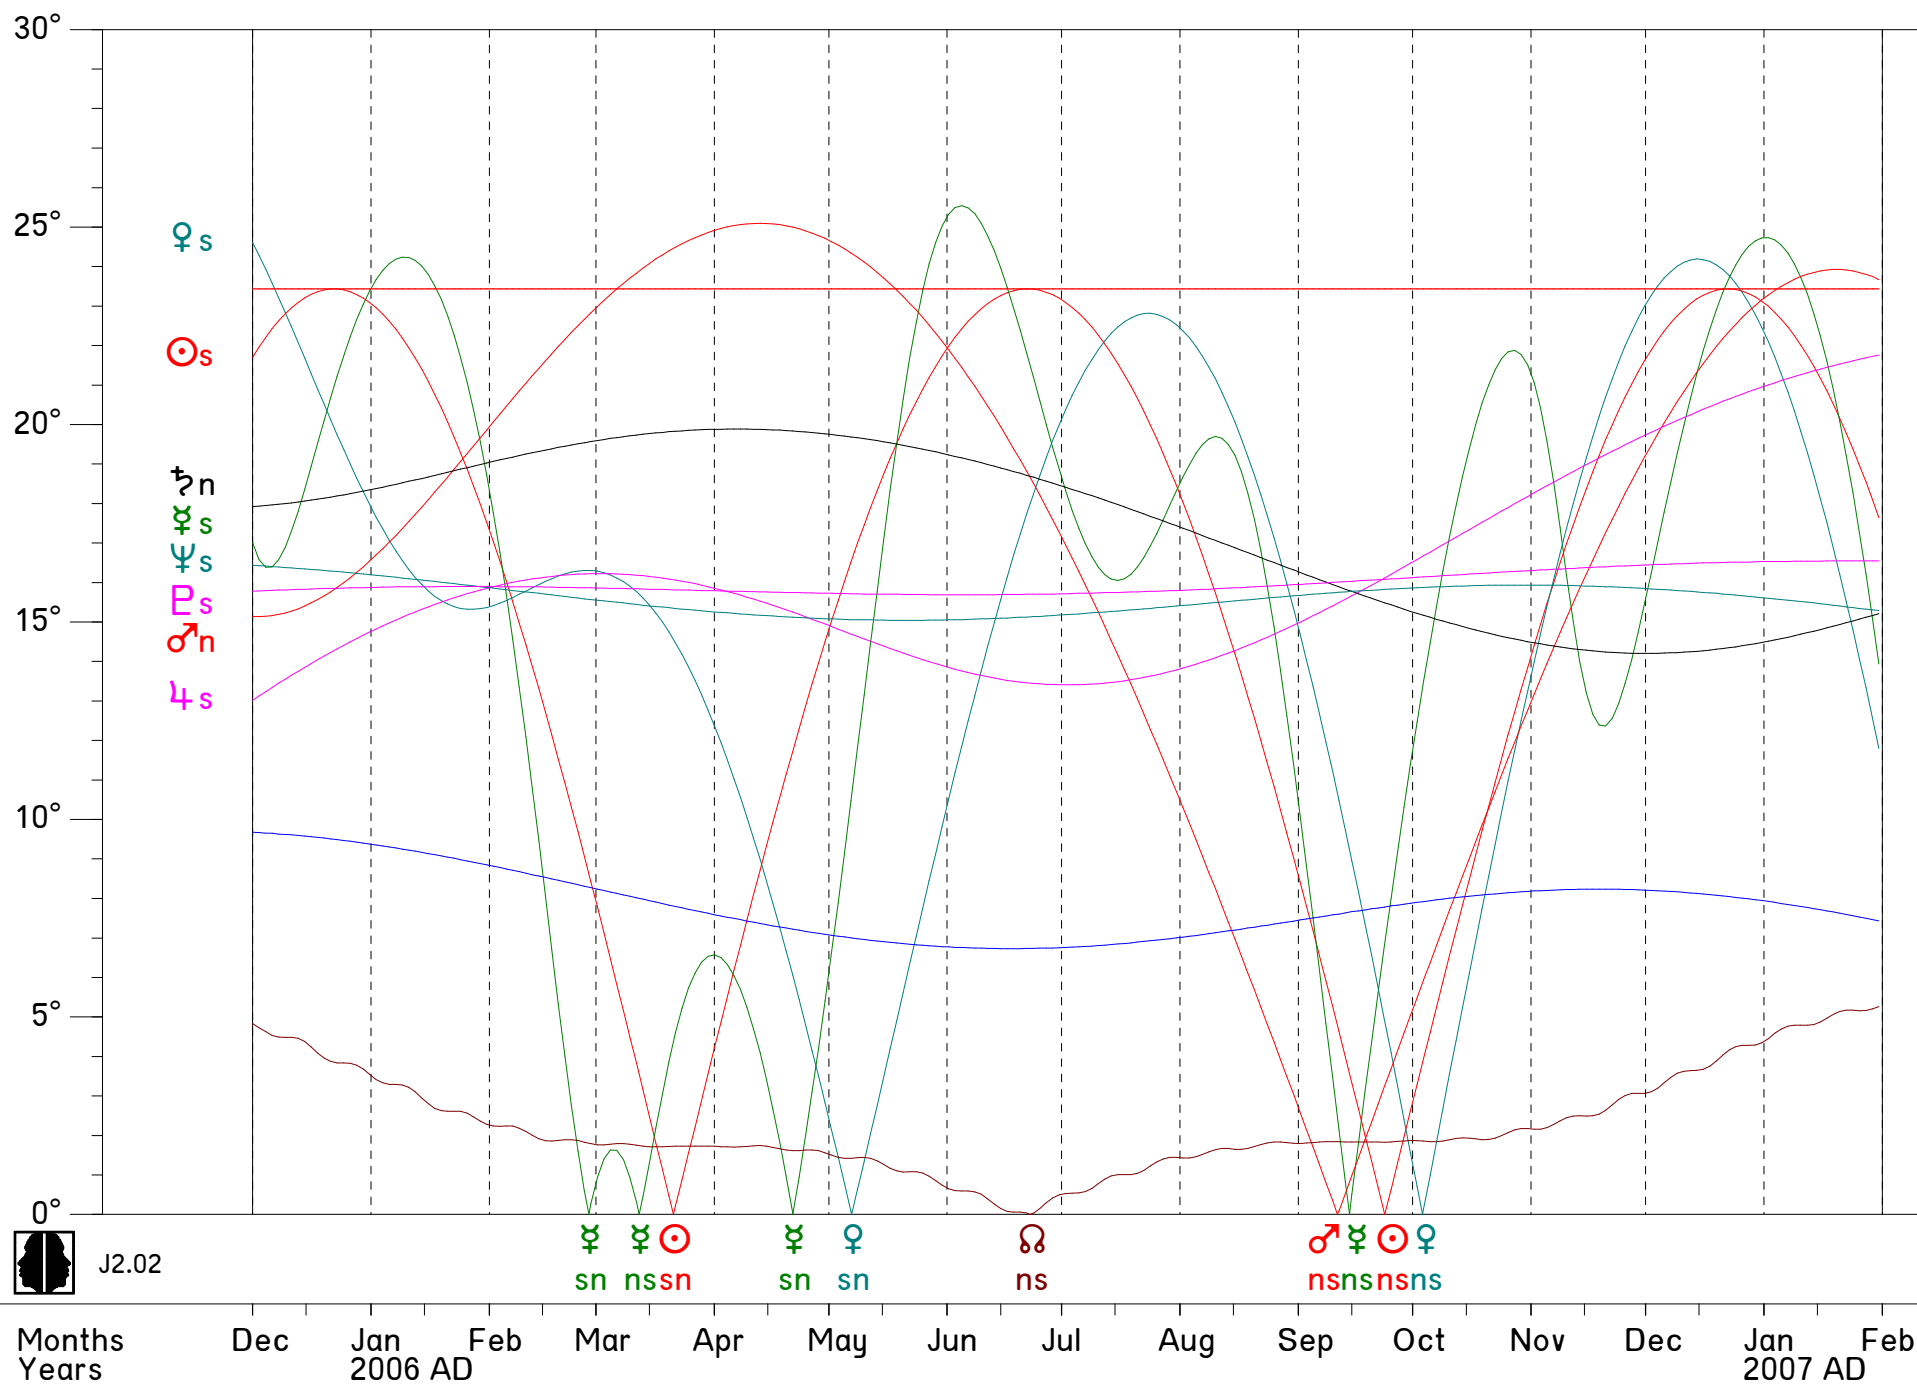

Declination Ephemeris Geocentric Trop Transits 1 Dec 2005 AD GC to 1 Feb 2007 AD GC NZT -12:00:00

J2.02

Months Years Dec Jan 2006 AD Feb Mar Apr May Jun Jul Aug Sep Oct Nov Dec Jan 2007 AD Feb