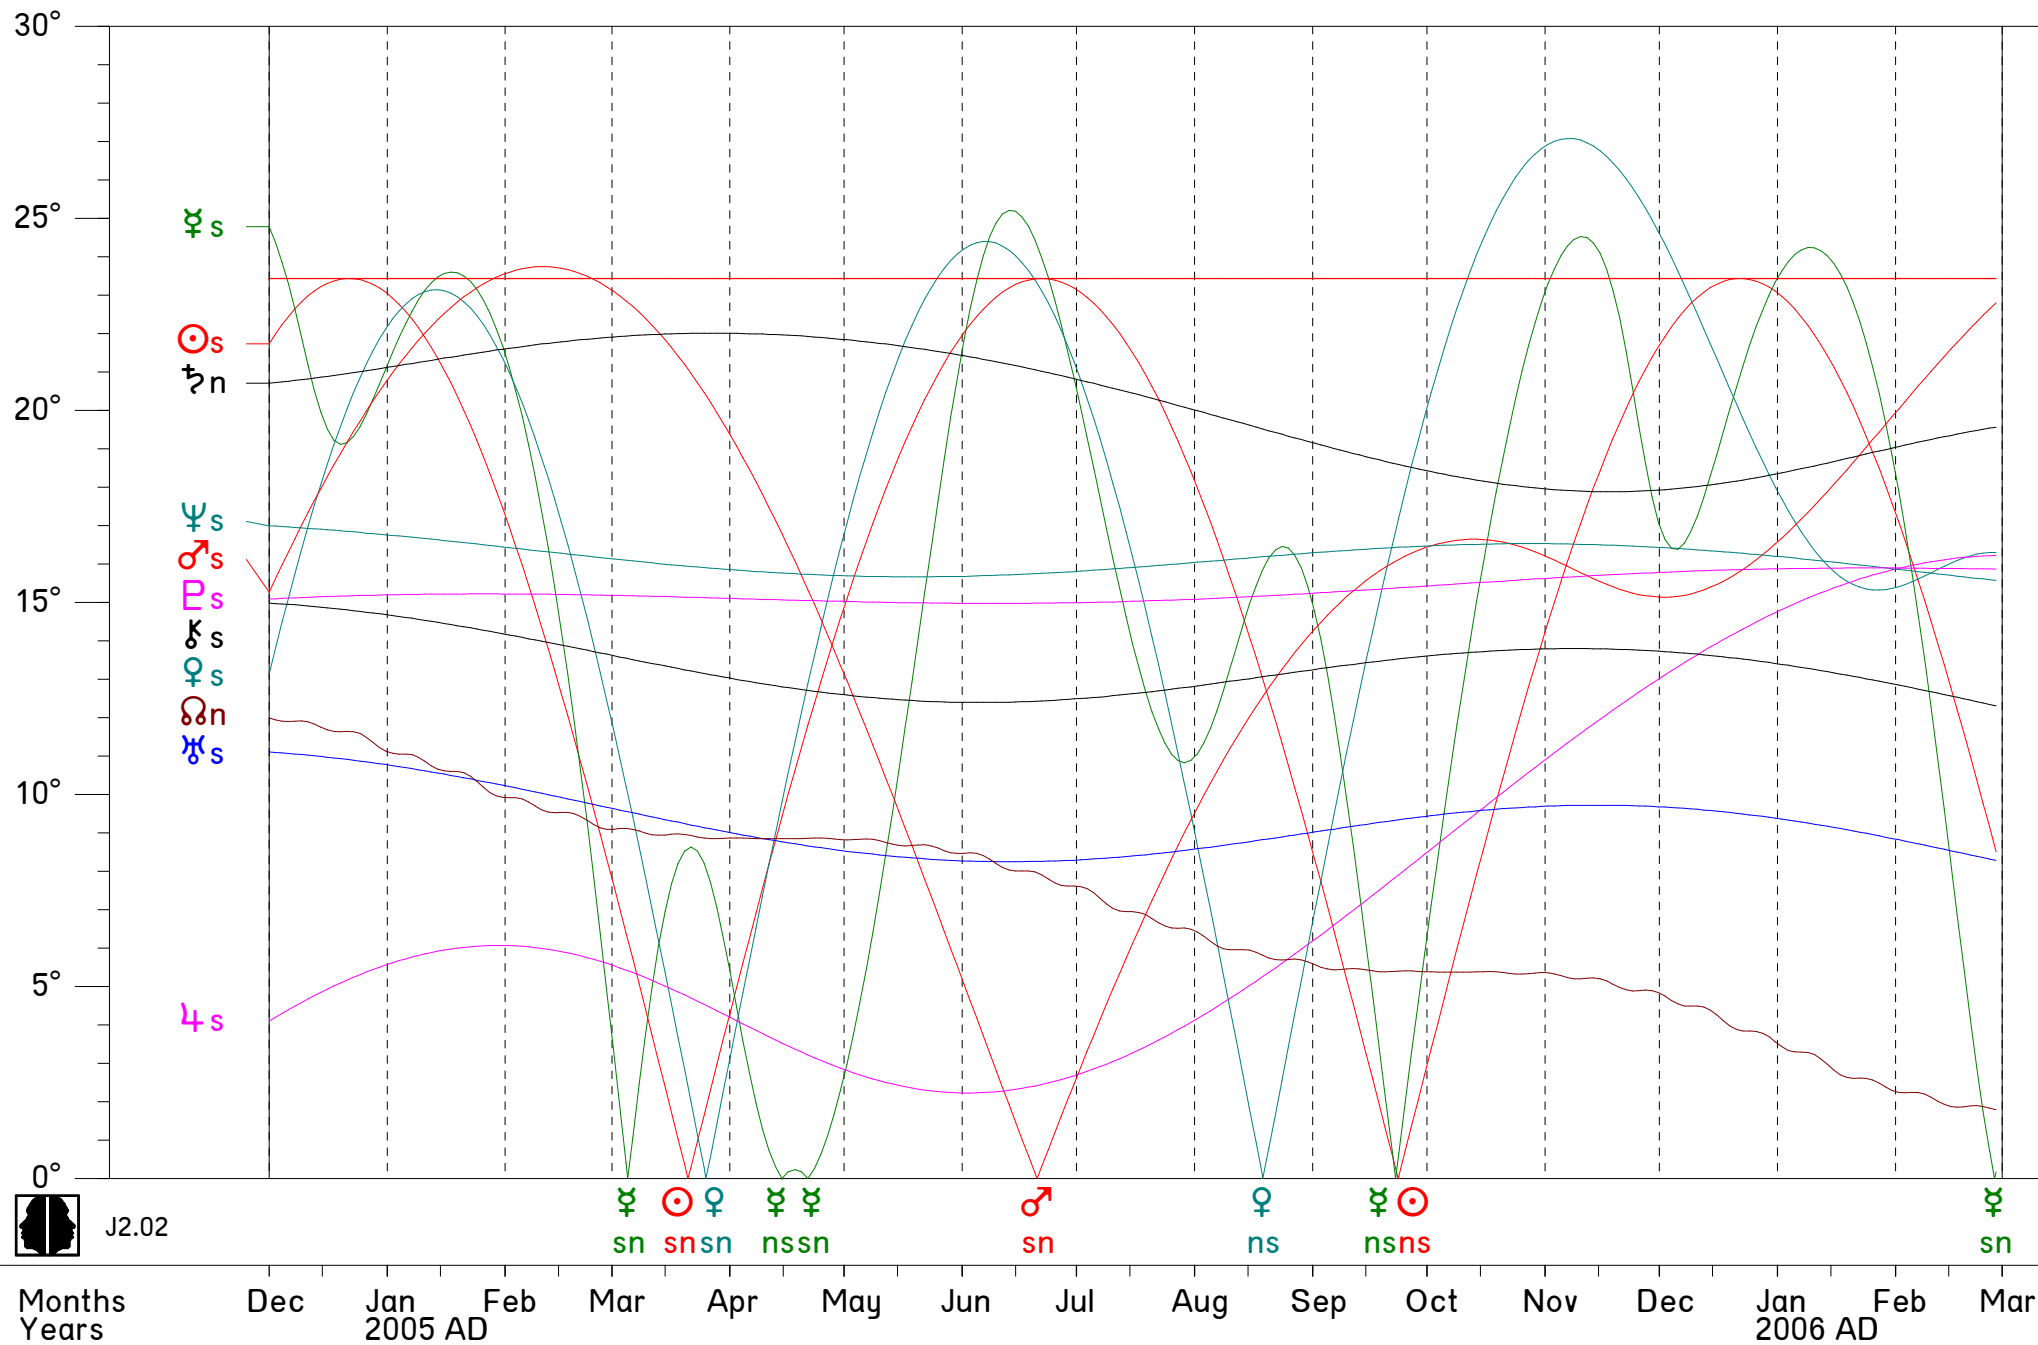

Declination Ephemeris Geocentric Trop Transits 1 Dec 2004 AD GC to 1 Mar 2006 AD GC NZT -12:00:00

J2.02

Months Years Dec Jan 2005 AD Feb Mar Apr May Jun Jul Aug Sep Oct Nov Dec Jan 2006 AD Feb Mar