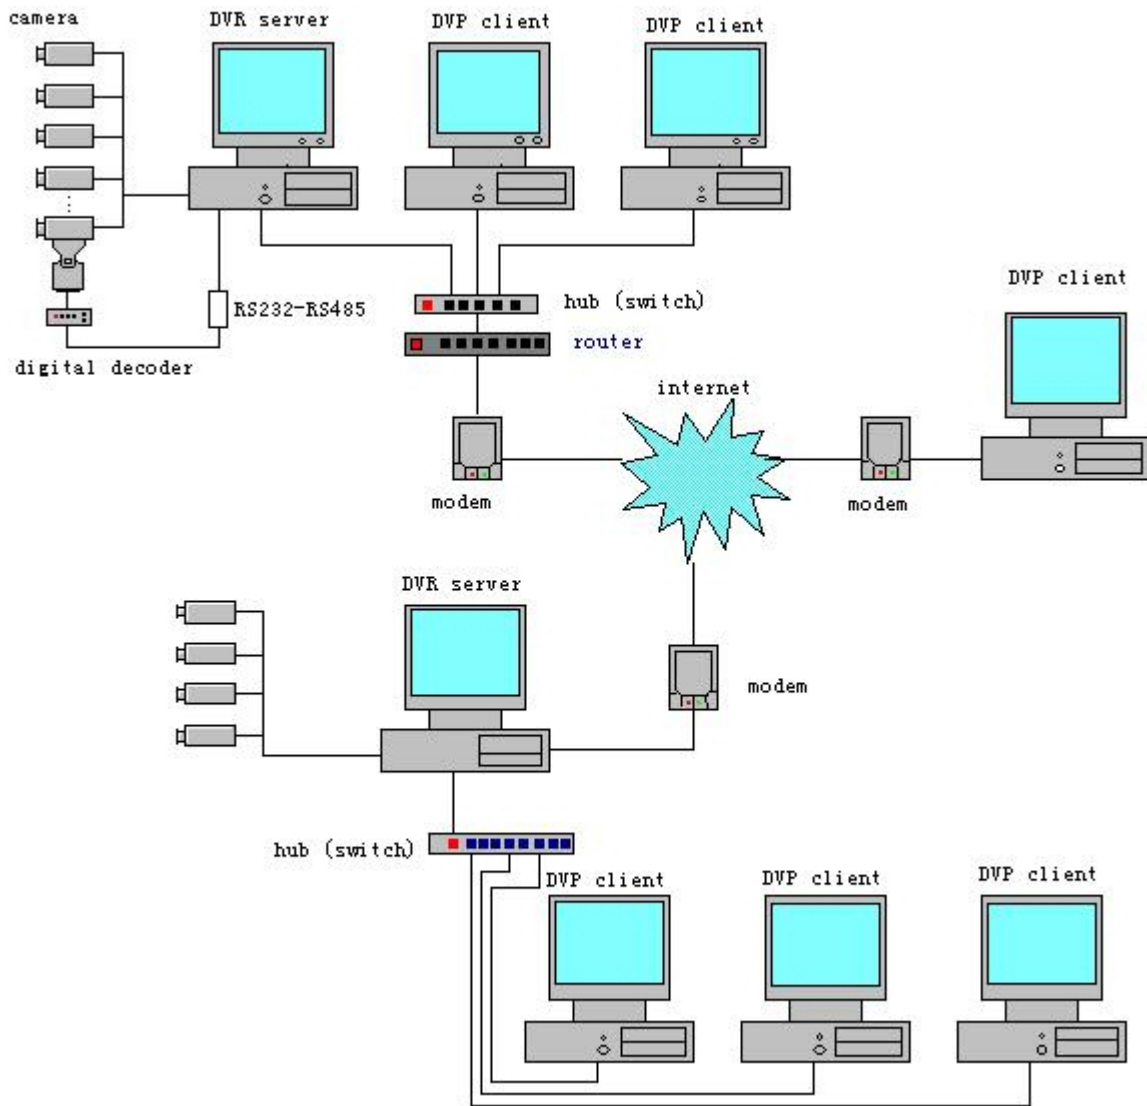

### DVR System Architecture

- **Main Functions**

- 8 channel real-time monitoring
- Superior image clarity ,built with 9-bit ADCs (upgraded from 8-bit ADCs)
- Image color can be adjusted individually by software
- Search the history DVR file by date/time and camera number and multi-channel playback which have the multi-functions of speed control, image snapshot and print function
- Support insert 2 card in the same PC form and up to 16 channel real-time monitoring. Also 3-4 cards in the same PC form to 24-32 channels \*near real-time monitoring\*. Multi screen monitoring view as 1,4,9,16 ,24,36 selection
- Support display 8/12/16 channel video in 4 screen mode by rotate interval
- Support motion-detection in each channel designated area, and equip with alarm system, attach pictures with email
- compact picture storage, image are compressed down to a small dvr file using Mpeg-4, hard disk consumption estimated 50-150M per hour of action for each channel
- Password for users and admin right management
- Support scheduled for day/week in order to continue or motion-detection recording
- Support PTZ control (Pelco-D or P)
- High quality picture transmission over PSTN , ADSL ,ISDN & LAN network, super network due to excellent compression algorithm and small digital inflow
- Remote viewing / recording (backup) / playback / PTZ control by IE
- Remote view via dynamic IP by host name or **client software**. **Remote view can do Recording as well retrieved history from host DVR.**