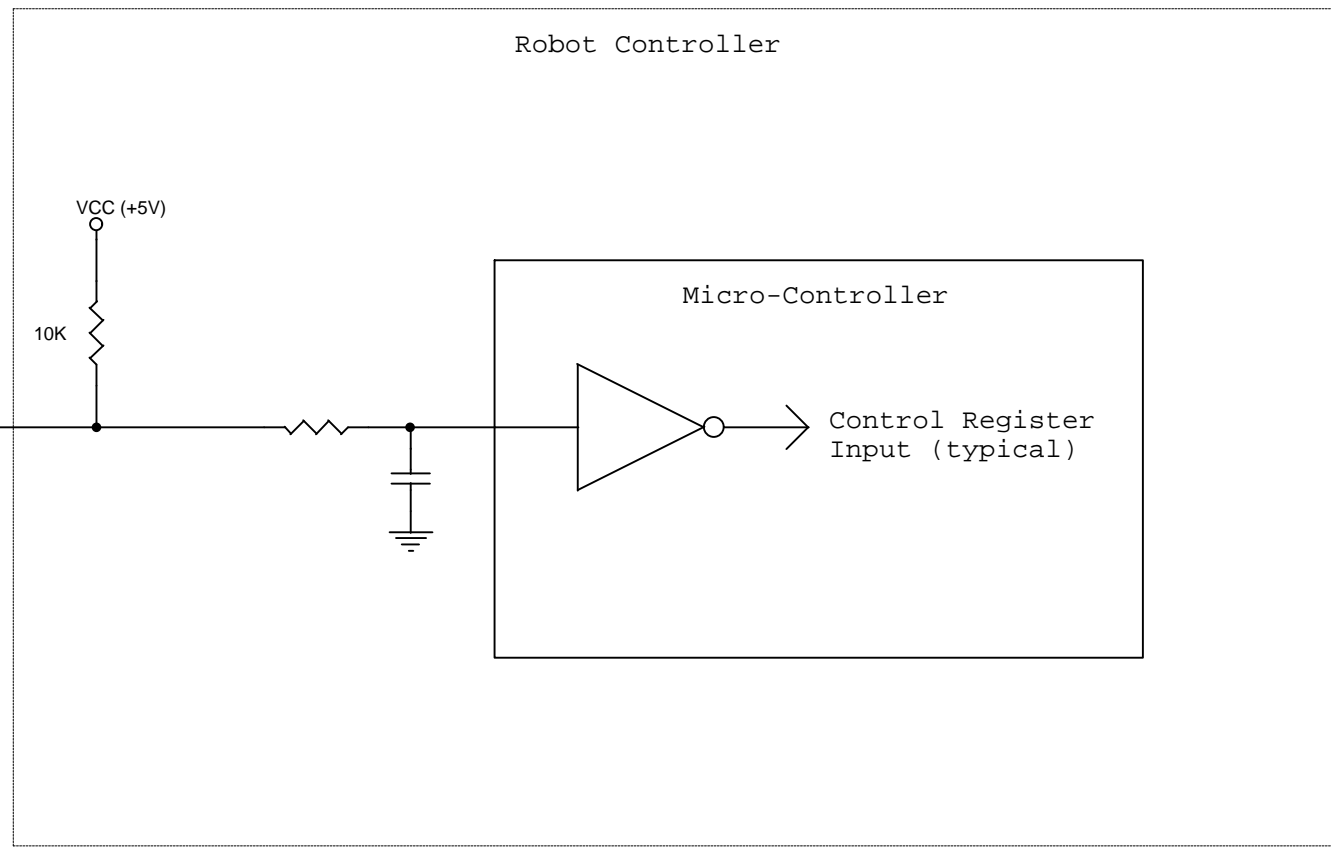

D

C

B

A

DIGITAL INPUT VALUE	CONTROL REGISTER STATE
GROUND OR LOGIC LOW	1
OPEN OR LOGIC HIGH	0

Title		
Robot Controller Digital Input Reference Schematic		
Size A	Document Number	Rev
Date:	Tuesday, January 21, 2003	Sheet 1 of 1