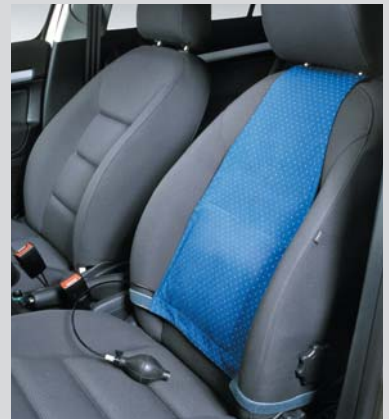

Additional air lumbar bolster
(DMC 009 001)

Our product range of course also includes items, which provide you with a greater level of comfort during your day-to-day travels. An armrest or additional air lumbar bolster will certainly come in useful on longer journeys.

Use of window wind deflectors is a simple way to restrict aerodynamic noise when the windows are opened and thanks to a sunroof, you can easily create a more pleasant atmosphere in the car.