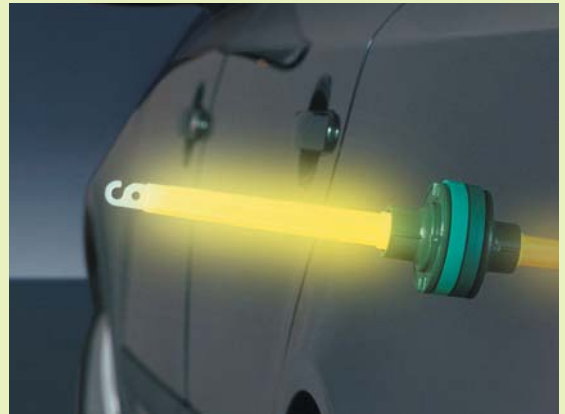

Emergency light kit (GGH 009 001)
Spare light stick (GGH 009 002)

You can find yourself in various different situations during your travels, so we offer several products, which allow for a significant improvement in safety not only for you, but also for your car. This mainly concerns snow chains, which

you will appreciate when driving on snow-covered roads. We also offer mechanical drive locking system for reliable protection of your car and with the aid of our emergency light kit you can visibly mark your car in difficulties.