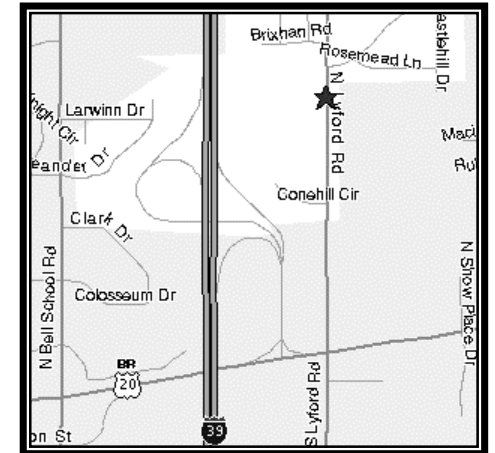

Directions: Take I-90/39 East; Take State St/US-20 Business exit; Turn LEFT onto State St.; Turn LEFT onto N LYFORD RD.; Go 0.5 miles to church.

NOTE: We hope to see many of you at this Rally! Bring a friend!

©2004 MapQuest.com, Inc.; ©2004 Navigation Technologies

You are invited to...

“Proclaim God’s Praise in the Islands.” Is. 42:126”

LUTHERAN WOMEN’S MISSIONARY SOCIETY

ROCK RIVER CIRCUIT SPRING RALLY

Sunday, April 25, 2004

At New Life Ev. Lutheran Church
1100 North Lyford Rd., Rockford, IL.

- 1:00 Registration
- 2:00 Opening Devotion, Welcome, & start Meeting
- 2:25 *“Project Timothy in the Dominican Republic”*
Speakers: CrystalVictoria & Bethany Warnecke,
- 3:25 Business Meeting
- 3:45 Closing Devotion & Installation of Officers