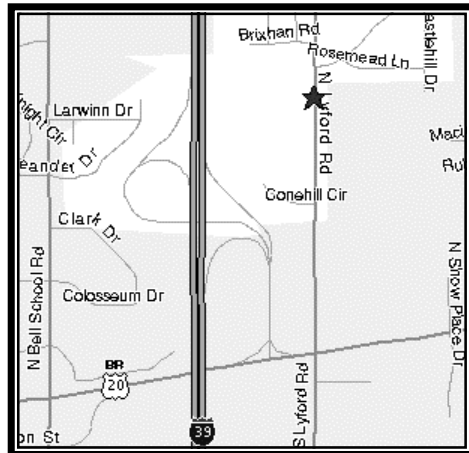

You are invited to...

“Proclaim God’s Praise in the Islands.” Is. 42:126”

LUTHERAN WOMEN’S MISSIONARY SOCIETY

ROCK RIVER CIRCUIT SPRING RALLY

Sunday, April 25, 2004

At New Life Ev. Lutheran Church
1100 North Lyford Rd., Rockford, IL.

Directions: Take I-90/39 East; Take State St/US-20 Business exit; Turn LEFT onto State St.; Turn LEFT onto N LYFORD RD.; Go 0.5 miles to church.

NOTE: We hope to see many of you at this Rally! Bring a friend!