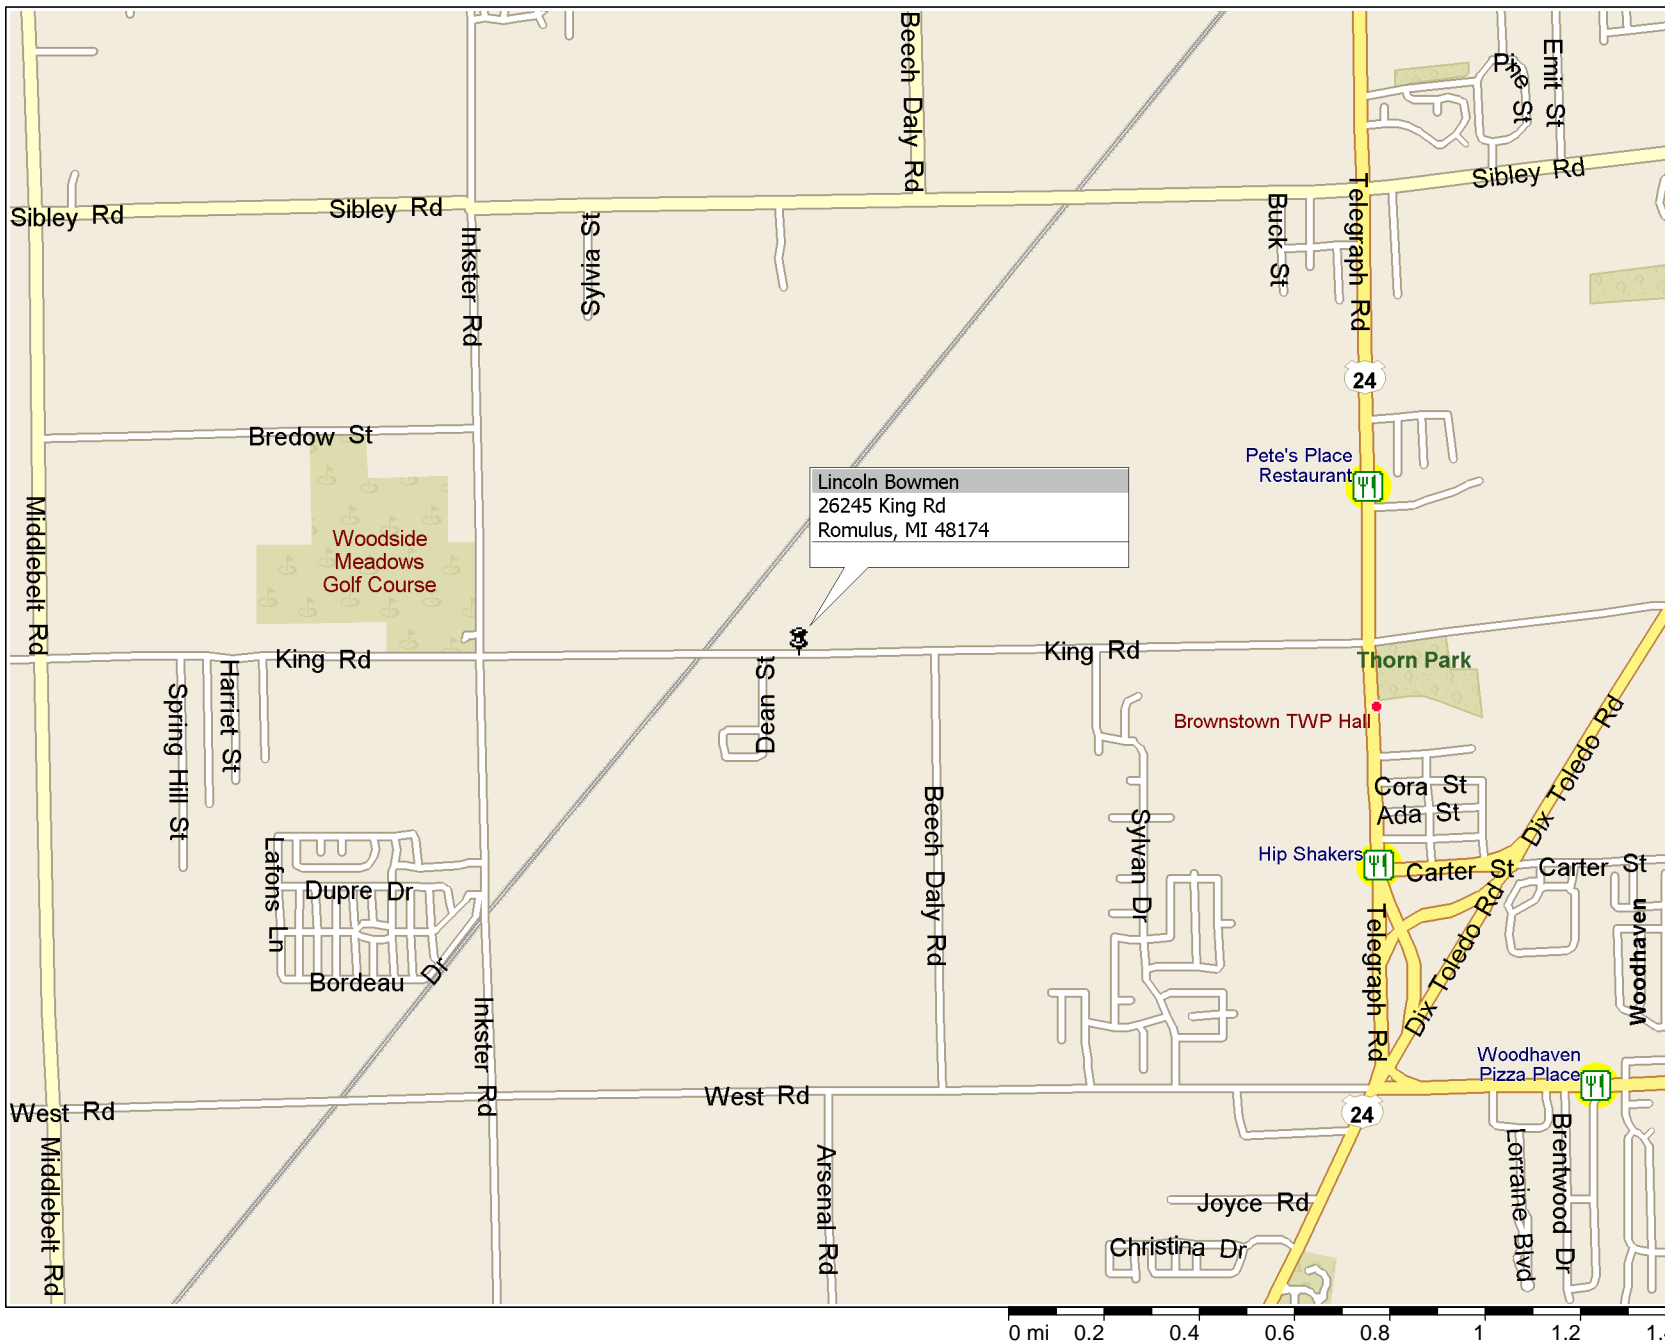

# Lincoln Bowmen Detail

Lincoln Bowmen  
26245 King Rd  
Romulus, MI 48174