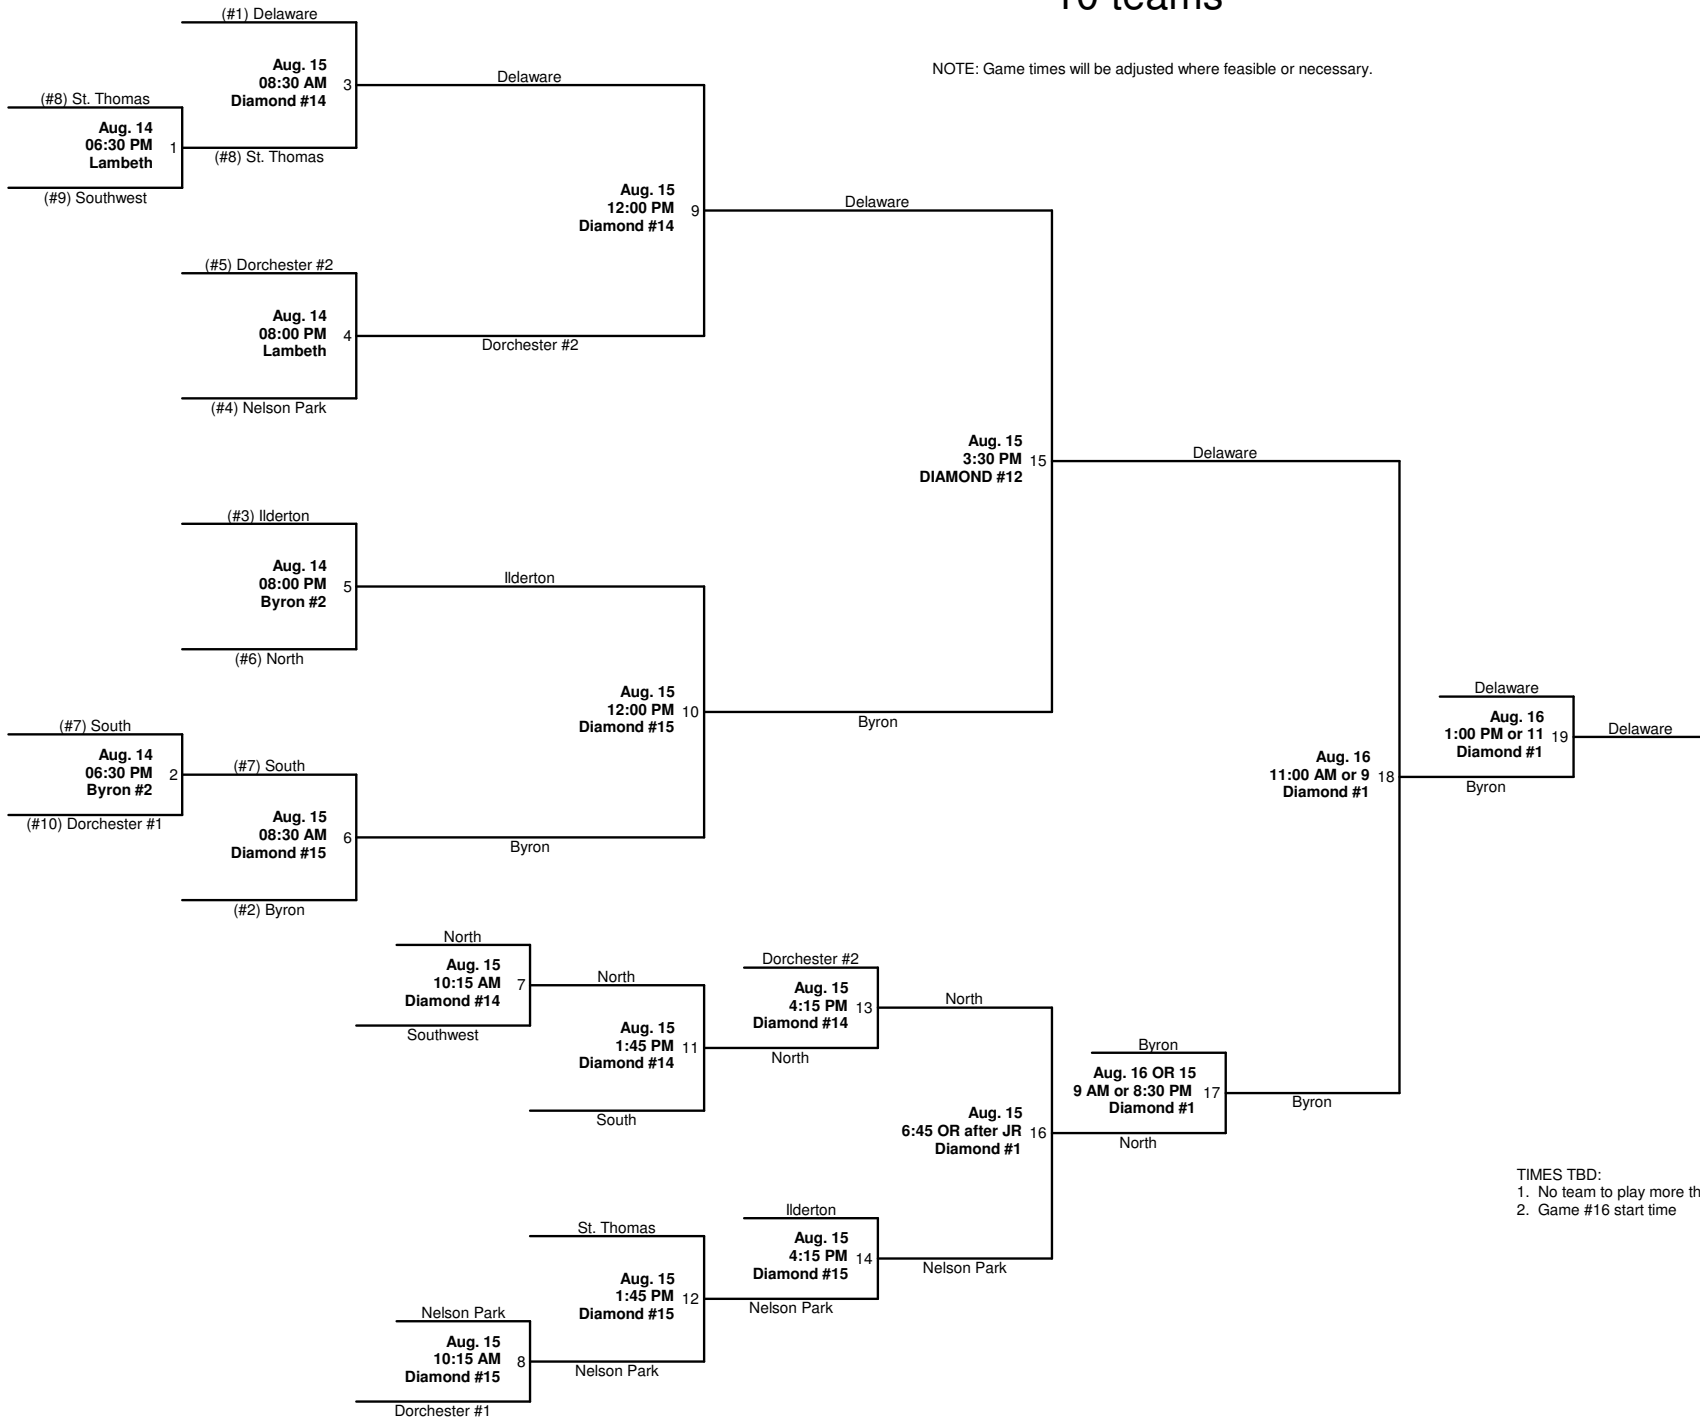

BANTAM 2009

10 teams

NOTE: Game times will be adjusted where feasible or necessary.

TIMES TBD:
 1. No team to play more than FOUR games on Sat.
 2. Game #16 start time