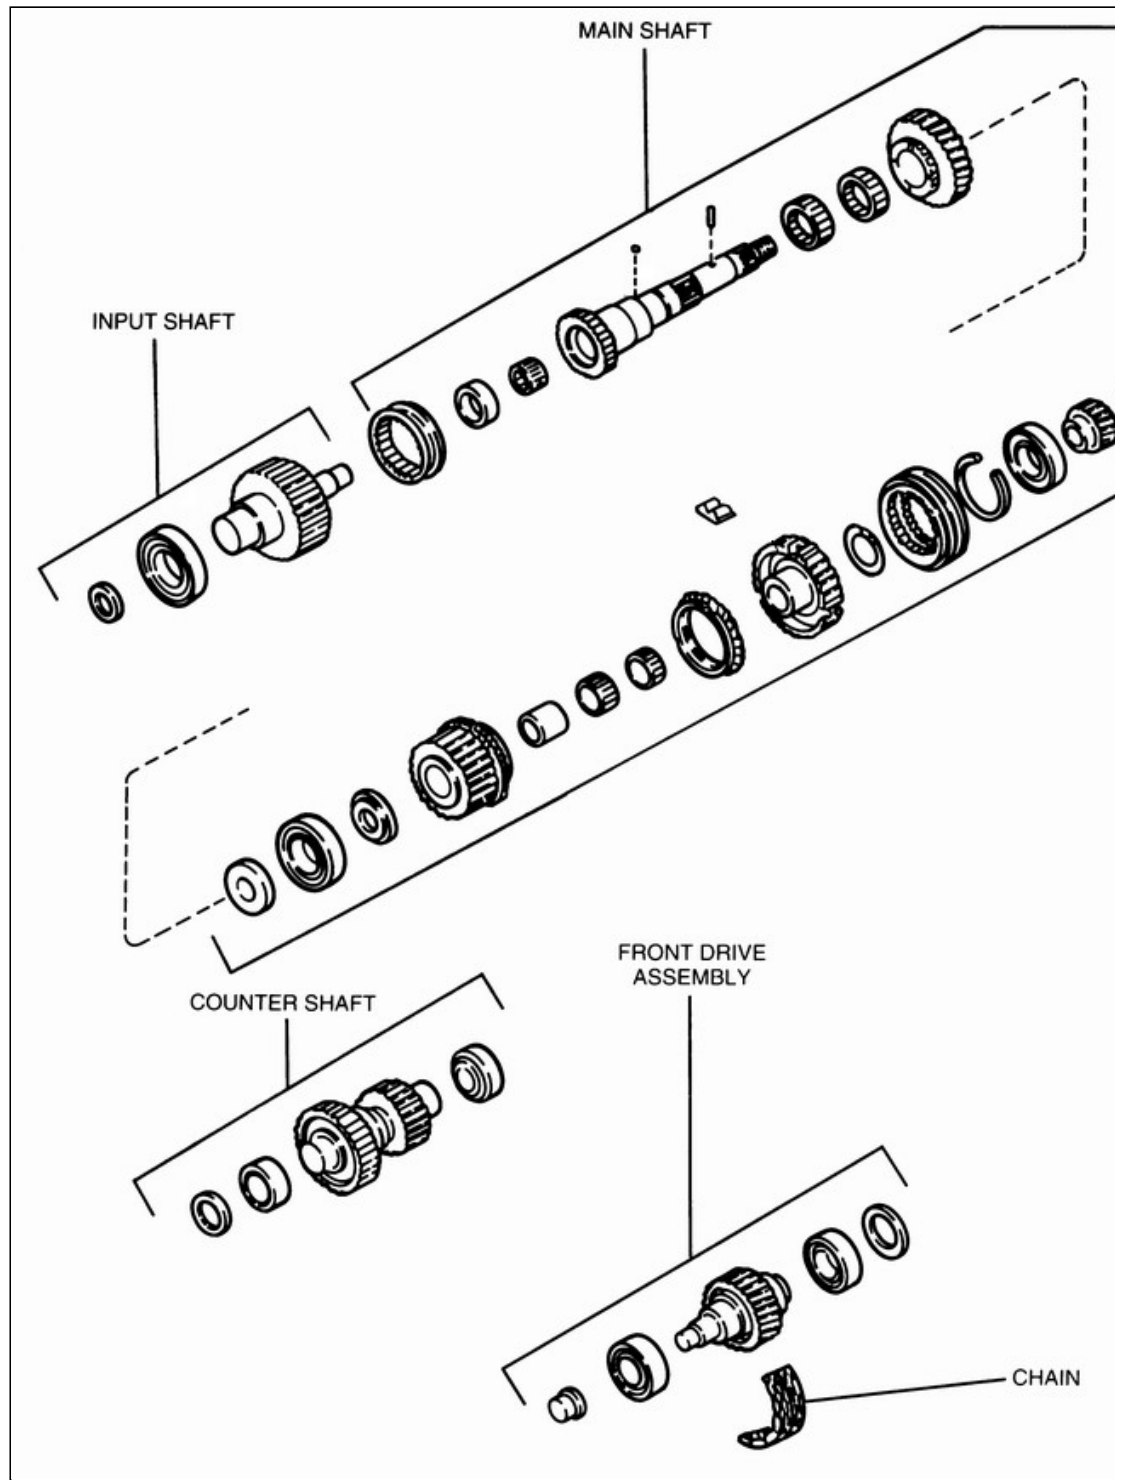

COMPONENT (CONTINUE)

Copyright © 2004 Kia Motors America, Inc. | [Privacy Policy](#)