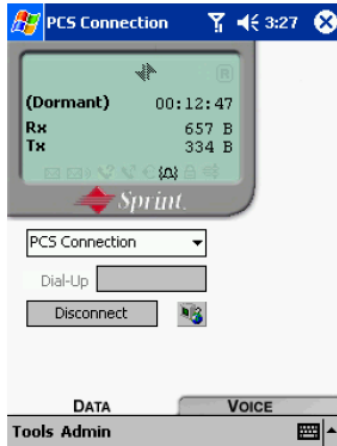

10. Go to Start -> Programs then locate the GFT Mobile icon.