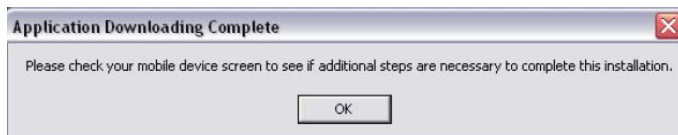

4. Select **Yes** to continue the installation.