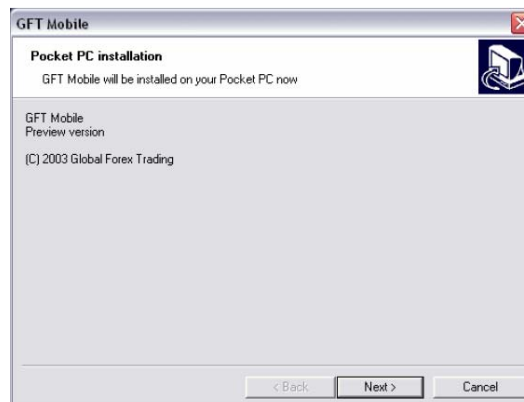

3. Follow the setup window instructions as follows: