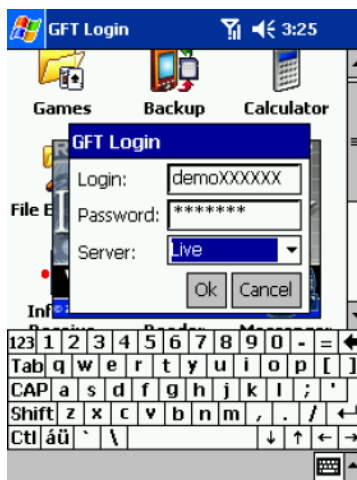

8. **Make sure you have disconnected all DealBookFX sessions on your Desktop PC.**

9. Initialize your wireless data connection.

10. Go to Start -> Programs then locate the GFT Mobile icon.

# GFT

GLOBAL FOREX TRADING  
Division of Global Futures & Forex, Ltd.

WWW.GFTFOREX.COM

4760 E. Fulton, Suite 201  
Ada, MI 49301

phone 616.956.9273  
toll free 800.465.4373  
fax 616.974.3682

11. Log into GFT Mobile as you would in DealBookFX. Make sure you indicate Live or Demo System: