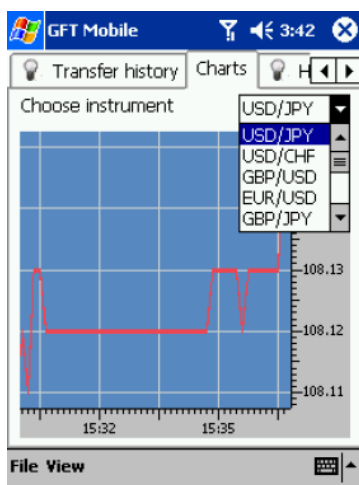

## DEALBOOK® FX MOBILE ENHANCED

Upon successful login, you will enter the first tab which contains the Quote Board.

Symbol	BID	ASK	PL
USD/JPY	108.13	108.16	
USD/CHF	1.2417	1.2421	
GBP/USD	1.8898	1.8902	
EUR/USD	1.2678	1.2681	1,230.00
GBP/JPY	204.37	204.45	
AUD/USD	0.7789	0.7794	720.00
USD/CAD	1.3299	1.3304	
USD/NOK	6.9514	6.9564	
NZD/USD	0.6897	0.6902	
USD/SEK	7.2660	7.2710	

Symbol	BID	ASK	PL
USD/JPY	108.13	108.16	
USD/CHF	1.2420	1.2424	
GBP/USD	1.8898	1.8902	
EUR/USD	1.2678	1.2681	1,230.00
GBP/JPY	204.37	204.45	
AUD/USD	0.7789	0.7794	720.00
USD/CAD	1.3299	1.3304	
USD/NOK	6.9516	6.9566	
NZD/USD	0.6897	0.6902	
USD/SEK	7.2666	7.2716	

View chart

View position

New order

Change subscr.

Other tabs include the Charts, Historic Charts, Order History, Transfer History, and Messages shown below.