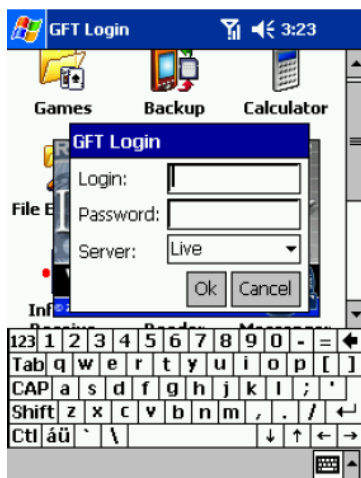

8. **Make sure you have disconnected all DealBookFX sessions on your Desktop PC.**

9. Initialize your wireless data connection.

10. Go to Start -> Programs then locate the GFT Mobile icon.

# GFT

GLOBAL FOREX TRADING  
Division of Global Futures & Forex, Ltd.

WWW.GFTFOREX.COM

4760 E. Fulton, Suite 201  
Ada, MI 49301

phone 616.956.9273  
toll free 800.465.4373  
fax 616.974.3682

11. Log into GFT Mobile as you would in DealBookFX. Make sure you indicate Live or Demo System: