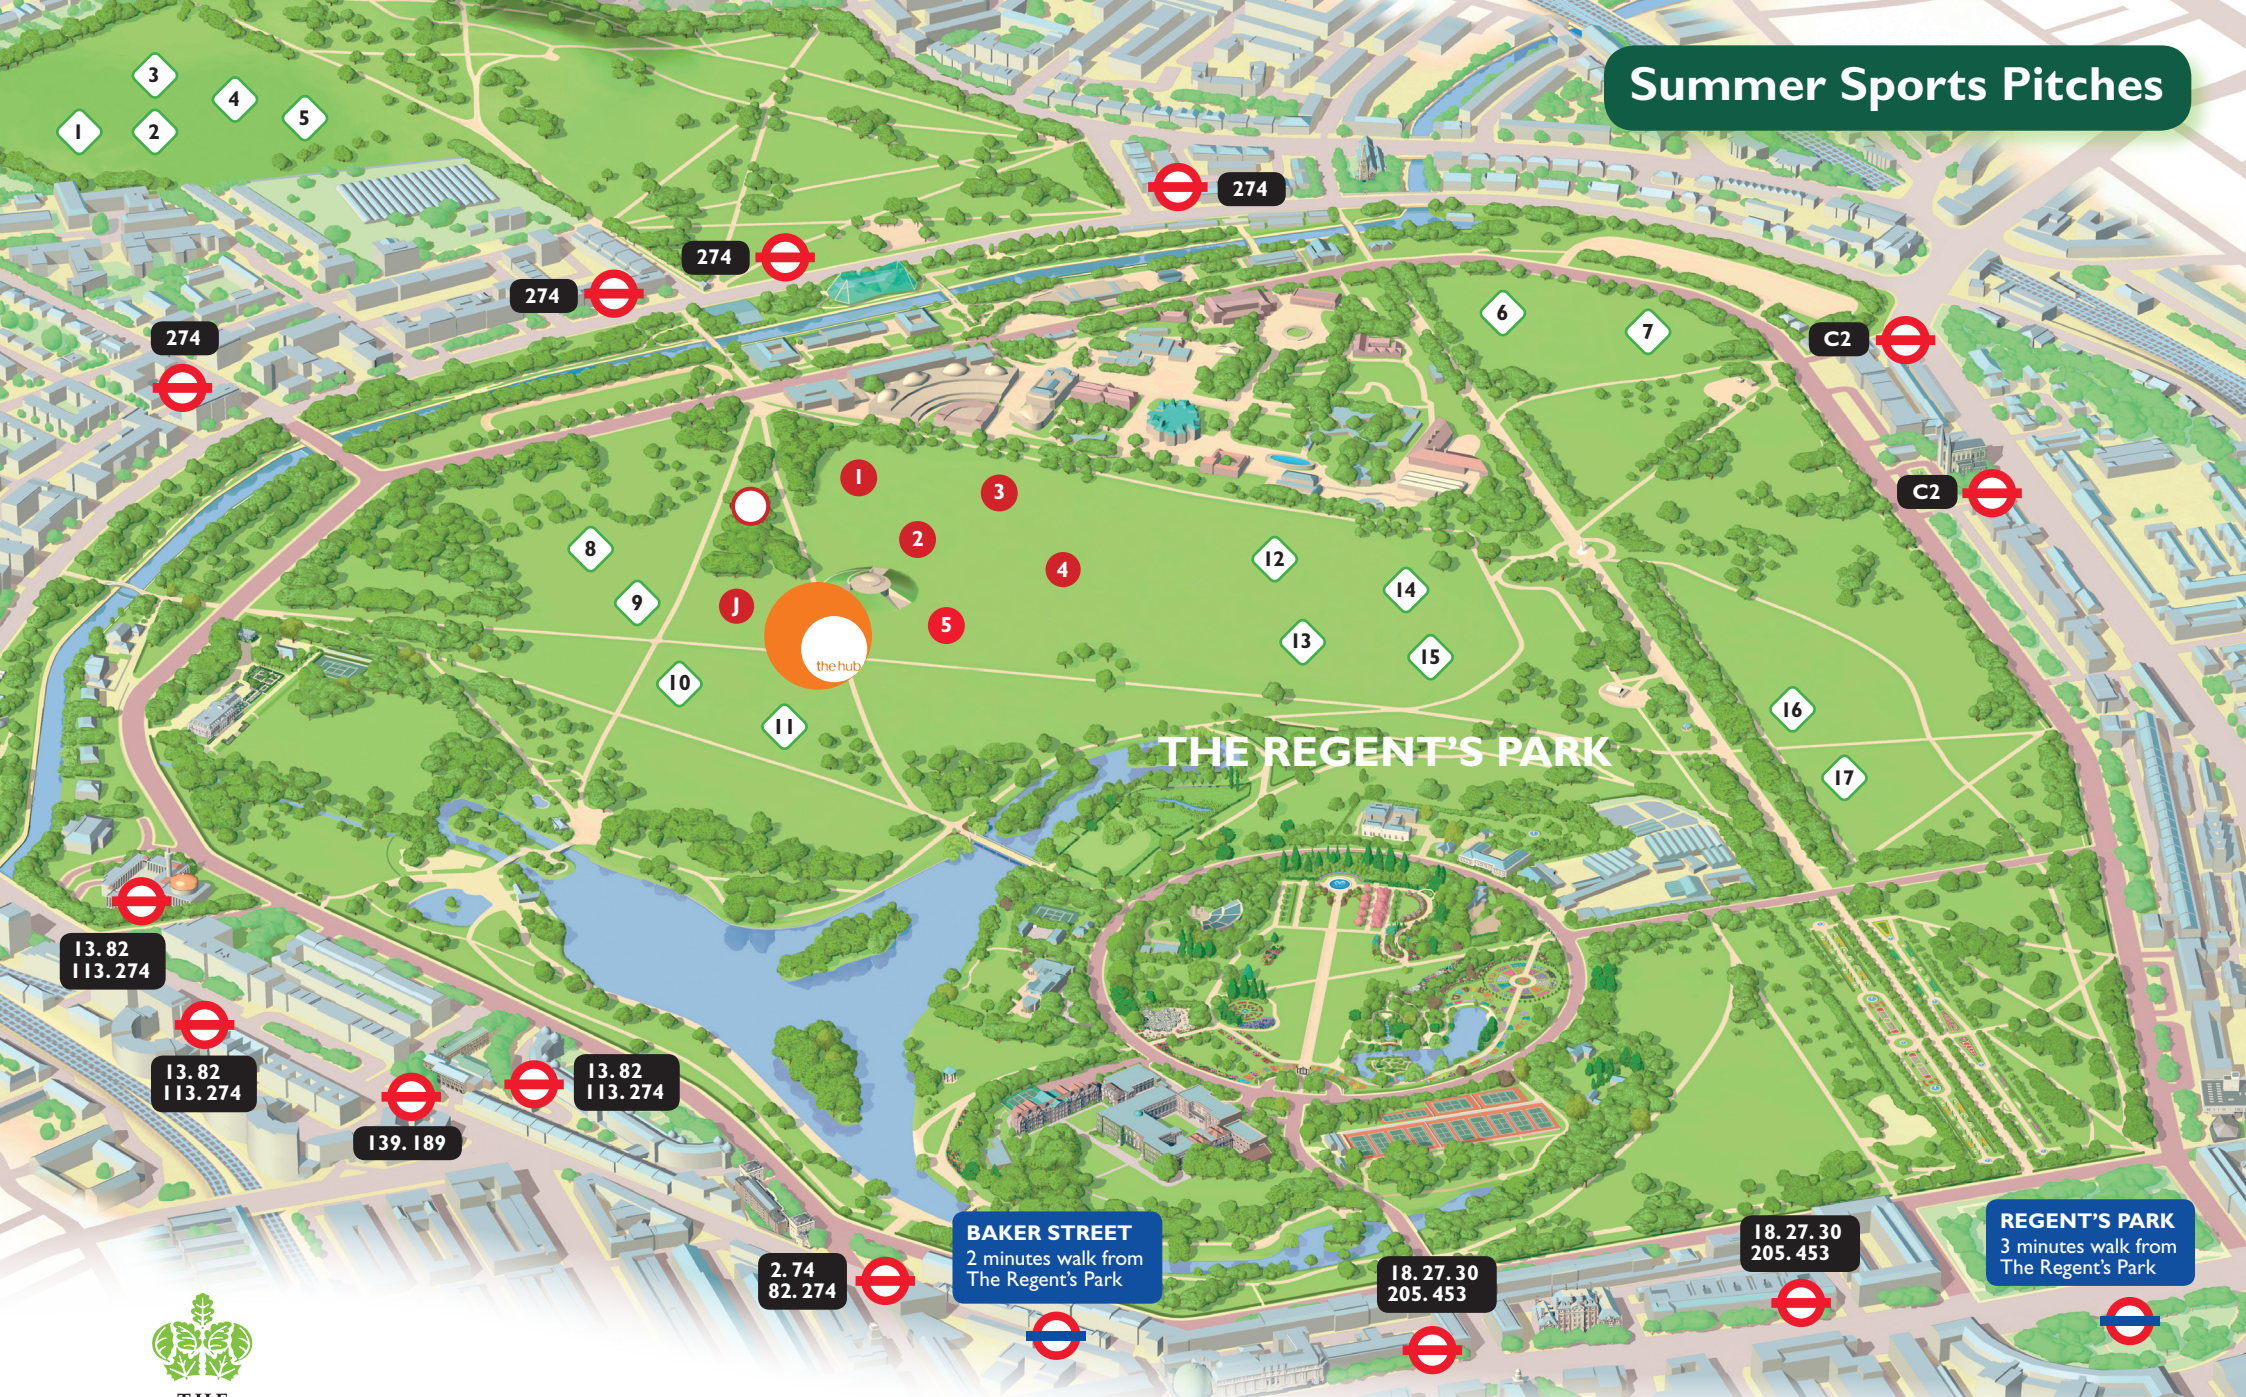

Summer Sports Pitches

THE REGENT'S PARK

BAKER STREET
2 minutes walk from
The Regent's Park

REGENT'S PARK
3 minutes walk from
The Regent's Park

WALKING DISTANCE (APPROXIMATE MINUTES) 5 10

- Cricket
- Cricket Nets
- ⊖ Bus Stop
- J Junior Cricket
- ◇ Softball
- ⊖ Underground Station