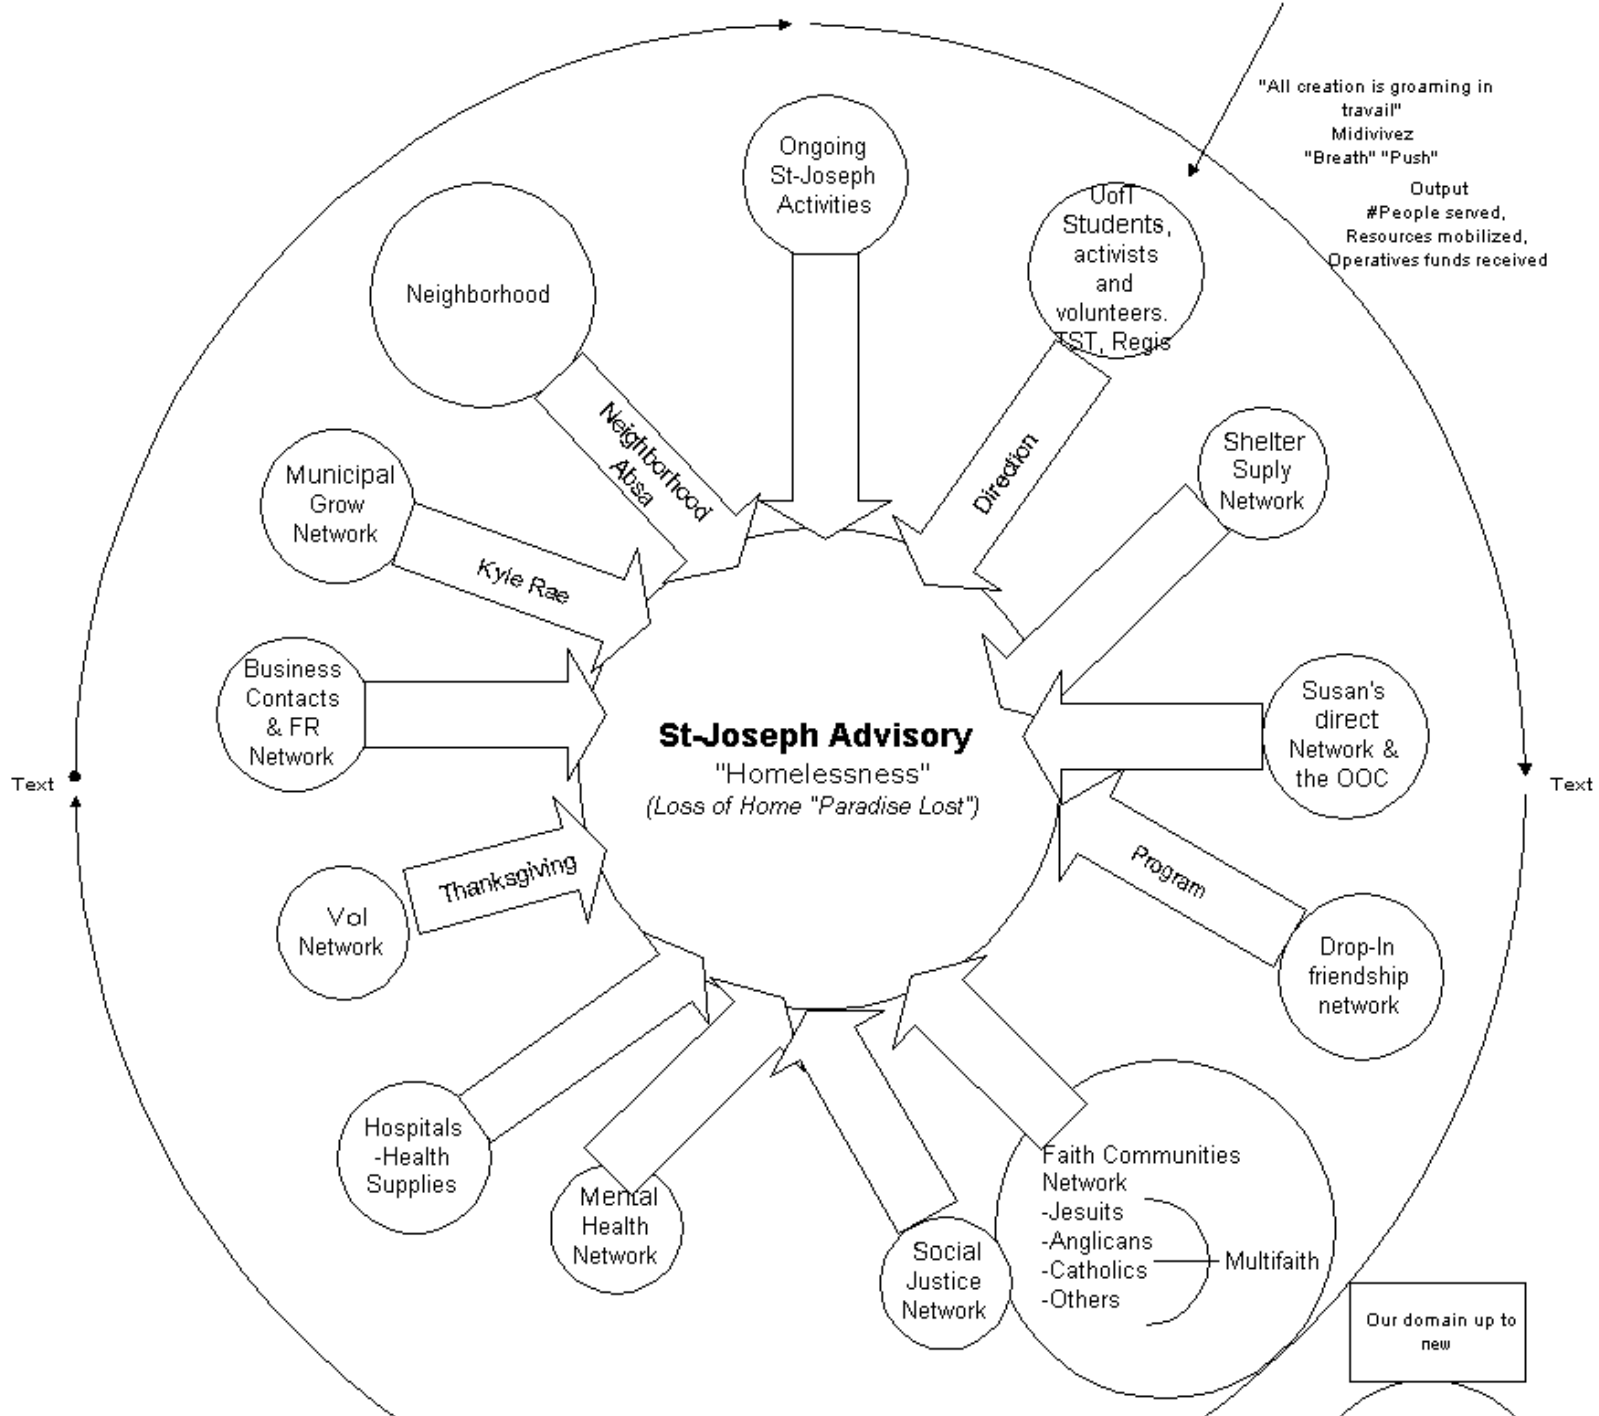

How can we help them → Giving  
 How can they help us → Receiving

Permeable Boundary

"All creation is groaming in travail"  
 Midivivez  
 "Breath" "Push"  
 Output  
 #People served,  
 Resources mobilized,  
 Operatives funds received

**St-Joseph Advisory**  
 "Homelessness"  
 (Loss of Home "Paradise Lost")

- Needs:**
- Staff**
    - Anger/Motivation/Inspiration
    - Reluctance to Adknowledge
  - Service**
    - Non Status, Psych, Addiction, Abuse,
    - Immigrants
  - Religion And Spirituality-How to Integrate?**
  - Needs**
    - Storage
    - Community Programs
    - Social Support
    - Food
    - Cultural Diversity
    - Self-esteem
    - TTC tickets
    - Hope, Motivation, Meaning, Purpose, Faith