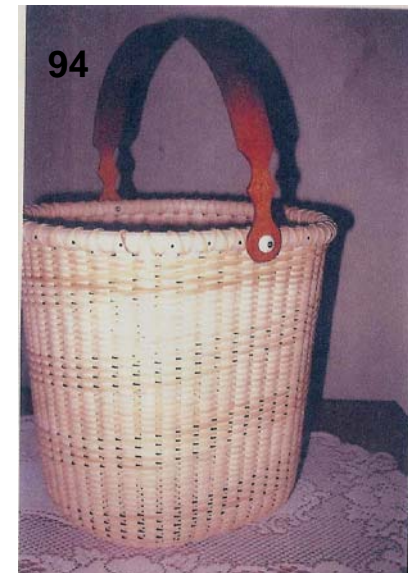

87

Loaf
12" x 8" x 4"
\$105

88

Brooke's Tray
10" x 3"
\$105

89

Salt and Pepper
3" x 5" x 3"
\$55

90

91

92

Maxi Lizzie - 9" x 6.5" x 6" - \$105
Little Lizzie - 8" x 5.25" x 4.5" - \$80
Mini Lizzie - 5" x 4" x 3.25" - \$65

93

CJ Lamp
6" x 7"
\$115

94

Gretel's Pail
9" x 8" x 10.5"
\$135