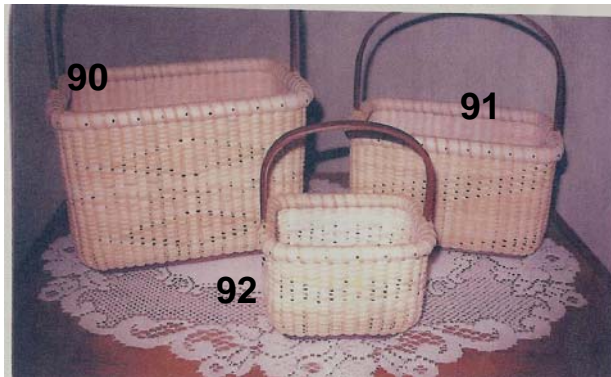

87

Loaf
12" x 8" x 4"
\$105

88

Brooke's Tray
10" x 3"
\$105

89

Salt and Pepper
3" x 5" x 3"
\$55

90

91

92

Maxi Lizzie - 9" x 6.5" x 6" - \$105
Little Lizzie - 8" x 5.25" x 4.5" - \$80
Mini Lizzie - 5" x 4" x 3.25" - \$65

93

CJ Lamp
6" x 7"
\$115

94

Gretel's Pail
9" x 8" x 10.5"
\$135