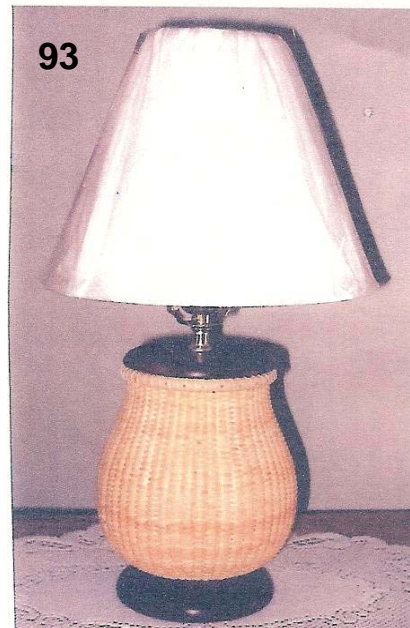

87

Loaf
12" x 8" x 4"
\$105

88

Brooke's Tray
10" x 3"
\$105

89

Salt and Pepper
3" x 5" x 3"
\$55

90

91

92

Maxi Lizzie - 9" x 6.5" x 6" - \$105
Little Lizzie - 8" x 5.25" x 4.5" - \$80
Mini Lizzie - 5" x 4" x 3.25" - \$65

93

CJ Lamp
6" x 7"
\$115

94

Gretel's Pail
9" x 8" x 10.5"
\$135