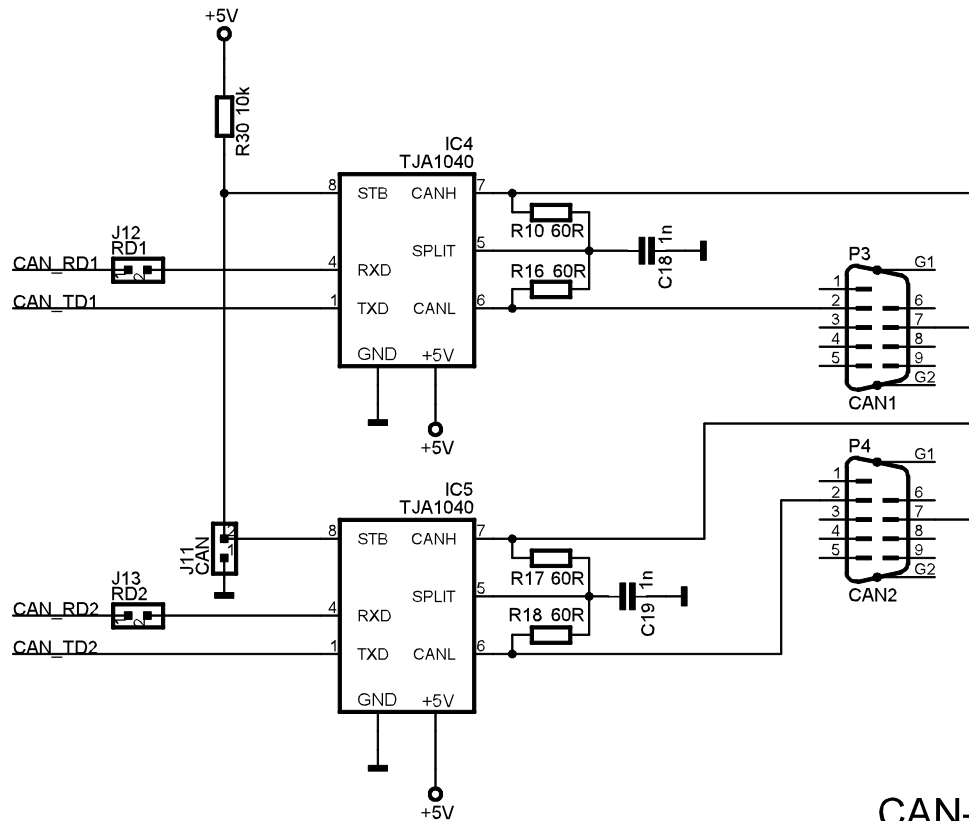

KEIL SOFTWARE

Project-Version: MCB2100-v21
 Date / Time: 21.11.2003 14:35:36
 Sheet: 1/3

CAN-Part

KEIL SOFTWARE

Project-Version:	MCB2100-v21
Date / Time:	21.11.2003 14:35:36
Sheet:	2/3

Raster 8x12