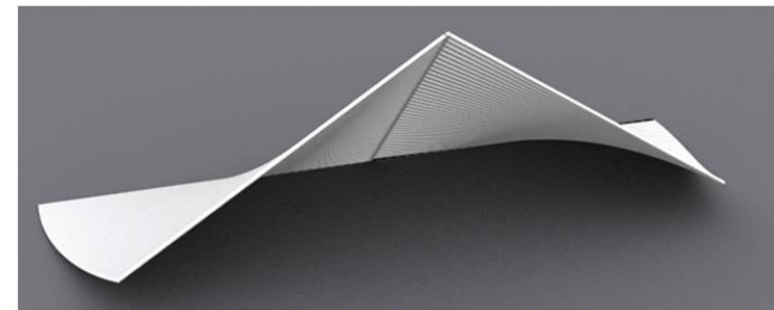

Dissertation Model photos and the 3d rendering images

SITE PHOTOGRAPH

AMPHITHEATRE

SHOPPING MALL STRUCTURAL SYSTEMS

STRUCTURAL SUPPORT FOR THE MUSEUM

MULTIPLEX

MULTIPLEX STRUCTURAL SYSTEMS

AMPHITHEATRE FROM THE NORTH SIDE

REAR SIDE OF THE AMPHITHEATRE

AMPHITHEATRE SEEN FROM HUMAN EYE LEVEL

ROOF OF AUDITORIUM IN ART GALLERY

THE URBAN HUB

WHERE THE MASS STARTS IMPLODING

3D VIEWS

3D MODEL OF THE AMPHITHEATRE

DEPARTMENT OF
ARCHITECTURE
NATIONAL INSTITUTE
OF TECHNOLOGY