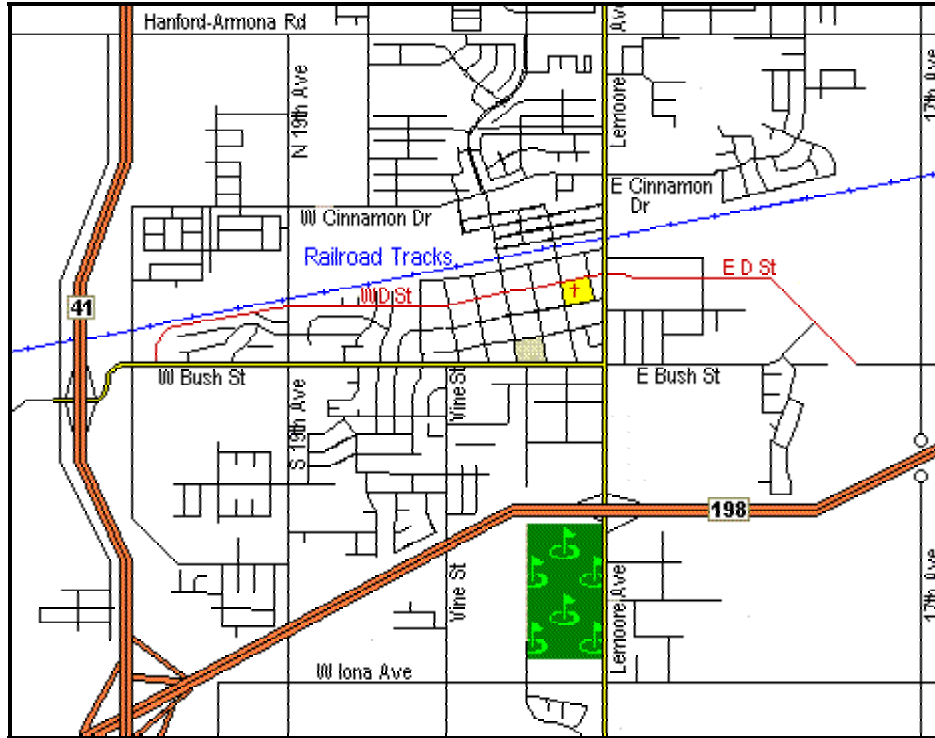

 = Kings Christian Center

143 W. 'D' St. Lemoore

From NAS Lemoore/Coalinga area go east on Hwy 198 to 18th Ave (Lemoore Ave) exit, turn right on 18th Ave (Lemoore Ave) go to D St, turn left, church is two blocks down on the left-hand side.

From Hanford/Visalia area go west on Hwy 198 to 18th Ave (Lemoore Ave) exit, turn right on 18th Ave (Lemoore Ave) go to D St, turn left, church is two blocks down on the left-hand side.

From Fresno area go south on Hwy 41 to Bush St exit, turn left on Bush St, go to Follet St turn left, go to D St, turn right, church is on the right-hand side.