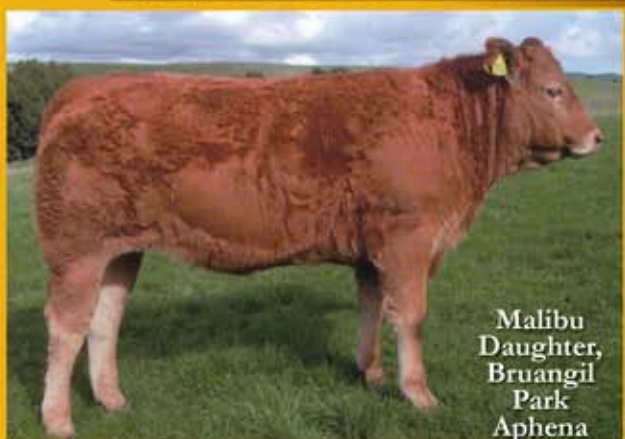

Malibu

Sire: **Jabot**
Eole
Dynamite

Dam: **Haiti**
Farceur
Regusse

French Index

Calving Ease	104
Growth	102
Muscular Development	108
Skeletal Development	103
Global Index	110

Malibu was Champion of the Beef Bull Class at the French National Show in 2000 for the World Congress in Limoges. He is an easy calver, and exhibits exceptional width of back, hips, pins and hindquarter.

The first Malibu progeny in Australia have created great excitement, with a 12 month old heifer from the Williams family, White Lakes Allspice, taking out Supreme Exhibit at the 2006 National and selling for \$15,000.