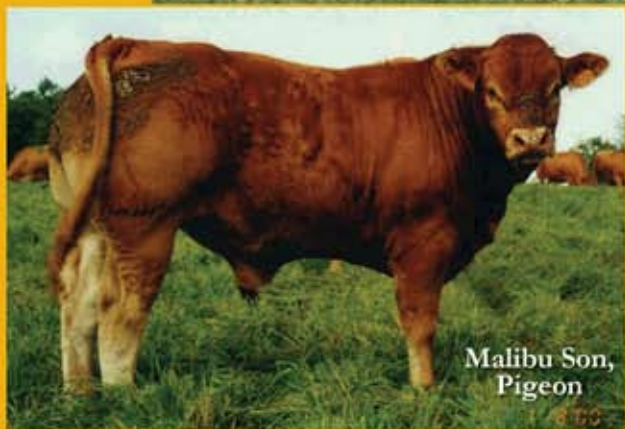

Malibu

Sire: **Jabot**
Eole
Dynamite

Dam: **Haiti**
Farceur
Regusse

French Index

Calving Ease	104
Growth	102
Muscular Development	108
Skeletal Development	103
Global Index	110

Malibu was Champion of the Beef Bull Class at the French National Show in 2000 for the World Congress in Limoges. He is an easy calver, and exhibits exceptional width of back, hips, pins and hindquarter.

The first Malibu progeny in Australia have created great excitement, with a 12 month old heifer from the Williams family, White Lakes Allspice, taking out Supreme Exhibit at the 2006 National and selling for \$15,000.