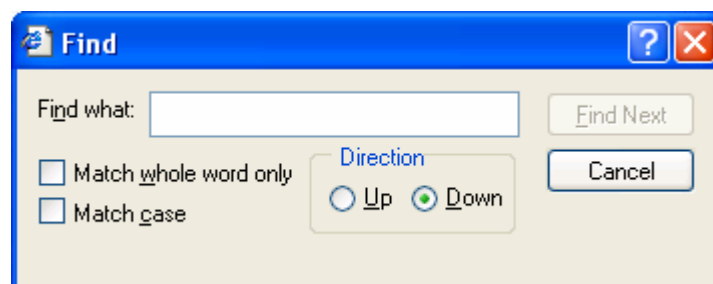

The results of your search will then be listed below:

Search results for: reffold and greenwich

You can refine your search:

Search for words:

Search method:

Search results:

N^o results/page: Sorted by

Documents 1 - 3 of 3 matches. More ★'s indicate a better match.

★★★★ 1. [Greenwich Land Tax Assessments 1830](#)

★★★★ 2. [GENUKI: St Catherine's Marriages Indexes](#)

★ 3. [Pubs and Brewers 1832-4](#)

Click on the blue, underlined text (the link) to open the page that contains the information you typed. It may be a very long page. To find the information quickly you can use the "Find on this Page" option.

Find on this Page

1. Open the page
2. At the top of the screen click on **Edit**
3. Click on **Find on this Page**
4. Click into the **Find what:** box and type at least one of the things you were looking for eg. Reffold in this example
5. Click on **Find Next**