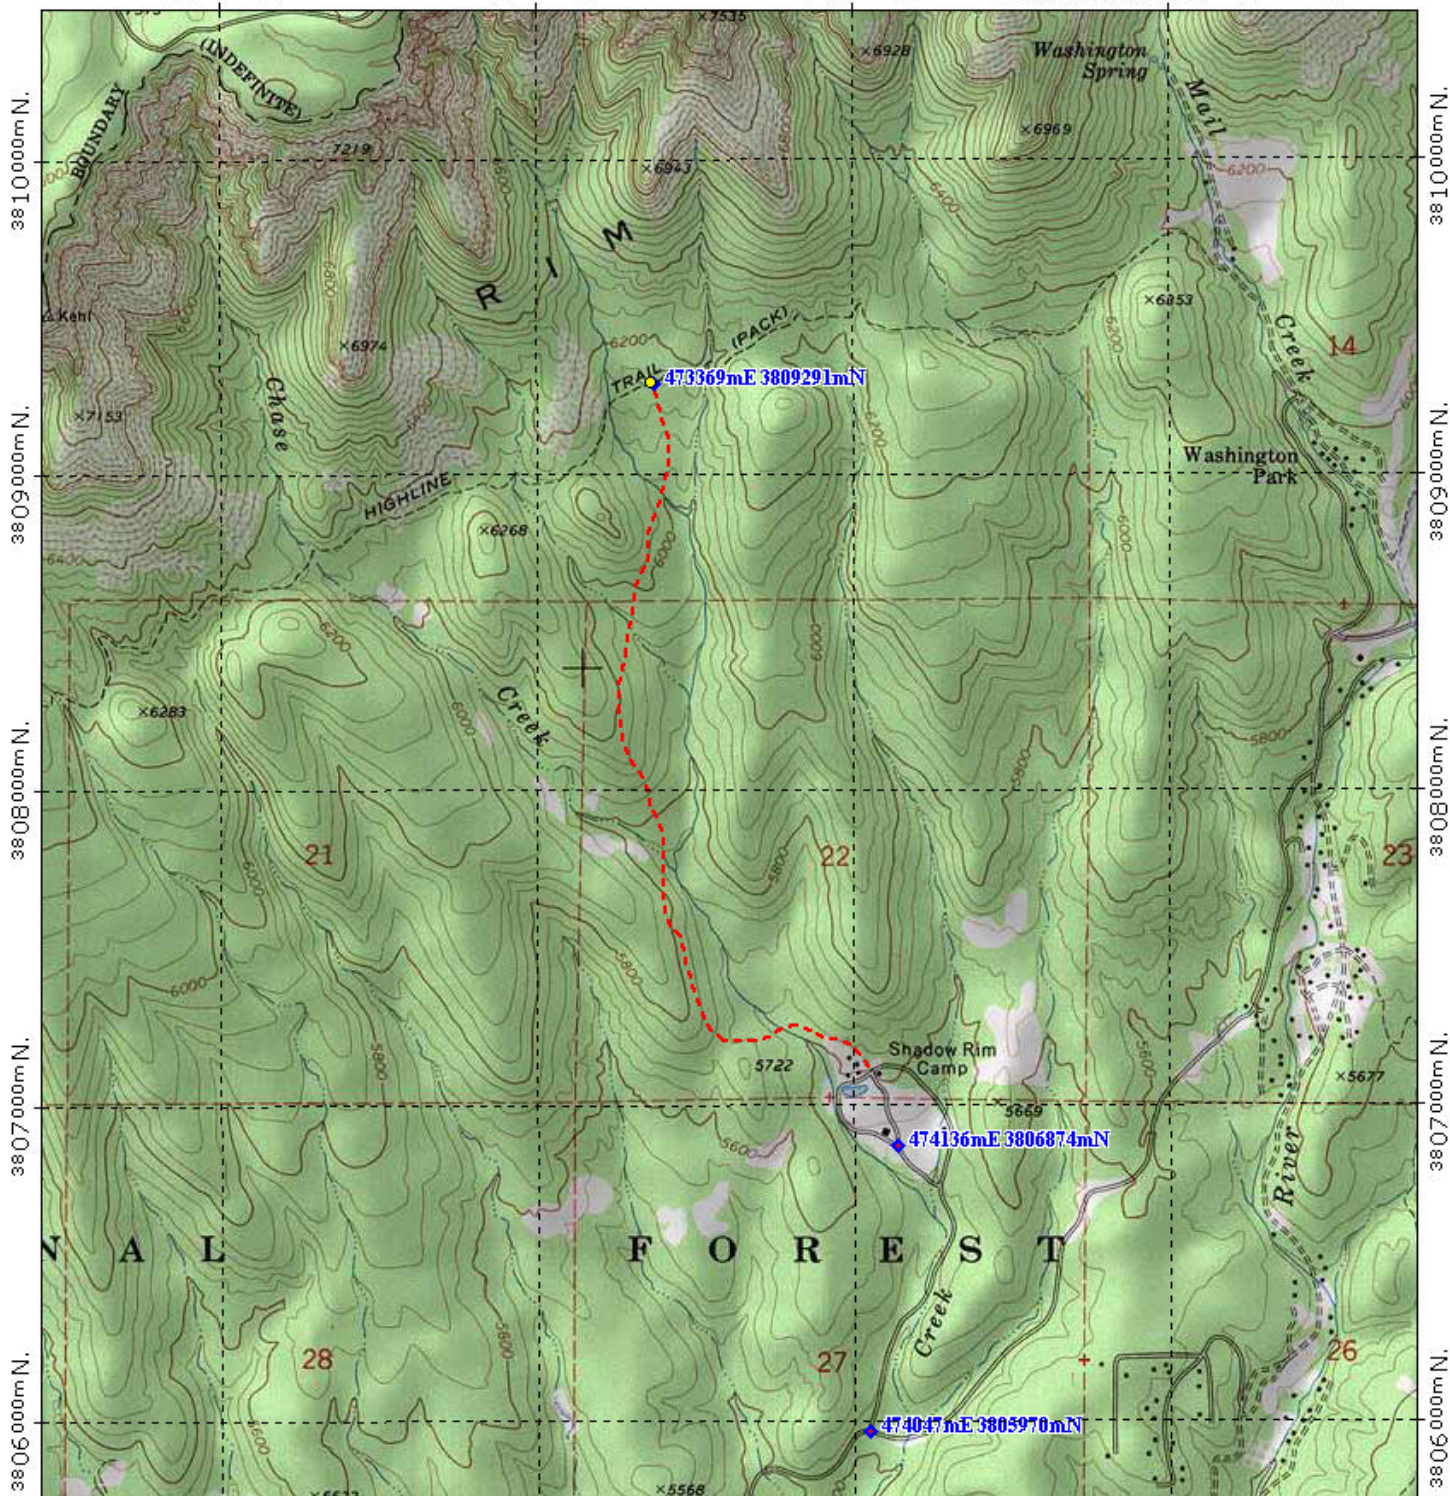

Shadow Rim

472000m E. 473000m E. 474000m E. WGS84 Zone 12S 475000m E.

TN 12° MN

Map created with TOPO!® ©2001 National Geographic (www.nationalgeographic.com/topo)