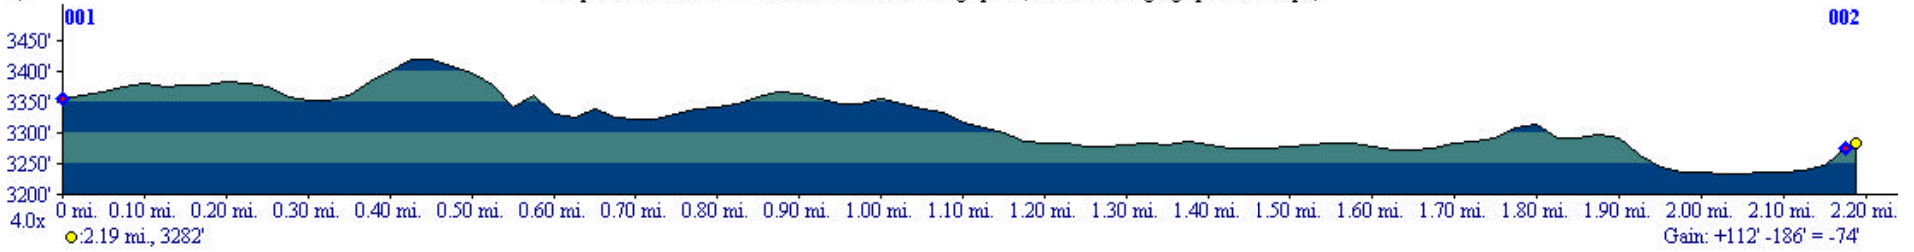

Seven Spring Trail

TN 12° MN

Map created with TOPO!® ©2001 National Geographic (www.nationalgeographic.com/topo)

●: 0.219 mi., 3282'

Gain: +112' -186' = -74'