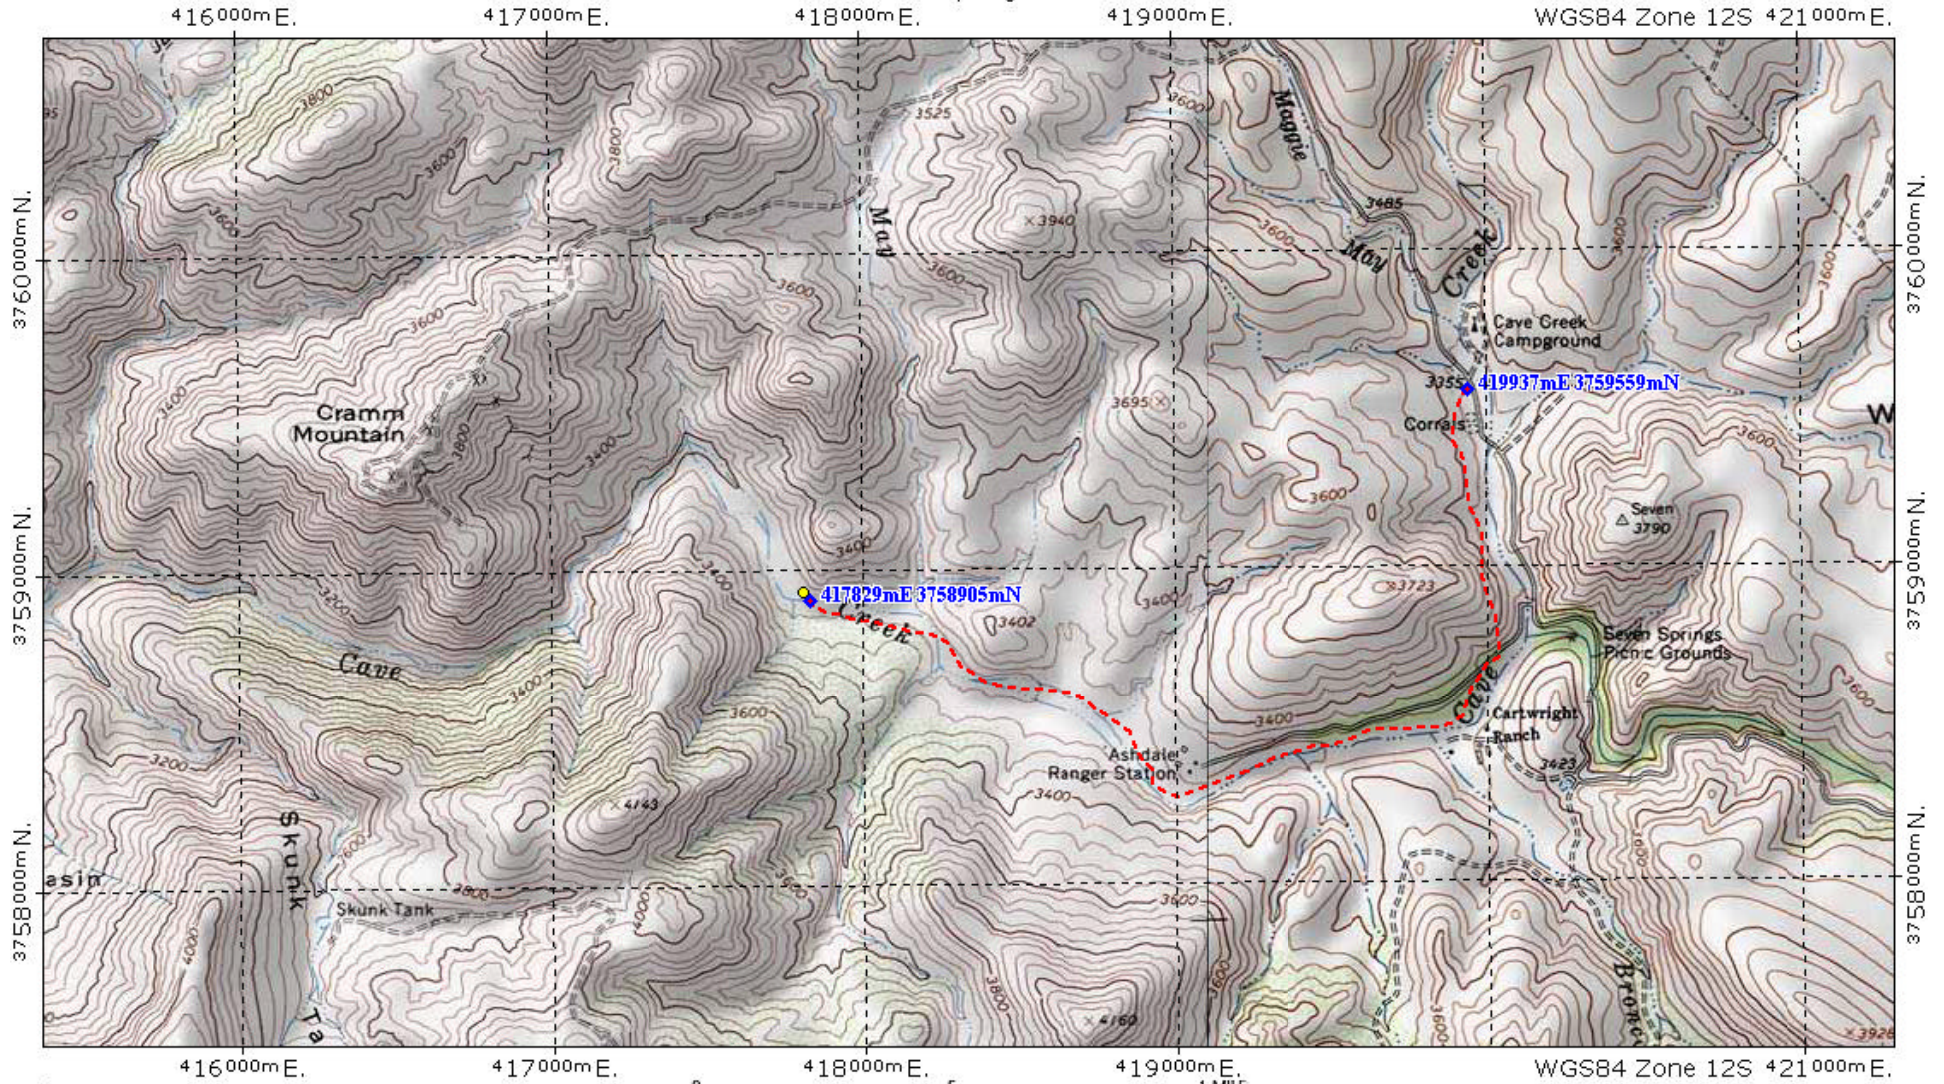

Seven Spring Trail

TN 12° MN

Map created with TOPO!® ©2001 National Geographic (www.nationalgeographic.com/topo)

●: 0.219 mi., 3282'

Gain: +112' -186' = -74'