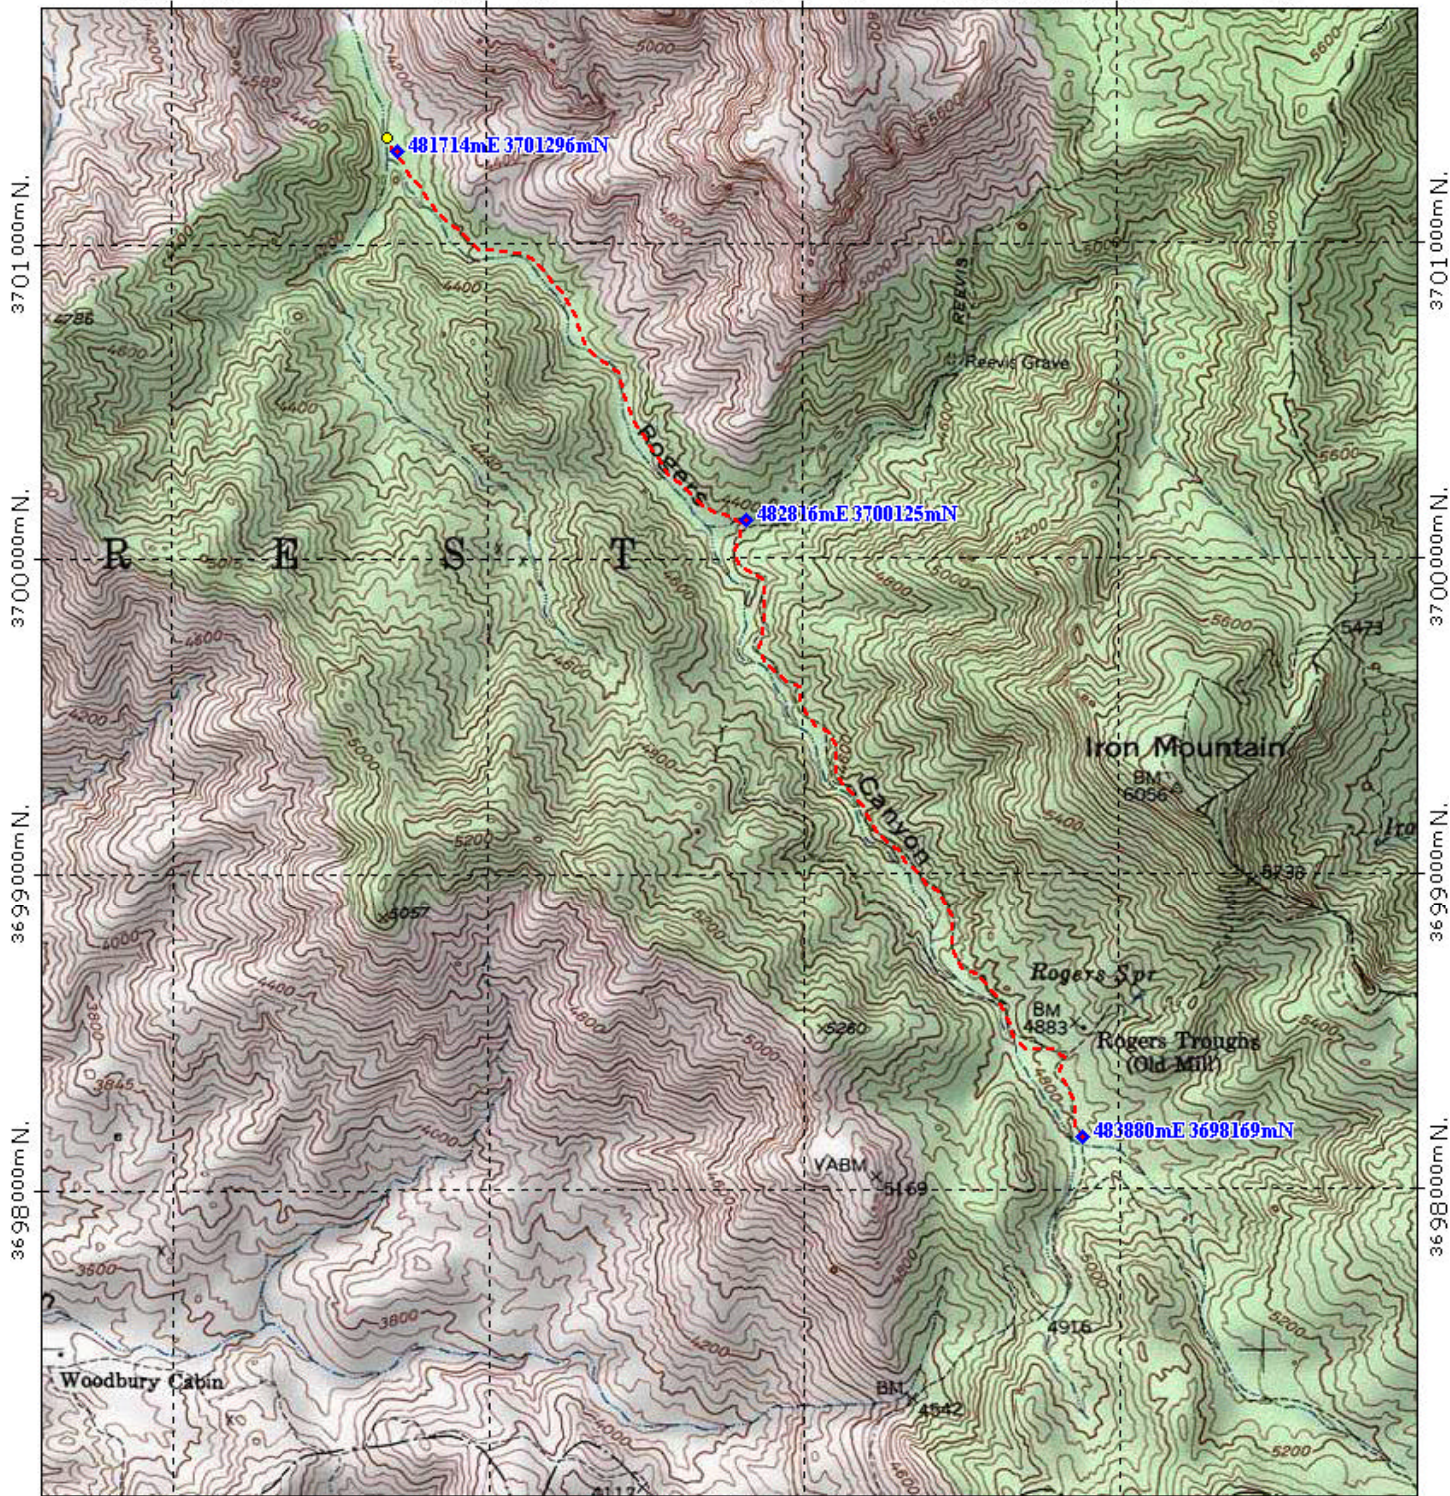

Rogers Trough Trail

481 000m E. 482 000m E. 483 000m E. WGS84 Zone 12S 484 000m E.

TN MN
11 1/2°

Map created with TOPO!® ©2001 National Geographic (www.nationalgeographic.com/topo)