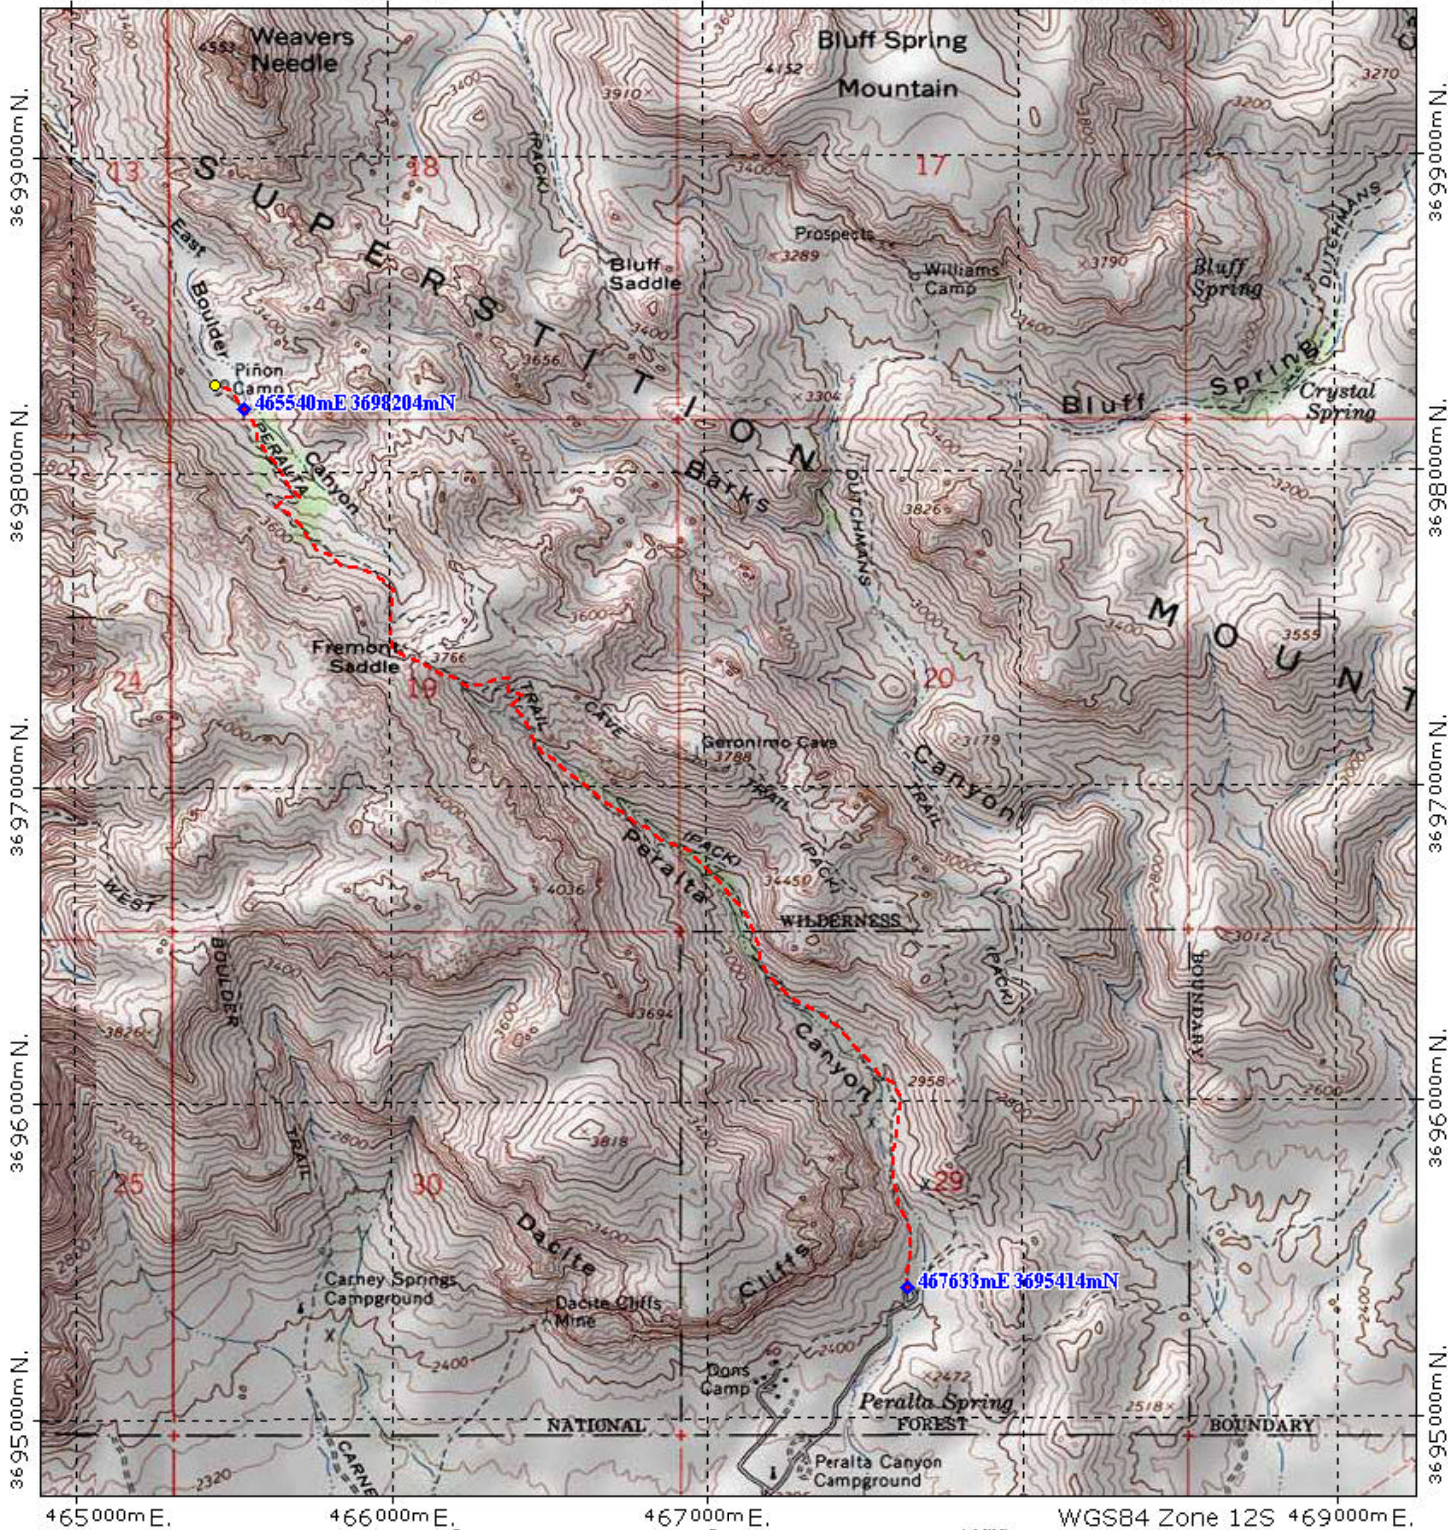

Fremont Saddle

465000m E, 466000m E, 467000m E, WGS84 Zone 12S 469000m E.

TN 12° MN

Map created with TOPO!® ©2001 National Geographic (www.nationalgeographic.com/topo)