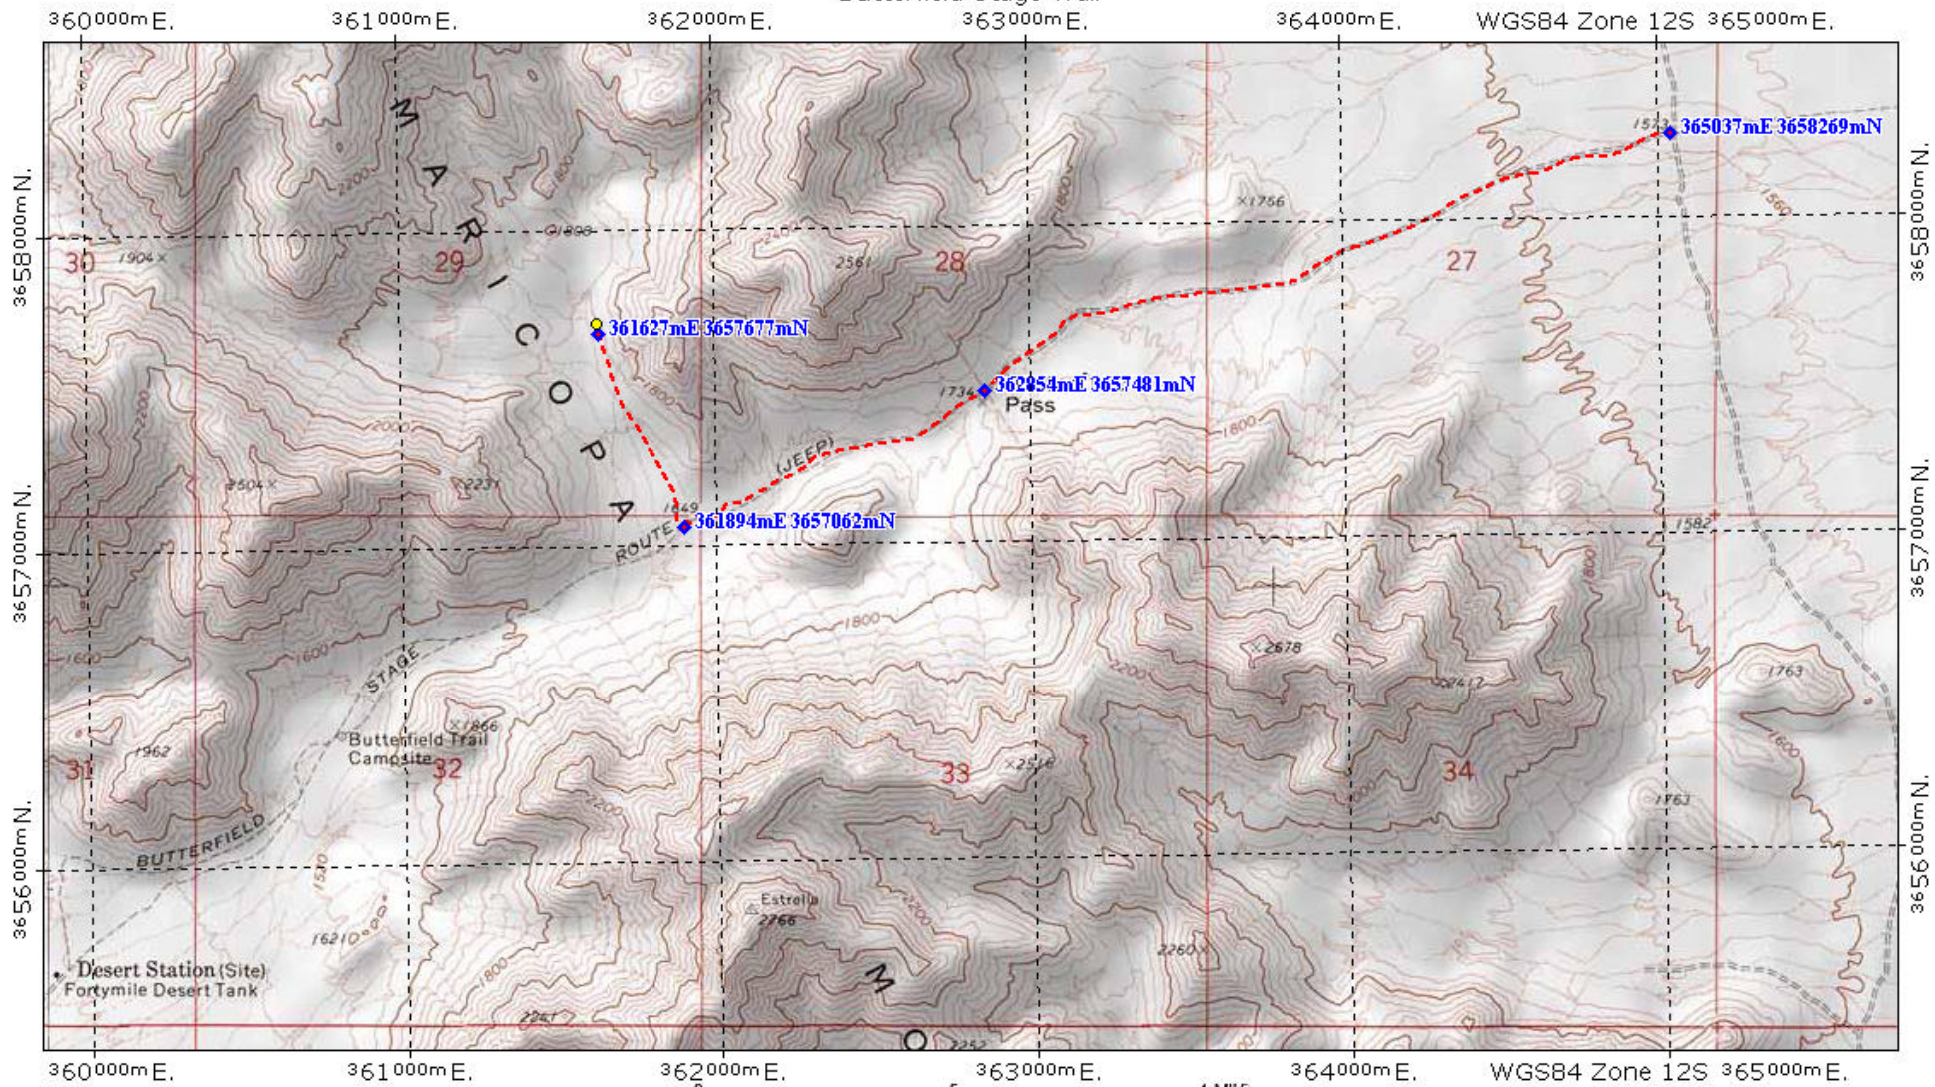

# Butterfield Stage Trail

TN  $\nearrow$  MN  
12°

Map created with TOPO!® ©2001 National Geographic ([www.nationalgeographic.com/topo](http://www.nationalgeographic.com/topo))