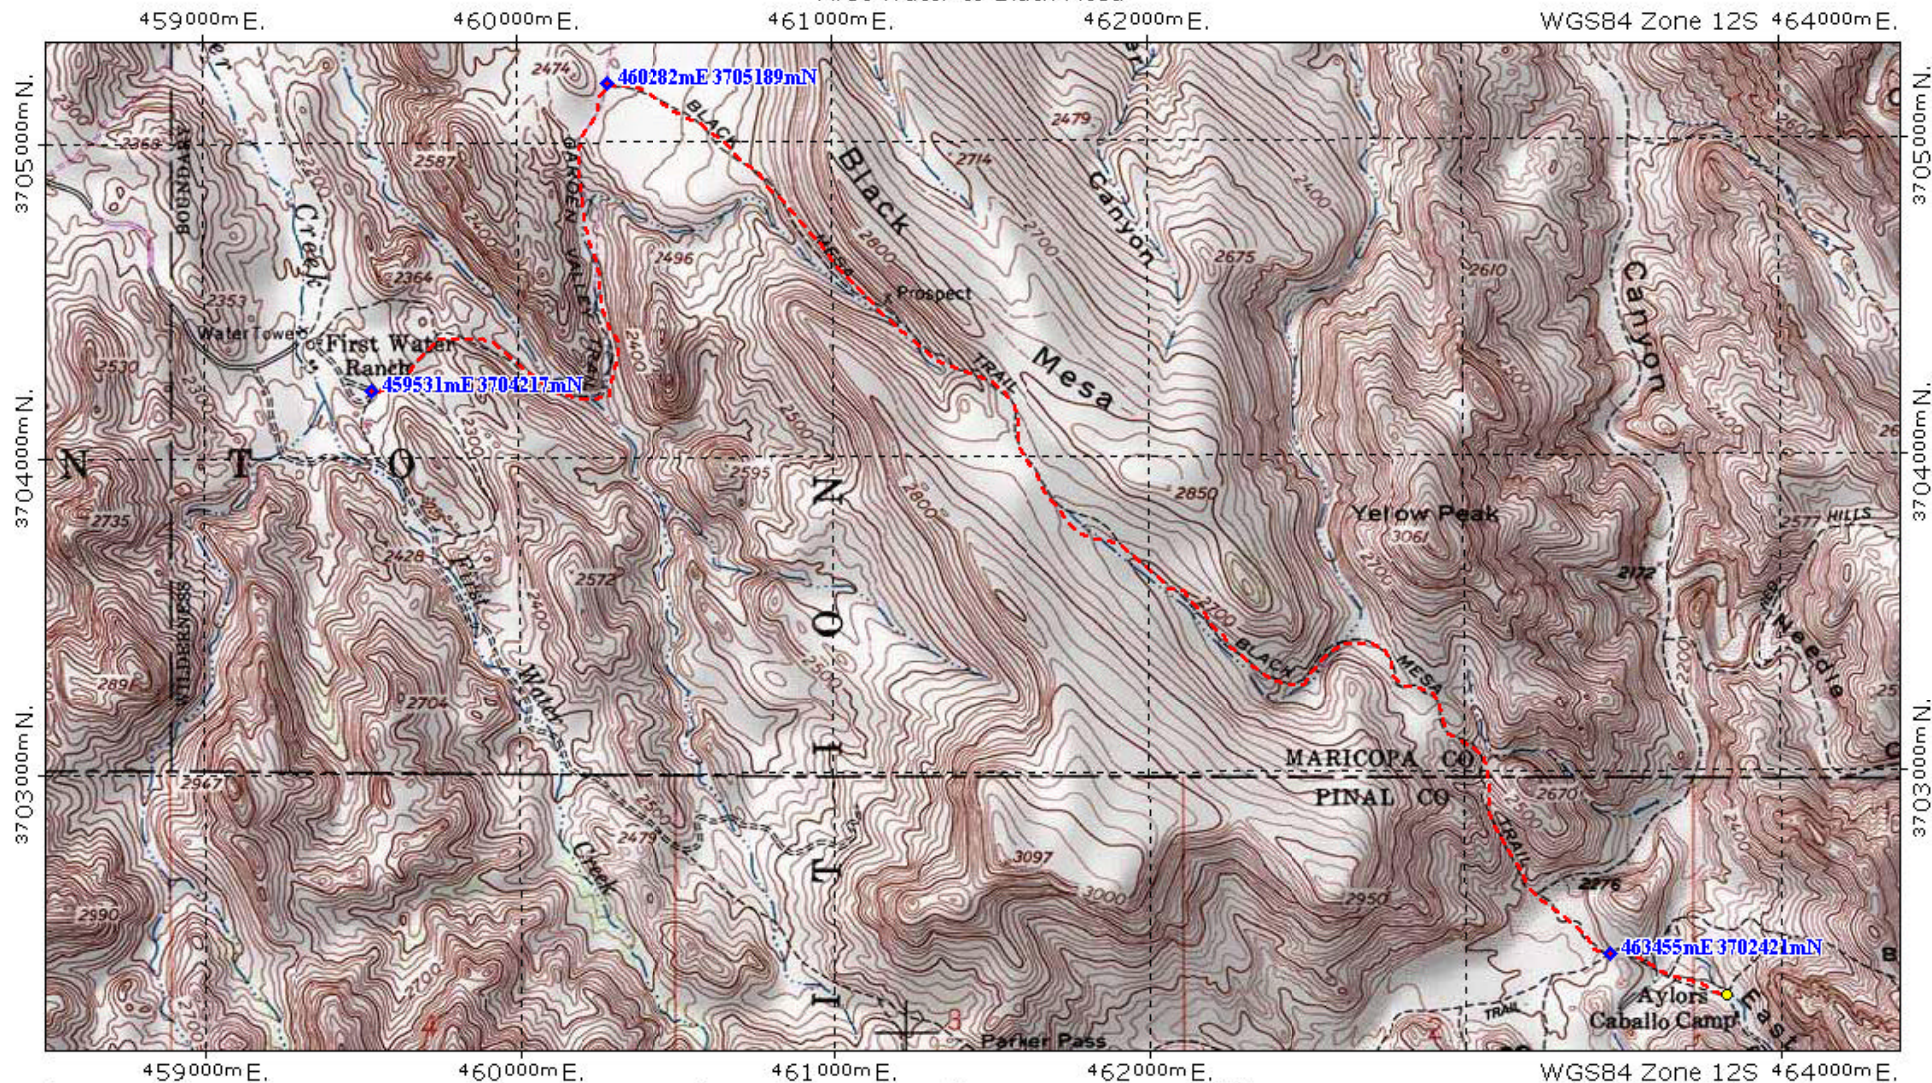

First Water to Black Mesa

TN MN
12°