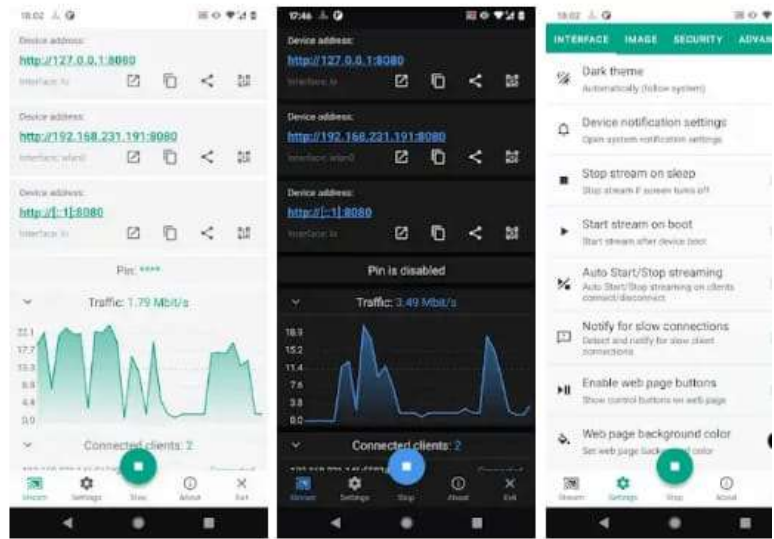

## Screen Stream over HTTP

Dmitriy Krivoruchko

Tools

**INSTALL**

---

4.0 ★

5K reviews

3.0 MB

3+

Rated for 3+

1M

Down

View device screen in any web browser over WiFi/3G/LTE (No sound support)

12:07      ...

Device address:

<http://172.16.241.124:8080>

Interface: wlan0

Pin is disabled

> Traffic: 0.00 Mbit/s

> Connected clients: 0

  
Stream

  
Settings

Start

  
About