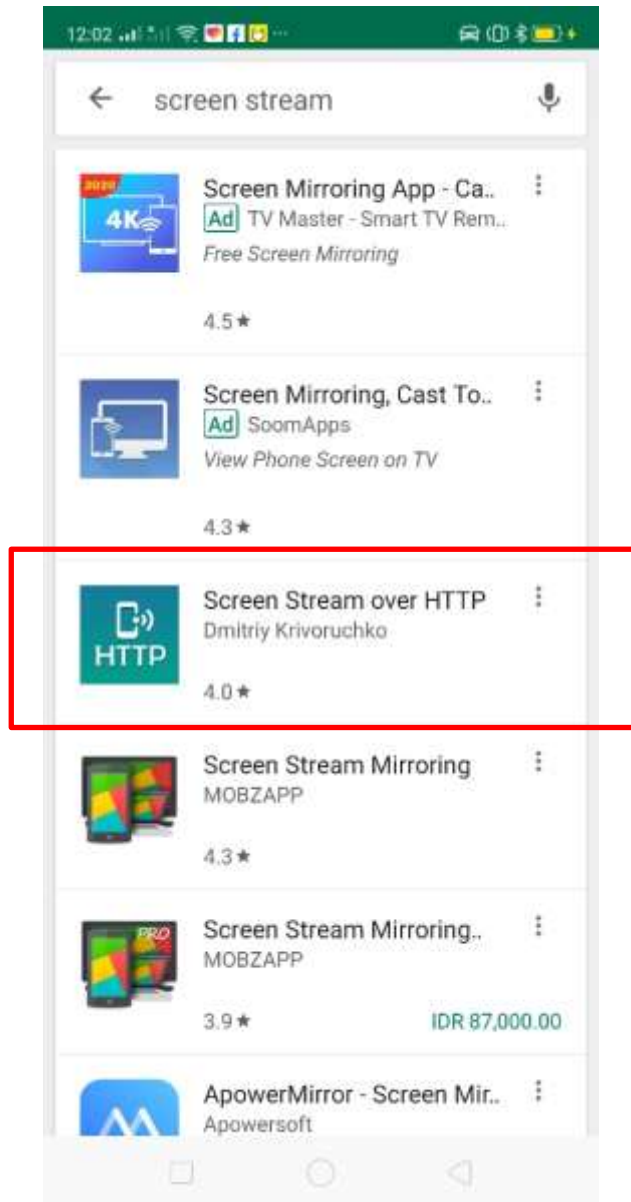

## MENGGUNAKAN SCREEN STREAM OVER HTML

12:04

←

## Screen Stream over HTTP

Dmitriy Krivoruchko

Tools

**INSTALL**

---

4.0 ★

5K reviews

3.0 MB