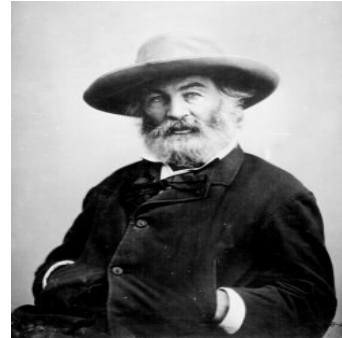

Ruth Ellis (1899-2000)
The oldest known out Lesbian

Raymond Burr
Actor played Perry Mason

Amanda Bearse
Actress played Marcy D'Arcy

Gladys Bentley (1907-1960)
Harlem Blues/Jazz Singer

Marsha Stevens
Contemporary Christian Singer

Sue Wicks
WNBA Player & Coach

Walt Whitman (1819-1892)
Poet

Bishop Rev. Gene Robinson
Episcopal Church

Everyone on this page has something in common. They are either **Bi Gay or Lesbian**.
We are part of the past, the present and the future.