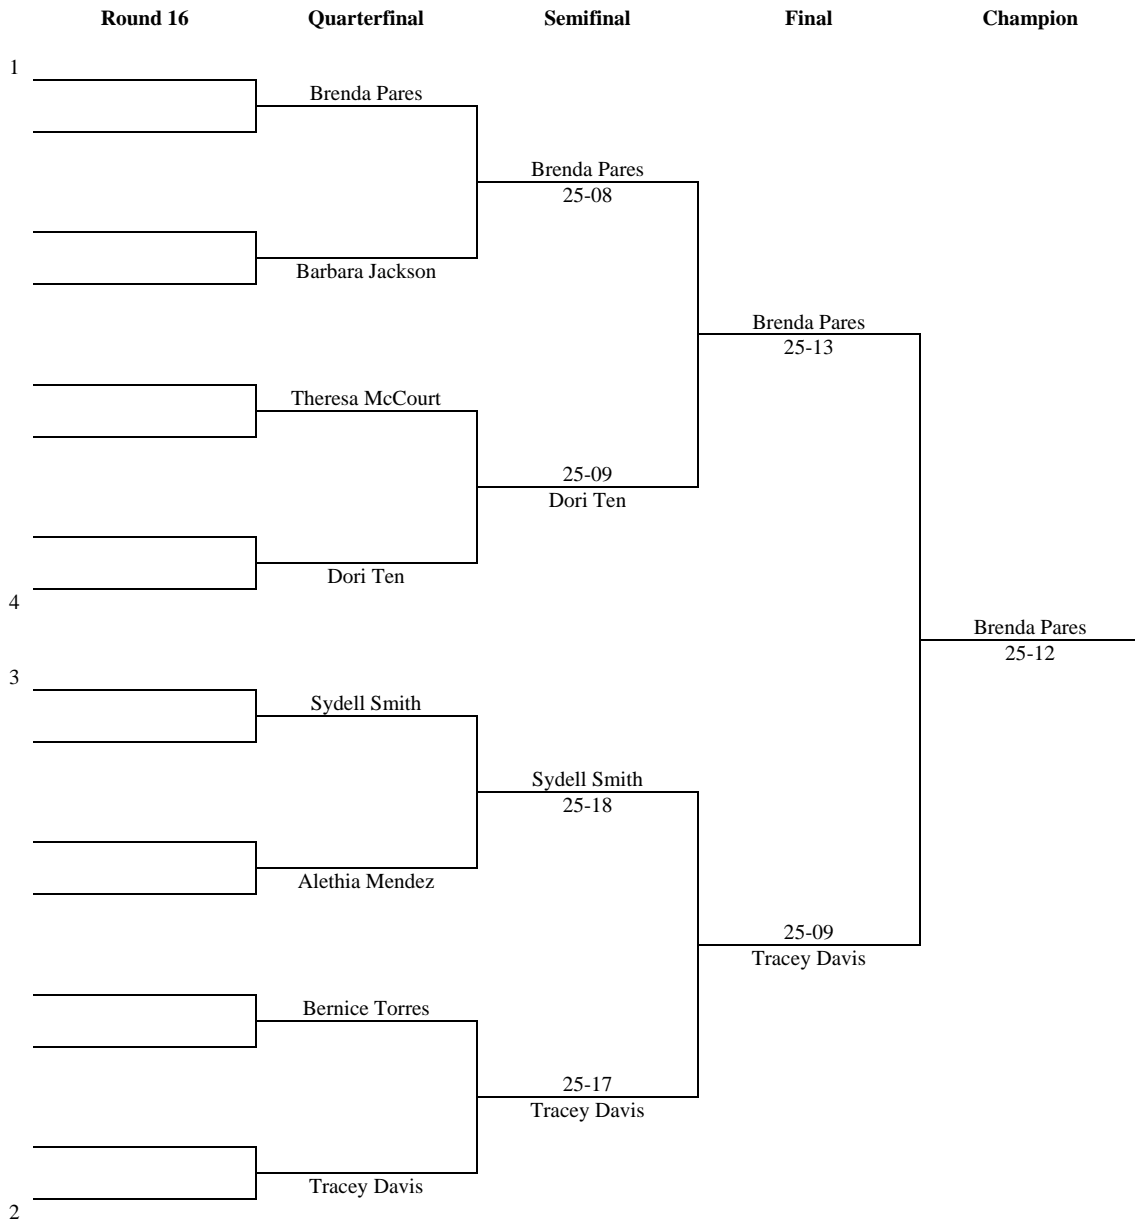

WOMEN'S 1-WALL PRO SINGLES HANDBALL TOUR
SMALL-BALL POINTS RACE 2004

PRO TOUR STOP #5
DECEMBER 11, 2004 – YMCA NATIONAL 1-WALL PRO SINGLES
(MANHATTAN, NY)

Seedings were based on the USHA Women's One-Wall Singles Ranking System

WOMEN'S 1-WALL PRO SINGLES HANDBALL TOUR
SMALL-BALL POINTS RACE 2004

PRO TOUR STOP #5
DECEMBER 11, 2004 – YMCA NATIONAL 1-WALL PRO SINGLES
(MANHATTAN, NY)

INDIVIDUAL POINTS BREAKDOWN

Individual Points Breakdown is based on the Women's 1-Wall Pro Handball Tour Points System

Players	Achievement	Quality Wins	Differential	Total Points	Players
Brenda Pares	100	12	2.27	114.27	Brenda Pares
Tracy Davis	75	6	1.22	82.22	Tracy Davis
Dori Ten	50	0	1.12	51.12	Dori Ten
Sydell Smith	50	0	0.79	50.79	Sydell Smith
Alethia Mendez	25	0	0.72	25.72	Alethia Mendez
Bernice Torres	25	0	0.68	25.68	Bernice Torres
Theresa McCourt	25	0	0.36	25.36	Theresa McCourt
Barbara Jackson	25	0	0.32	25.32	Barbara Jackson
Players	Achievement	Quality Wins	Differential	YMCA	Players