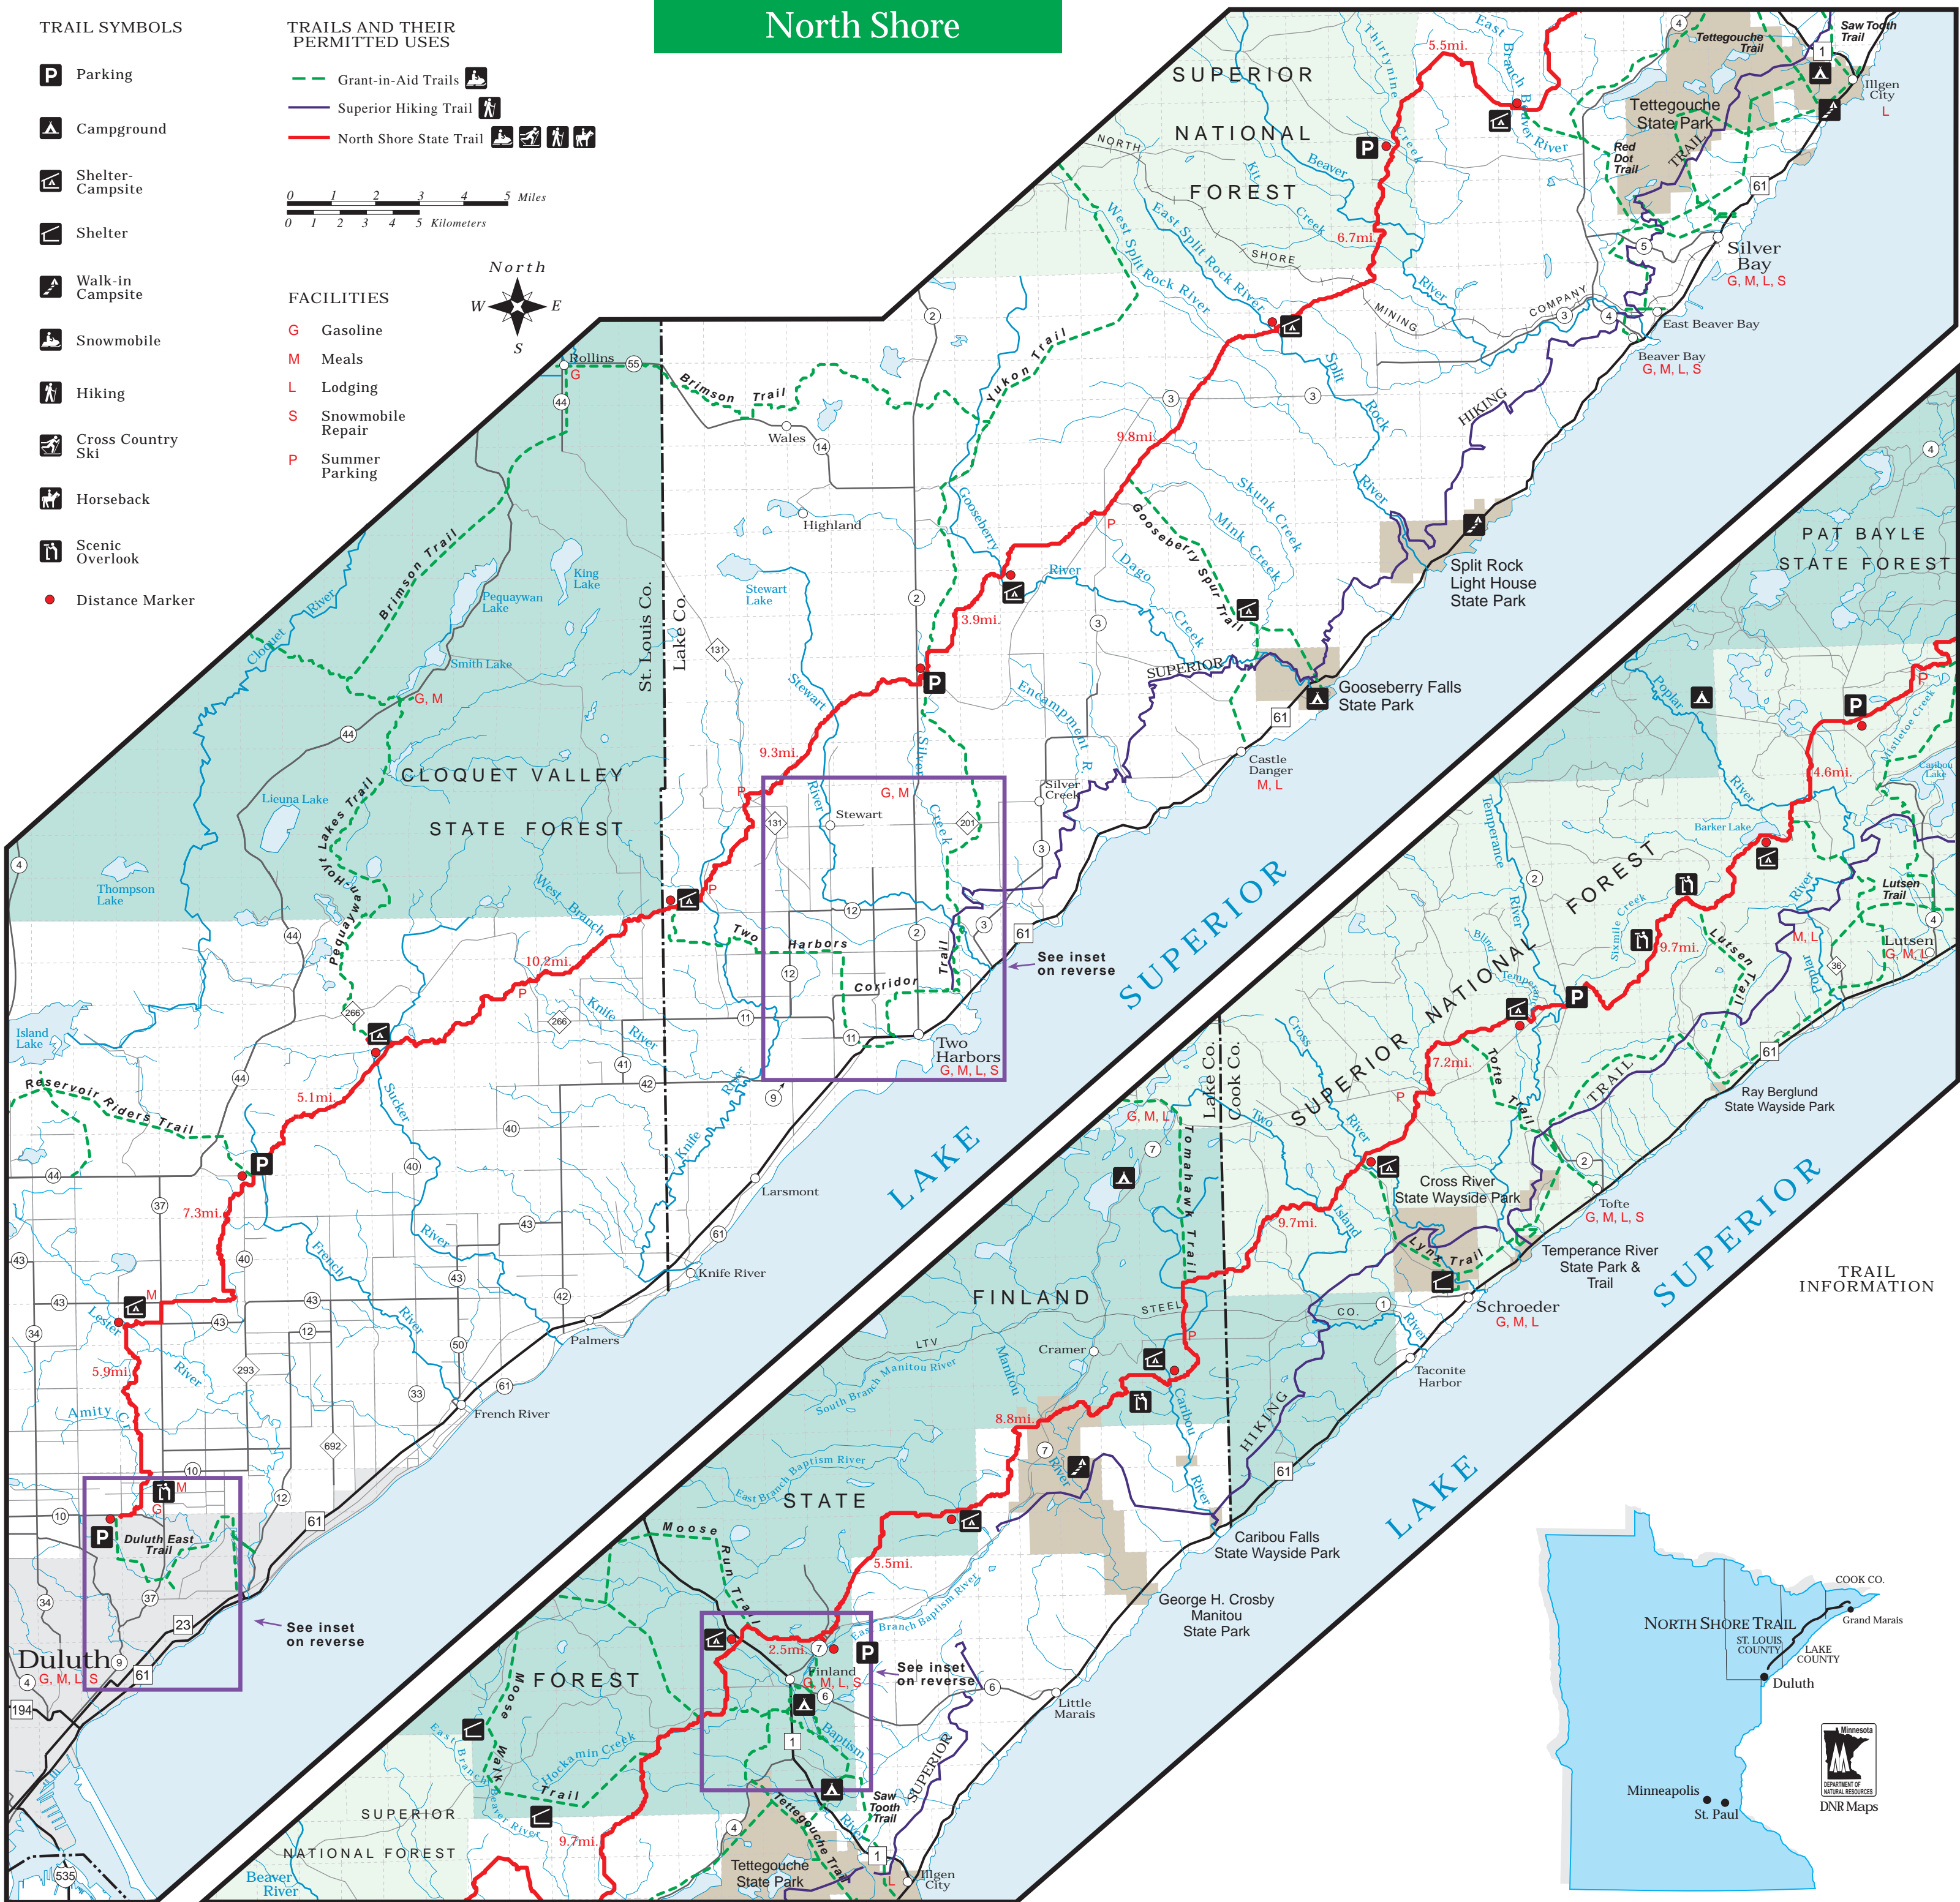

MAP EXPLANATION

TRAIL SYMBOLS

- Parking
- Campground
- Shelter-Campsite
- Shelter
- Walk-in Campsite
- Snowmobile
- Hiking
- Cross Country Ski
- Horseback
- Scenic Overlook
- Distance Marker

TRAILS AND THEIR PERMITTED USES

- Grant-in-Aid Trails
- Superior Hiking Trail
- North Shore State Trail

FACILITIES

- Gasoline
- Meals
- Lodging
- Snowmobile Repair
- Summer Parking

North Shore

MATCH WITH SECTION B

MATCH WITH SECTION C

TRAIL INFORMATION

SECTION A

SECTION B