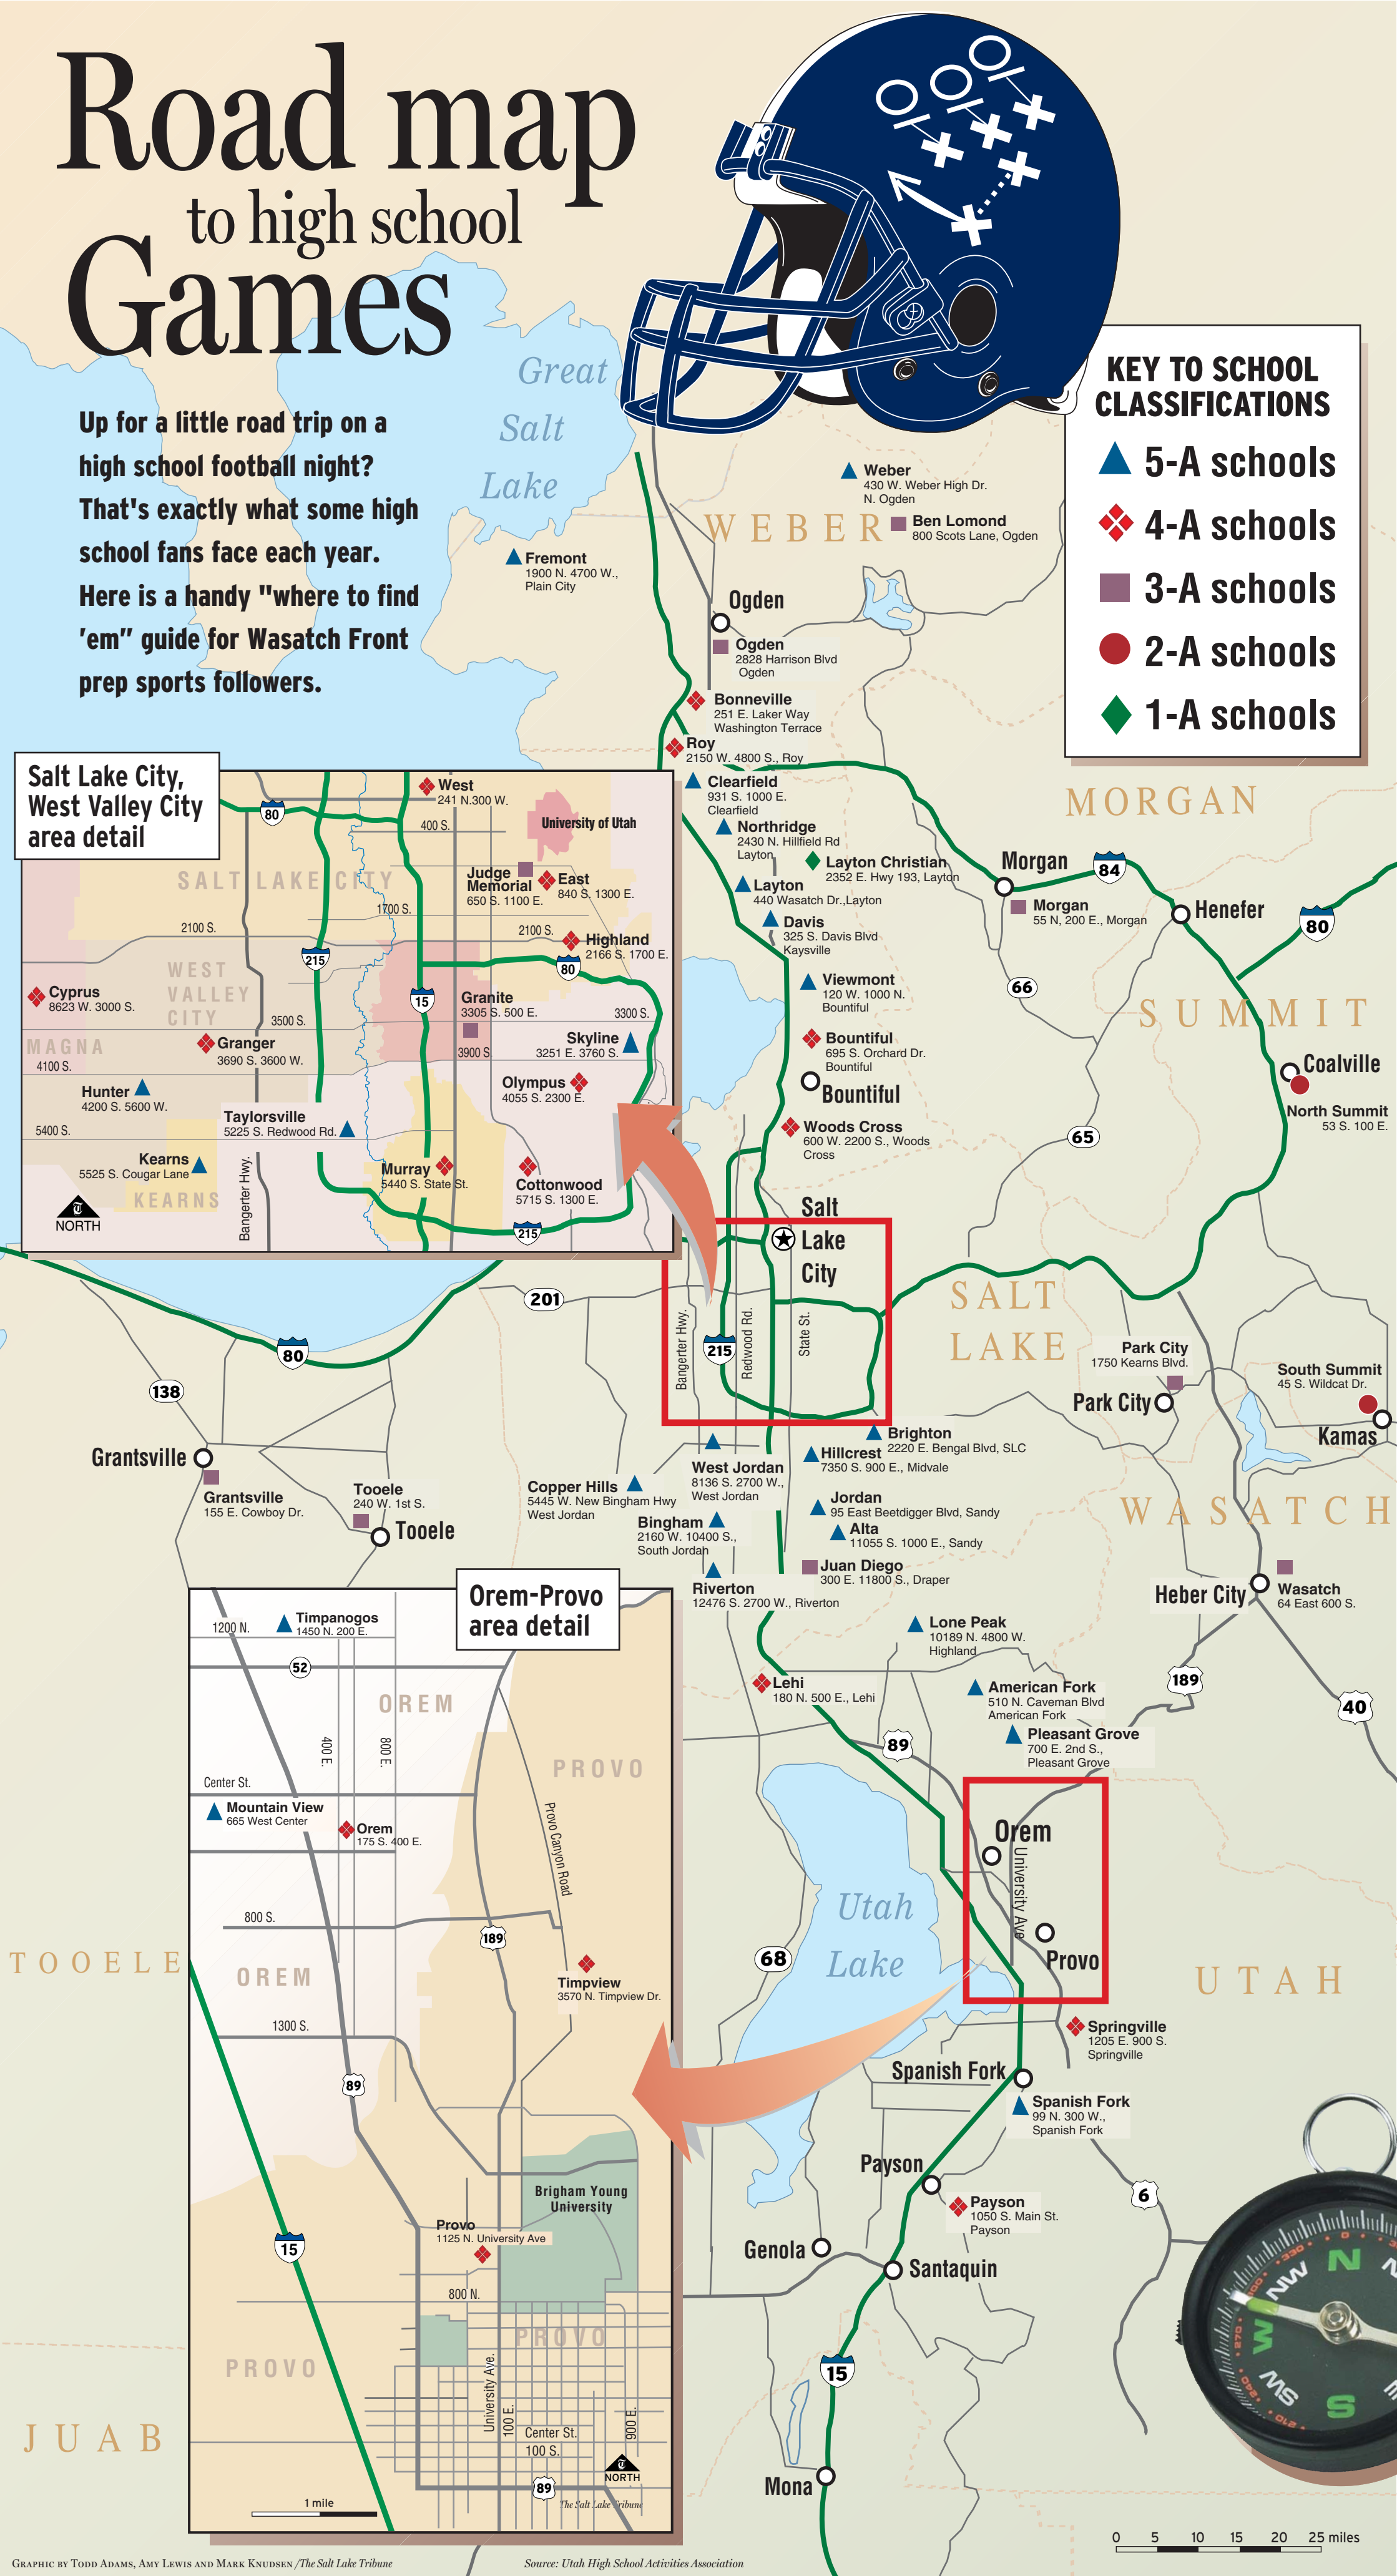

# Road map to high school Games

Up for a little road trip on a high school football night? That's exactly what some high school fans face each year. Here is a handy "where to find 'em" guide for Wasatch Front prep sports followers.

## KEY TO SCHOOL CLASSIFICATIONS

- ▲ 5-A schools
- ◆ 4-A schools
- 3-A schools
- 2-A schools
- ◆ 1-A schools

**Salt Lake City, West Valley City area detail**

**West** 241 N. 300 W.  
**Judge Memorial** 650 S. 1100 E.  
**East** 840 S. 1300 E.  
**Highland** 2166 S. 1700 E.  
**Granite** 3305 S. 500 E.  
**Skyline** 3251 E. 3760 S.  
**Olympus** 4055 S. 2300 E.  
**Cottonwood** 5715 S. 1300 E.  
**Taylorville** 5225 S. Redwood Rd.  
**Murray** 5440 S. State St.  
**Kearns** 5525 S. Cougar Lane

**Orem-Provo area detail**

**Timpanogos** 1450 N. 200 E.  
**Mountain View** 665 West Center  
**Orem** 175 S. 400 E.  
**Timpview** 3570 N. Timpview Dr.  
**Provo** 1125 N. University Ave.  
**Brigham Young University**

0 5 10 15 20 25 miles