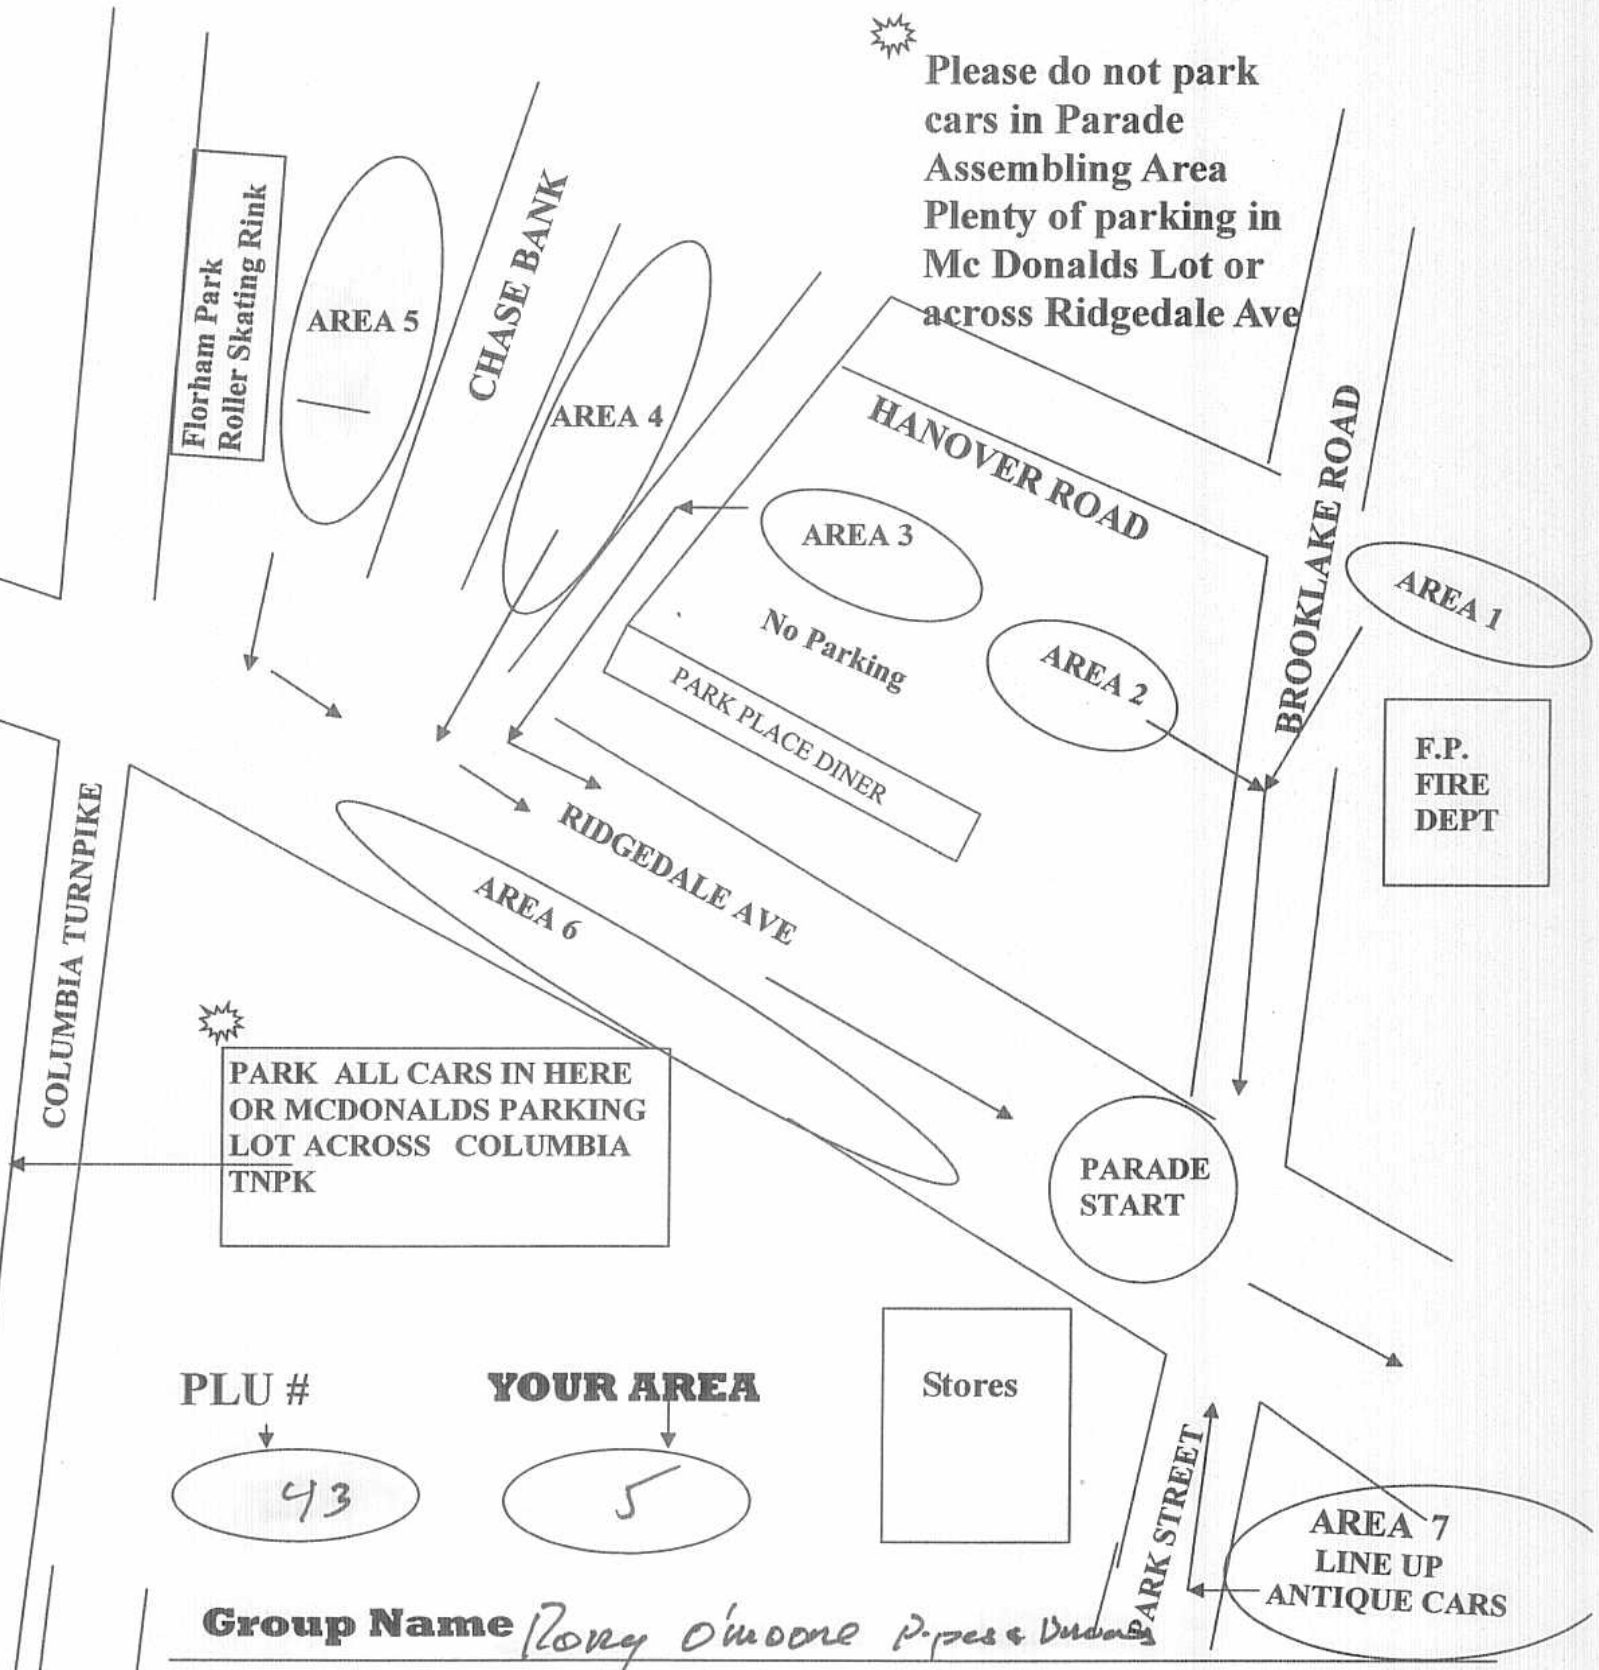

# Florham Park 4th of July Parade

 Please do not park cars in Parade Assembling Area  
 Plenty of parking in Mc Donalds Lot or across Ridgedale Ave

<b>PLU #</b>	<b>YOUR AREA</b>
43	5

**Group Name** *Rory O'more Pipes & Drums*

**THIS IS YOUR ASSIGNED AREA, PLEASE BRING THIS ASSIGNMENT MAP WHEN REPORTING TO THE PARADE MARSHALL IN DESIGNATED AREA**  
**THIS IS A OFFICIAL AND FINAL LINE UP AND CAN NOT BE CHANGED**

BUS PARKING

FINISH

Brook Turnpike

Elm St

Brook

Elm St

Black Cat Ditch

Summit Road

Clear View

Indian