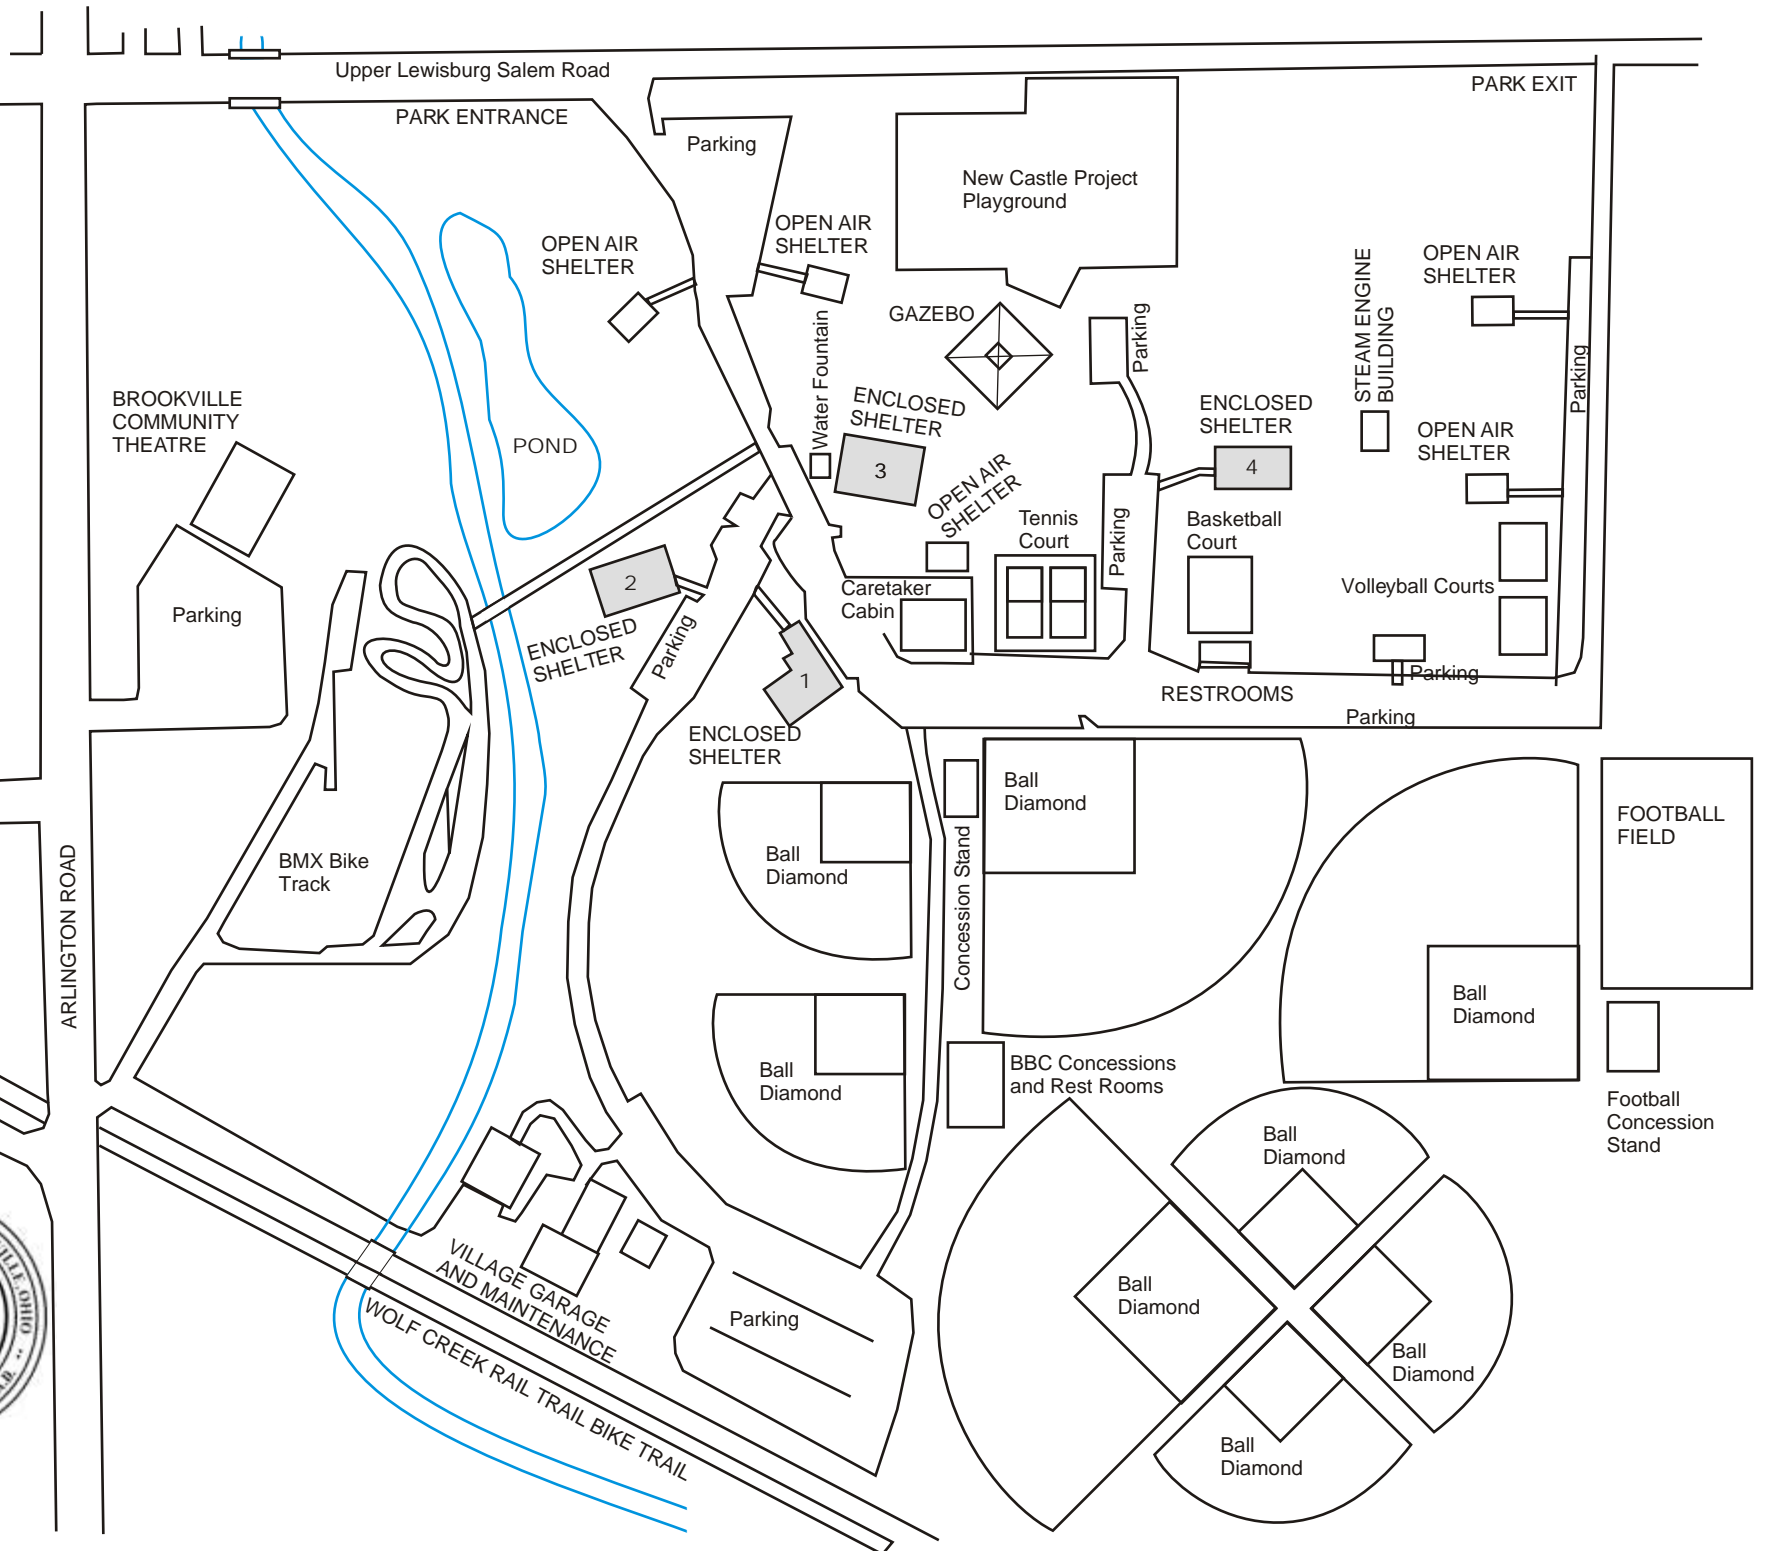

Golden Gate Park

Map by Abraham Lincoln

ARLINGTON ROAD

WOLF CREEK RAIL TRAIL BIKE TRAIL

VILLAGE GARAGE AND MAINTENANCE

BROOKVILLE COMMUNITY THEATRE

BMX Bike Track

POND