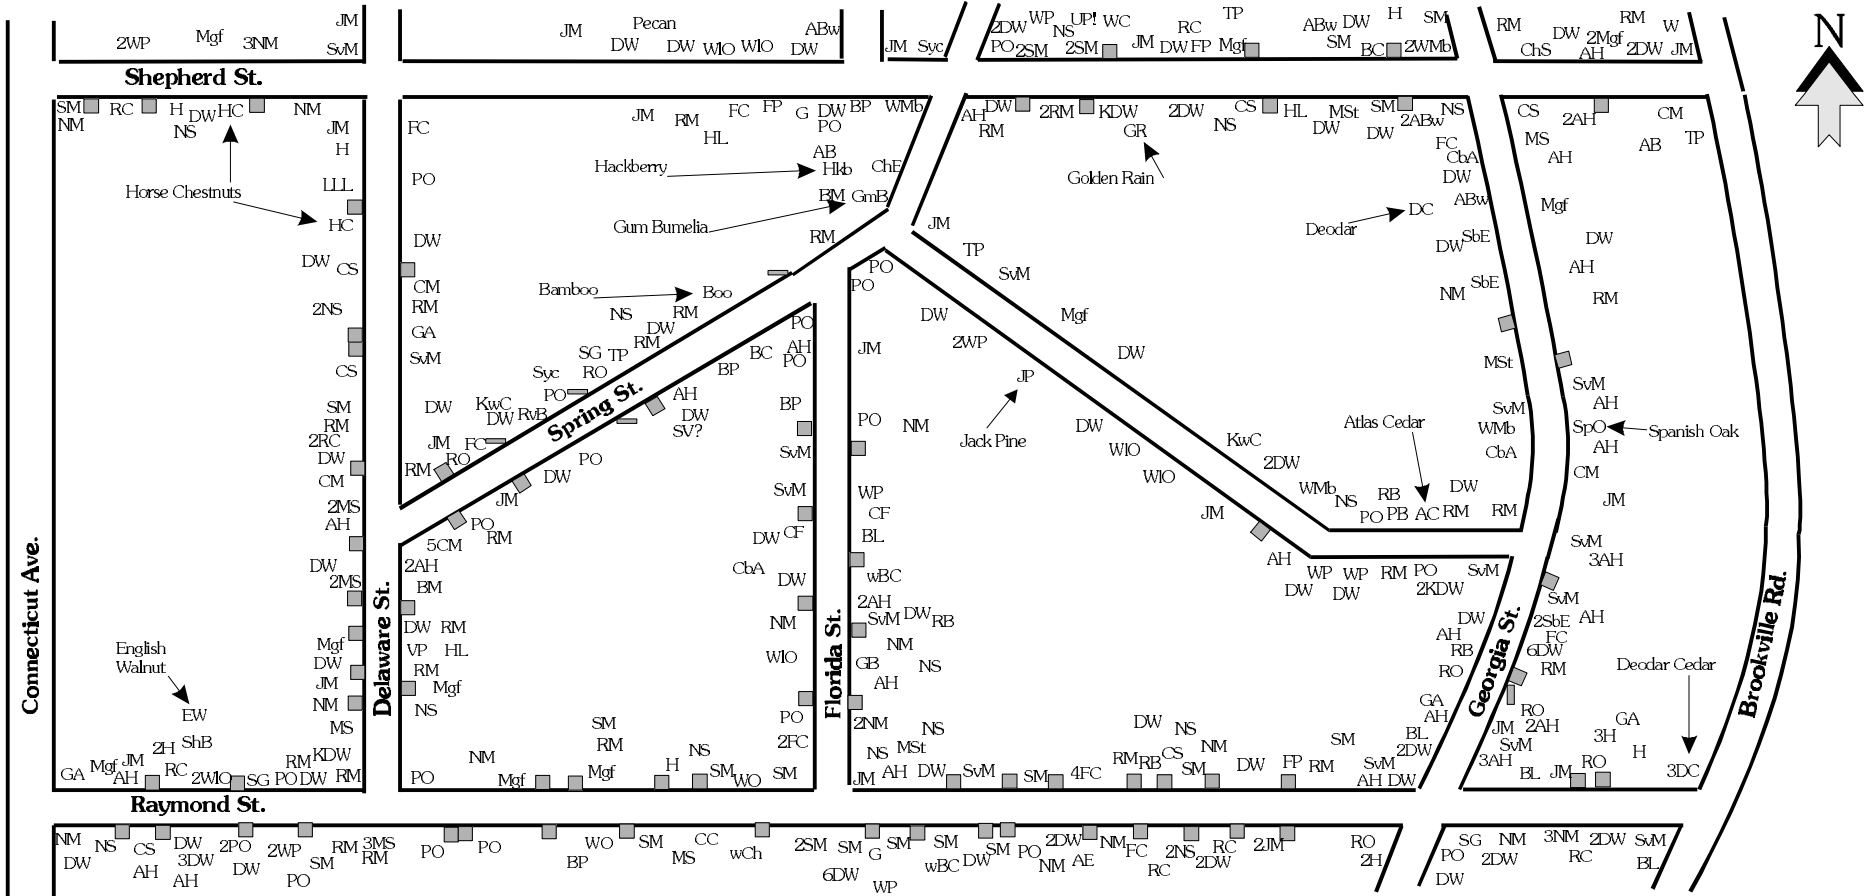

Chevy Chase Village - Section 3

LC Leyland Cypress
 LLL Littleleaf Linden
 Mgf Magnolia Grandiflora
 MH Mockernut Hickory
 MS Saucer Magnolia
 MSt Star Magnolia
 NM Norway Maple
 NS Norway Spruce
 P Pecan
 Psm Persimmon
 PO Pin Oak
 RB Redbud
 RC Red Cedar

RM Red Maple
 RO Red Oak
 RvB River Birch
 SbE Siberian Elm
 SG Sweetgum
 ShB Shadbush
 SM Sugar Maple
 SpE Slippery Elm
 SpO Spanish Oak
 SV Siebold Viburnum
 SvM Silver Maple
 Syc Sycamore
 TP Tulip Poplar