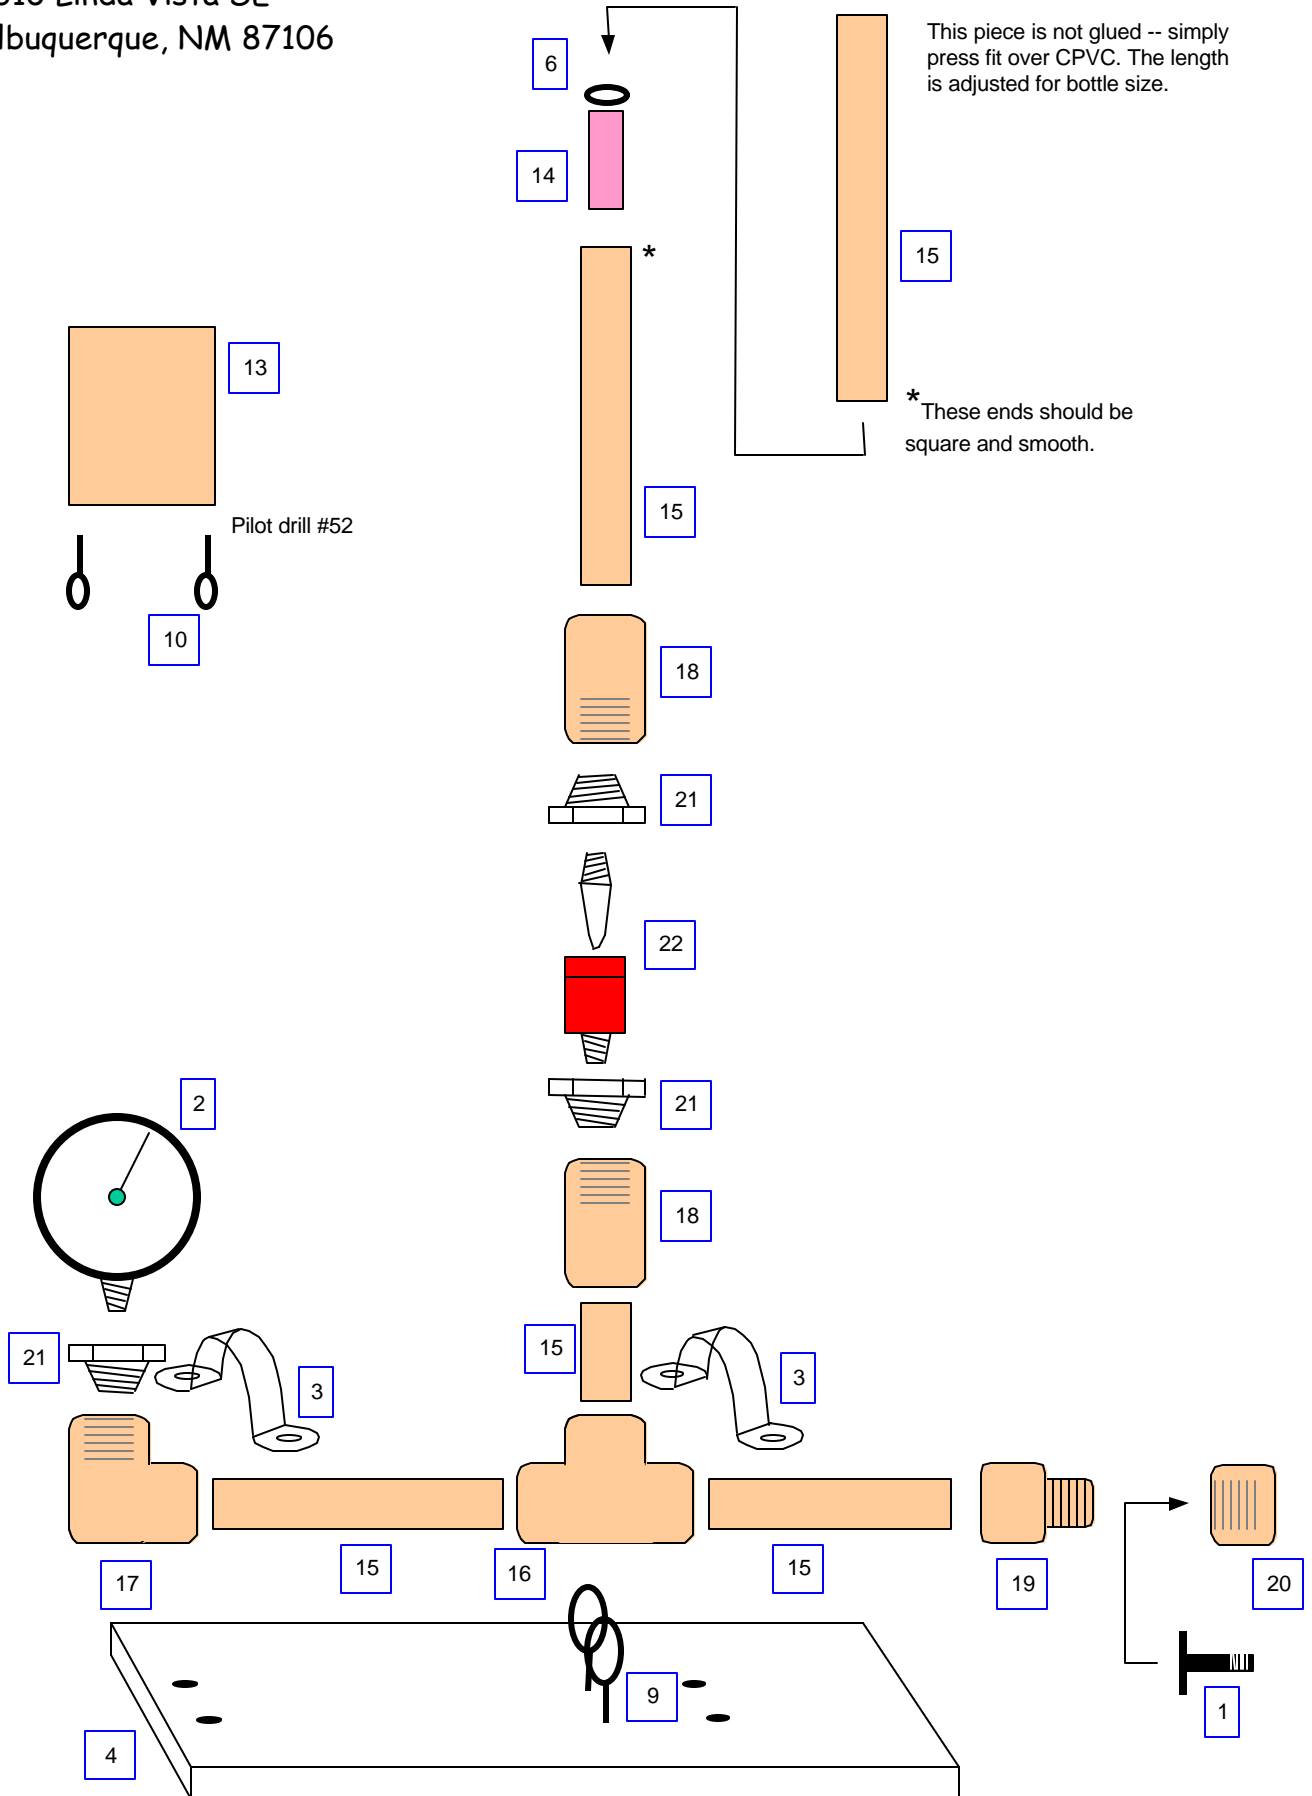

Gaskella Scientifics

3310 Linda Vista SE

Albuquerque, NM 87106

Top View: 8 cable ties around bottle neck

Adjust cable tie position so that O-ring is in middle of neck.

Use rubber bands to hold cable ties while setting up. Secure with cable ties and hot glue in place.