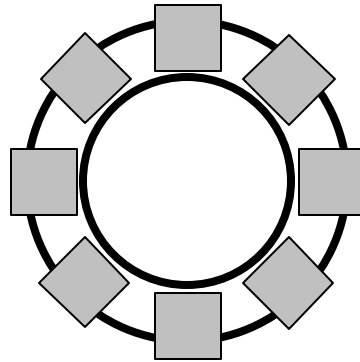

Gaskella Scientifics

3310 Linda Vista SE

Albuquerque, NM 87106

Top View: 8 cable ties around bottle neck

Adjust cable tie position so that O-ring is in middle of neck.

Use rubber bands to hold cable ties while setting up. Secure with cable ties and hot glue in place.