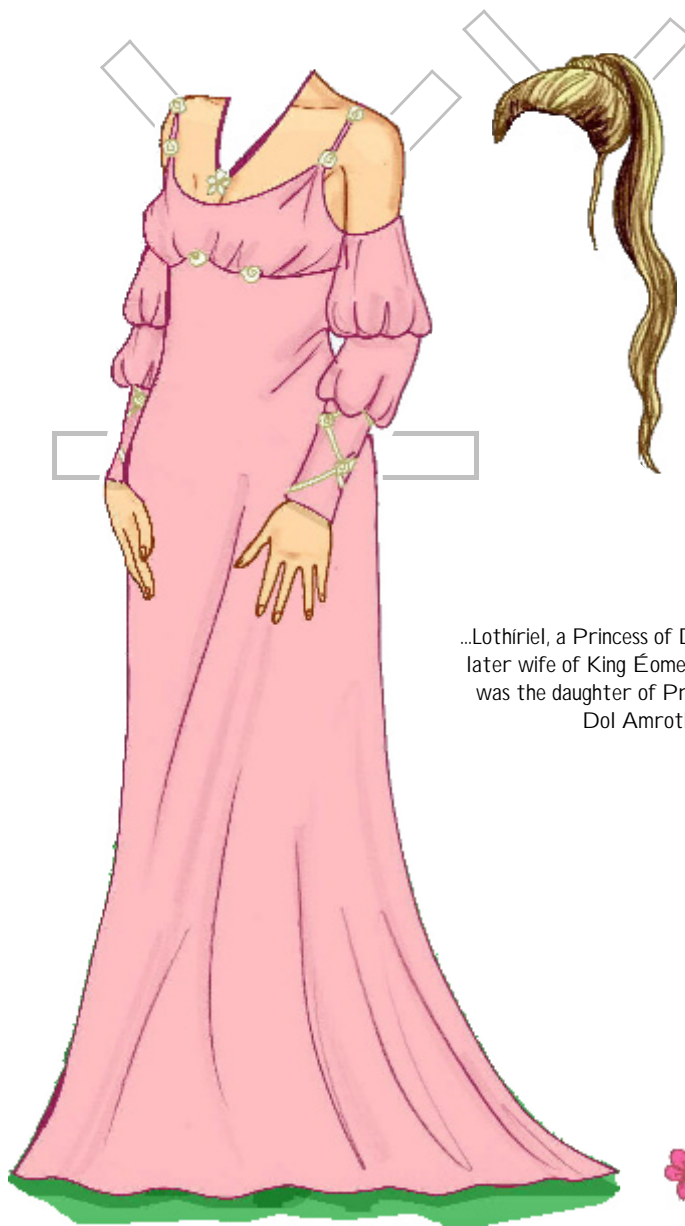

# Lothíriel

of Dól Amroch

...Lothíriel, a Princess of Dól Amroth and later wife of King Éomer of Rohan. She was the daughter of Prince Imrahil of Dól Amroth...

...Lothiriel means "flower garlanded maiden." The word loth means "flower, blossom." The element riel means "garlanded maiden" from the root rig meaning "twine, wreath" and the feminine ending -iel...

...Lothiriel married Éomer, King of Rohan, in 3020. They had at least one son named Elfwine the Fair who became the 19th King of Rohan on the death of his father...