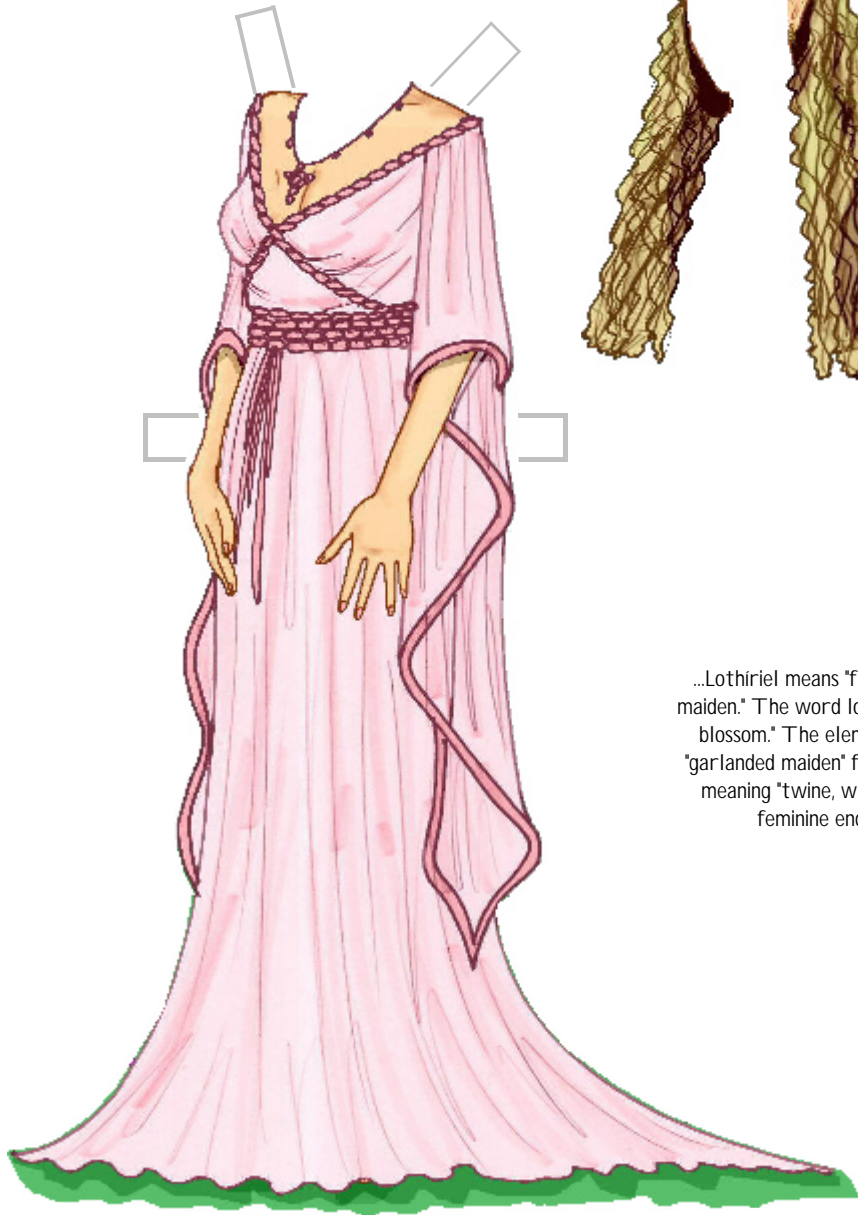

# Lothíriel

of Dól Amroch

...Lothíriel, a Princess of Dól Amroth and later wife of King Éomer of Rohan. She was the daughter of Prince Imrahil of Dól Amroth...

...Lothiriel means "flower garlanded maiden." The word loth means "flower, blossom." The element riel means "garlanded maiden" from the root rig meaning "twine, wreath" and the feminine ending -iel...

...Lothiriel married Éomer, King of Rohan, in 3020. They had at least one son named Elfwine the Fair who became the 19th King of Rohan on the death of his father...