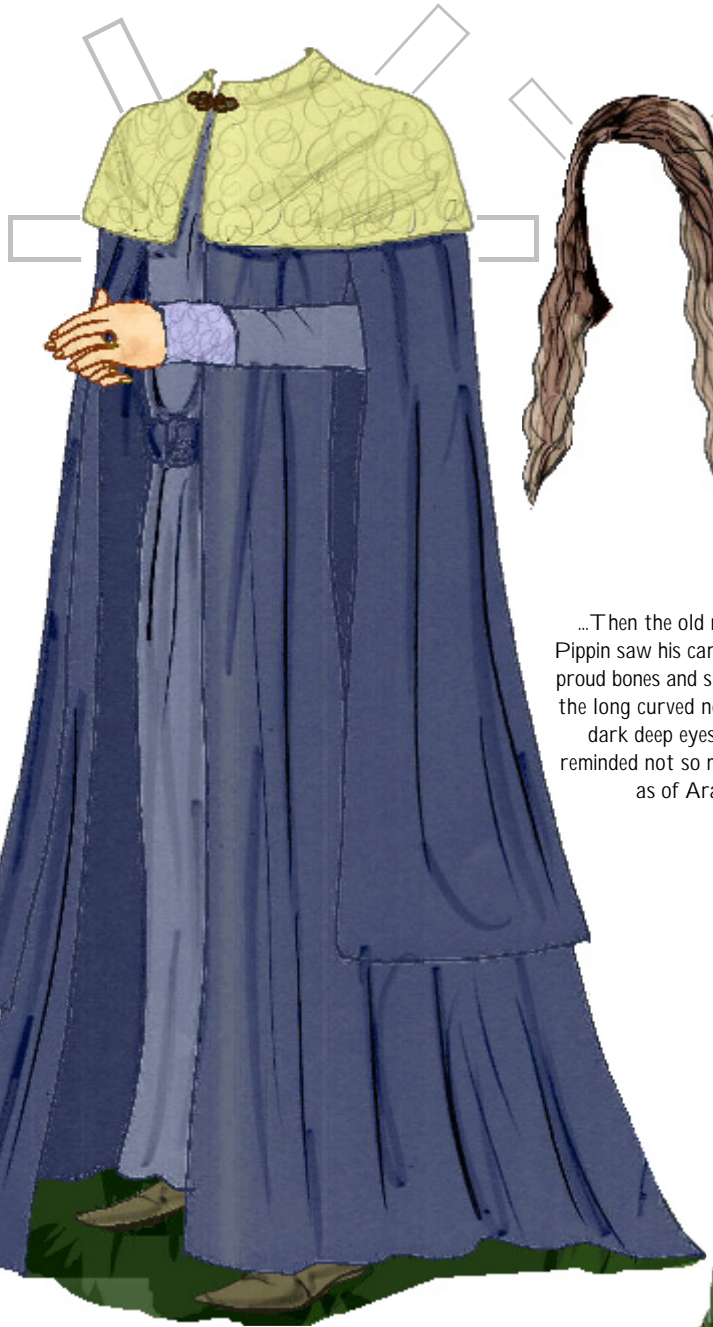

Oenechor, Son of Ecchealion

...Denethor looked indeed much more like a great wizard than Gandalf did, more kingly, beautiful, and powerful; and older...

The Steward of Gondor

...Then the old man looked up. Pippin saw his carved face with its proud bones and skin like ivory, and the long curved nose between the dark deep eyes; and he was reminded not so much of Boromir as of Aragorn...