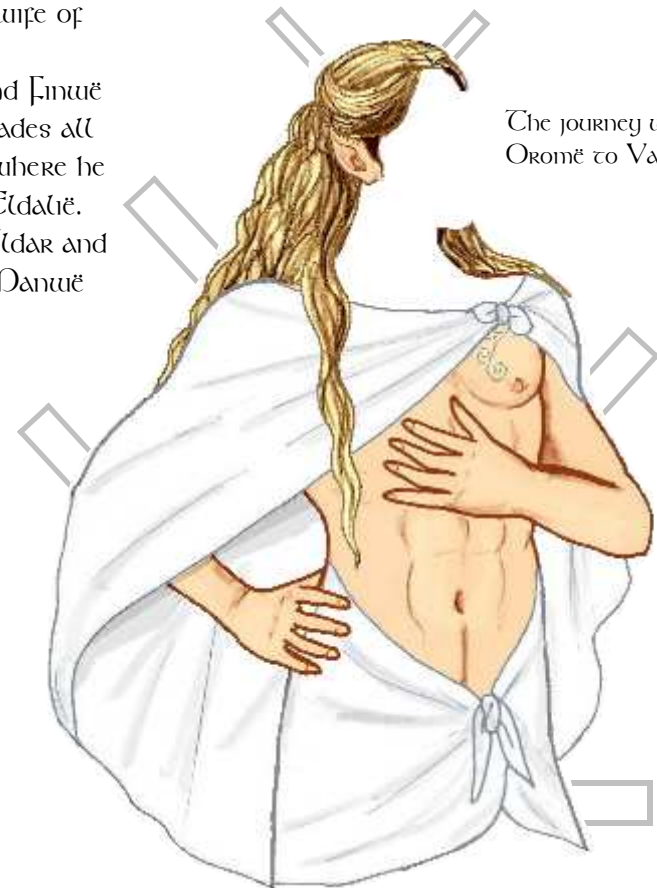

Ingwë

Ingwë is the leader of the first Kindred of Elves called the Vanyar and the uncle of Indis, wife of Finwë.

He is one of the three Elves, with Elwë and Finwë of the first embassy to Aman and he persuades all of the clan of Vanyar to follow him there where he becomes their king and High-king of all Etdalië. He was reckoned as High King of all the Eldar and lives in Taniquetil, ruling from beneath Manwë High King of Arda.

The journey with Oromë to Valinor

Lord of the Vanyar