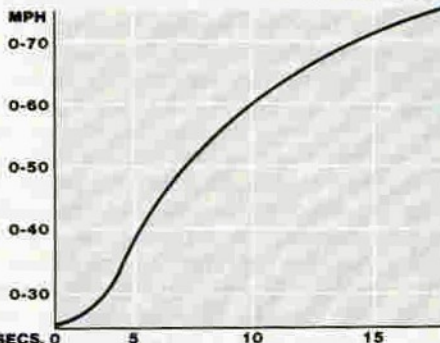

▣ TEST RESULTS

ACCELERATION

0-30 mph	3.3 secs
0-40 mph	5.2 secs
0-50 mph	7.3 secs
0-60 mph	10.1 secs
0-70 mph	14.7 secs
0-80 mph	17.6 secs
Top speed	119 mph
Standing quarter mile	17.61 secs/80.2 mph
Passing times (40-60 mph)	4.9 secs
(50-70 mph)	7.4 secs