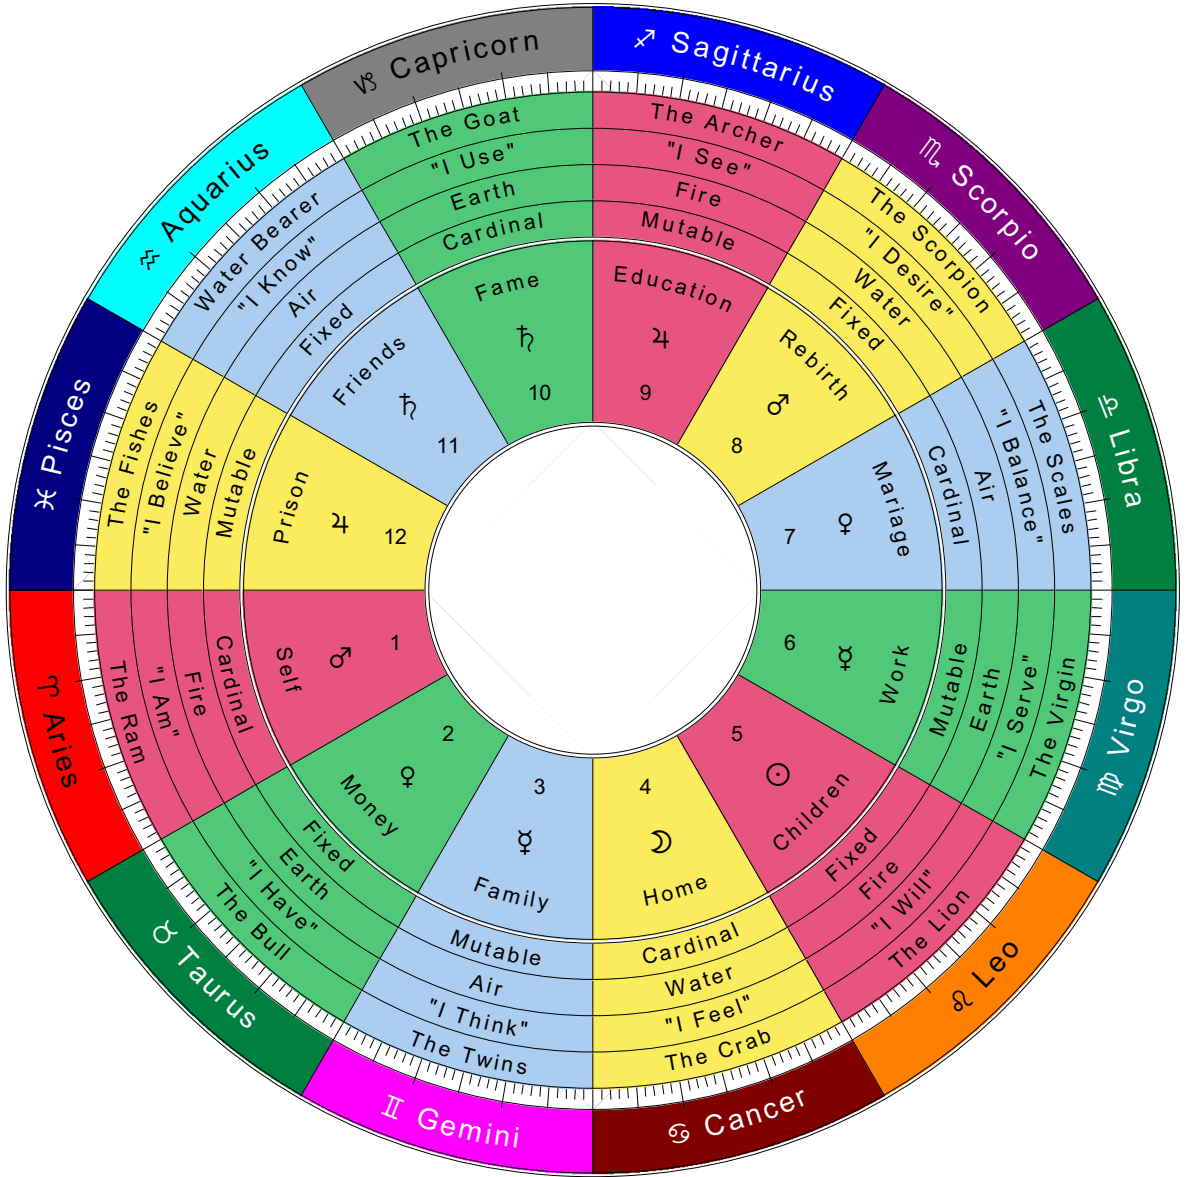

Astrological Symbols

Signs

- ♈ Aries
- ♉ Taurus
- ♊ Gemini
- ♋ Cancer
- ♌ Leo
- ♍ Virgo
- ♎ Libra
- ♏ Scorpio
- ♐ Sagittarius
- ♑ Capricorn
- ♒ Aquarius
- ♓ Pisces

Planets

- ☾ Moon
- ☼ Sun
- ☿ Mercury
- ♀ Venus
- ♂ Mars
- ♃ Jupiter
- ♄ Saturn
- ♅ Uranus
- ♆ Neptune
- ♇ Pluto
- ♁ Node
- ♁ Midheaven
- ♁ Ascendant
- ⊗ Part Fortn
- ♁ S. Node

Aspects

- ♌ Conjunction
- ♍ Opposition
- ♎ Trine
- ♏ Square
- ♐ Sextile
- ♑ Semisquare
- ♒ Semisextile
- ♓ Quincunx

Trans-Saturn ♇ Pluto ♆ Neptune ♅ Uranus	Outer Planets ♄ Saturn ♃ Jupiter ♂ Mars	Inner Planets ☾ Moon ♀ Venus ♁ Mercury	The Sun ☼ Sun Self Power Destiny	In the Body Feelings ☾ Heart ♀ Mind ♀	In the World Limits ♄ Growth ♃ Effort ♂	In Society Generation ♁ Ideals ♆ Unique ♅
---	---	--	---	---	---	---