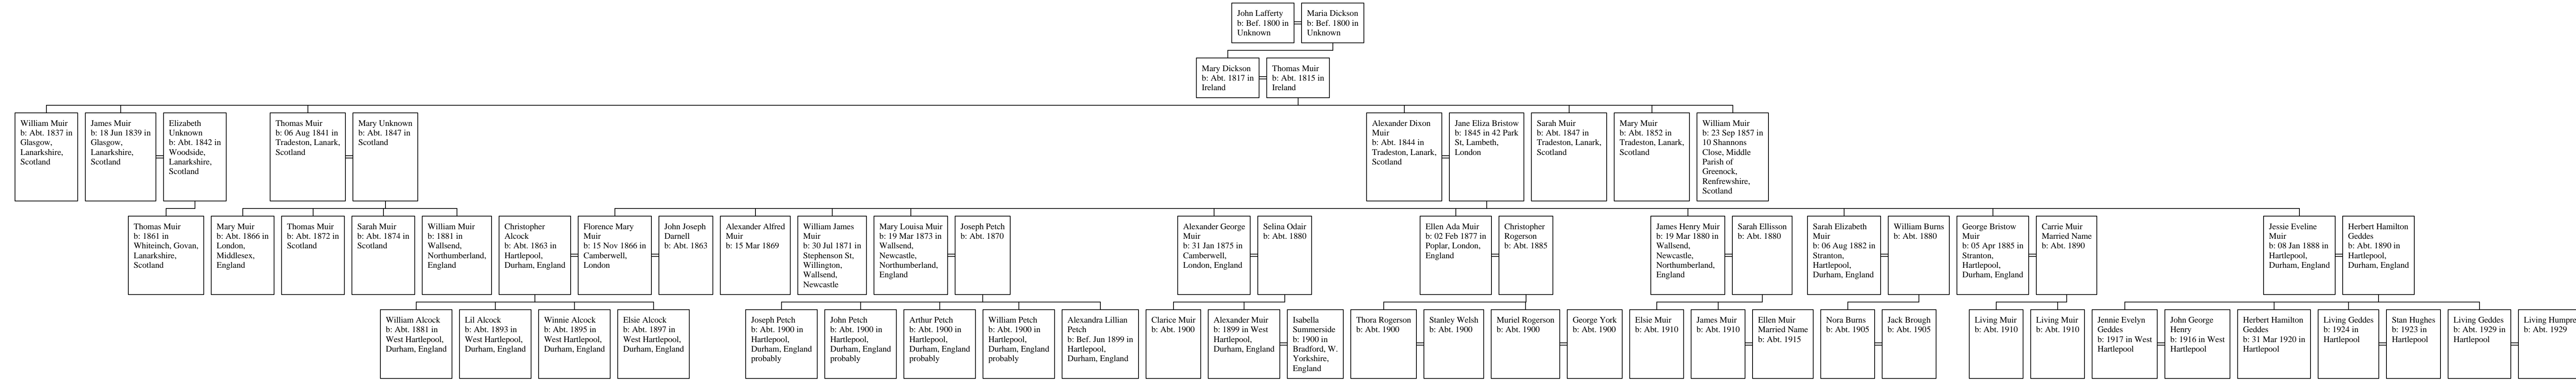

Descendants of John Lafferty

William Muir
b: Abt. 1837 in
Glasgow,
Lanarkshire,
Scotland

James Muir
b: 18 Jun 1839 in
Glasgow,
Lanarkshire,
Scotland

Elizabeth
Unknown
b: Abt. 1842 in
Woodside,
Lanarkshire,
Scotland