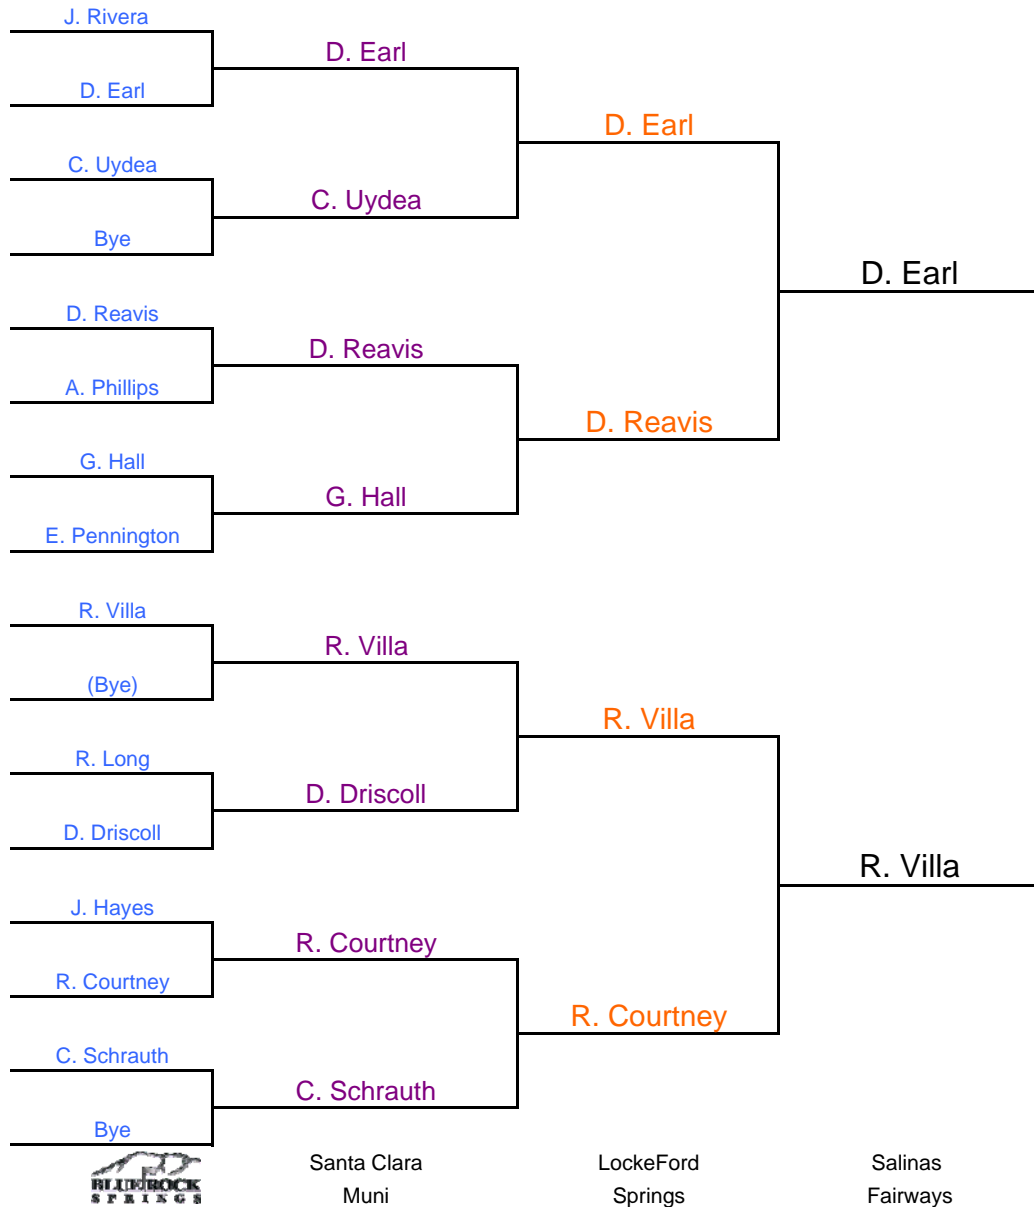

FLIGHT "A"

**HDC
GOLF '07**

FLIGHT "B"

**HDC
GOLF '07**

FLIGHT "C"

**HDC
GOLF '07**

Santa Clara
Muni

LockeFord
Springs

Salinas
Fairways