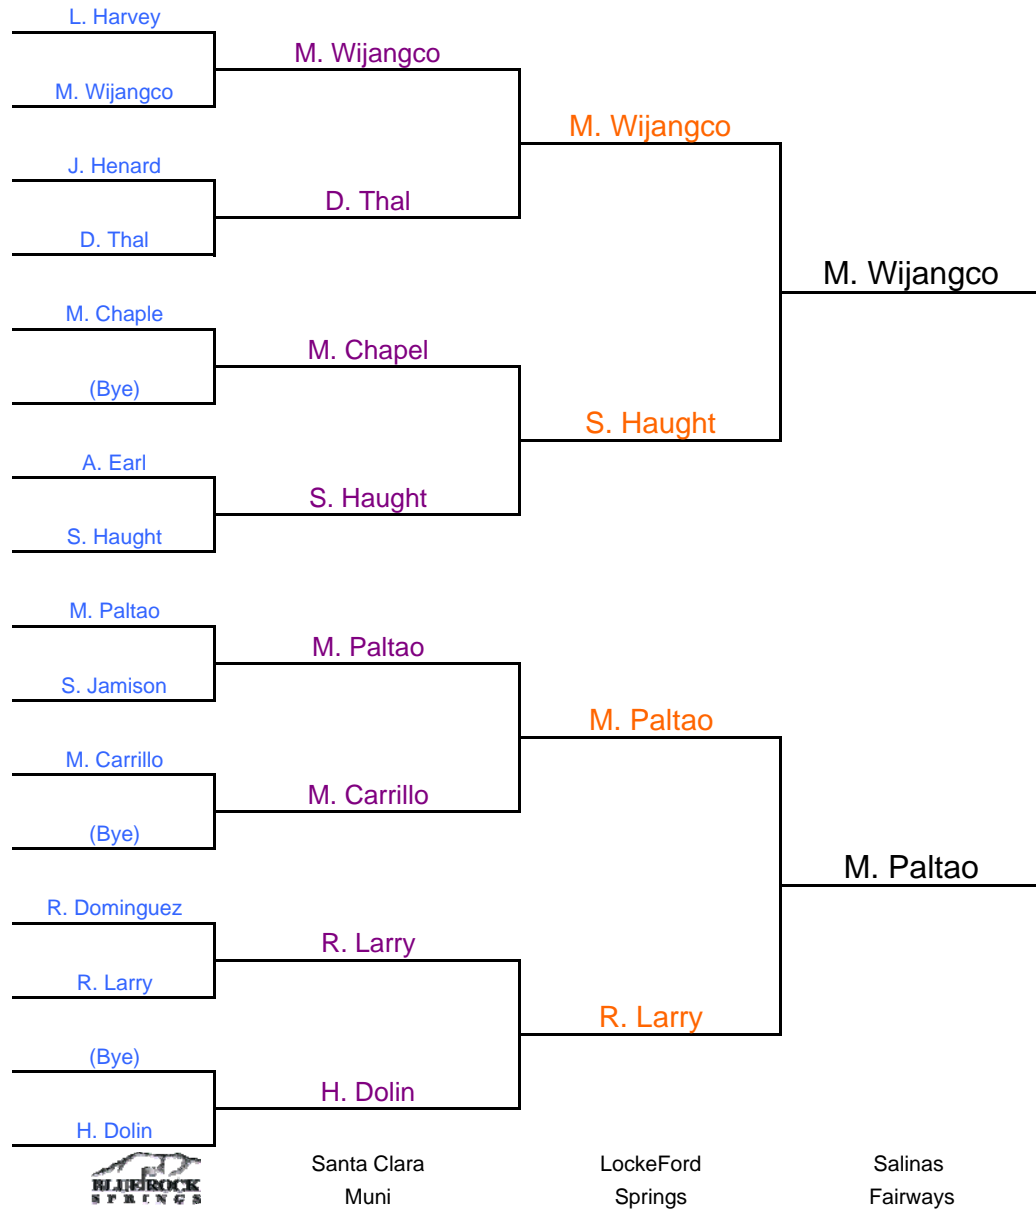

FLIGHT "A"

**HDC
GOLF '07**

FLIGHT "B"

**HDC
GOLF '07**

FLIGHT "C"

**HDC
GOLF '07**

Santa Clara
Muni

LockeFord
Springs

Salinas
Fairways