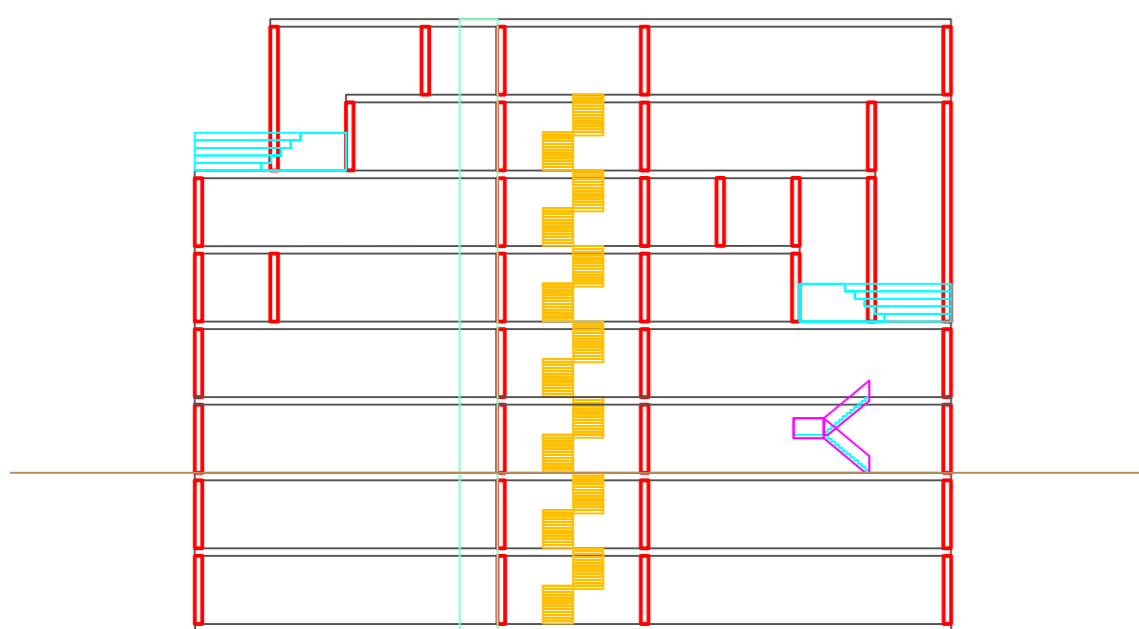

Massing Model

Precedence

The Eyebeam Museum of Art and Technology

Mahler 4 Office Tower :UN Studio

The Highline :Diller Scofidio & Renfro

All Hallow's School :Cox Rayner

Building Layout

Site Plan

Studio Space

Elevations and Section 1:500

Circulation Section

North Elevation

South Elevation

Plans 1:500

Basement 2

Basement 1

Ground Floor

2nd Floor