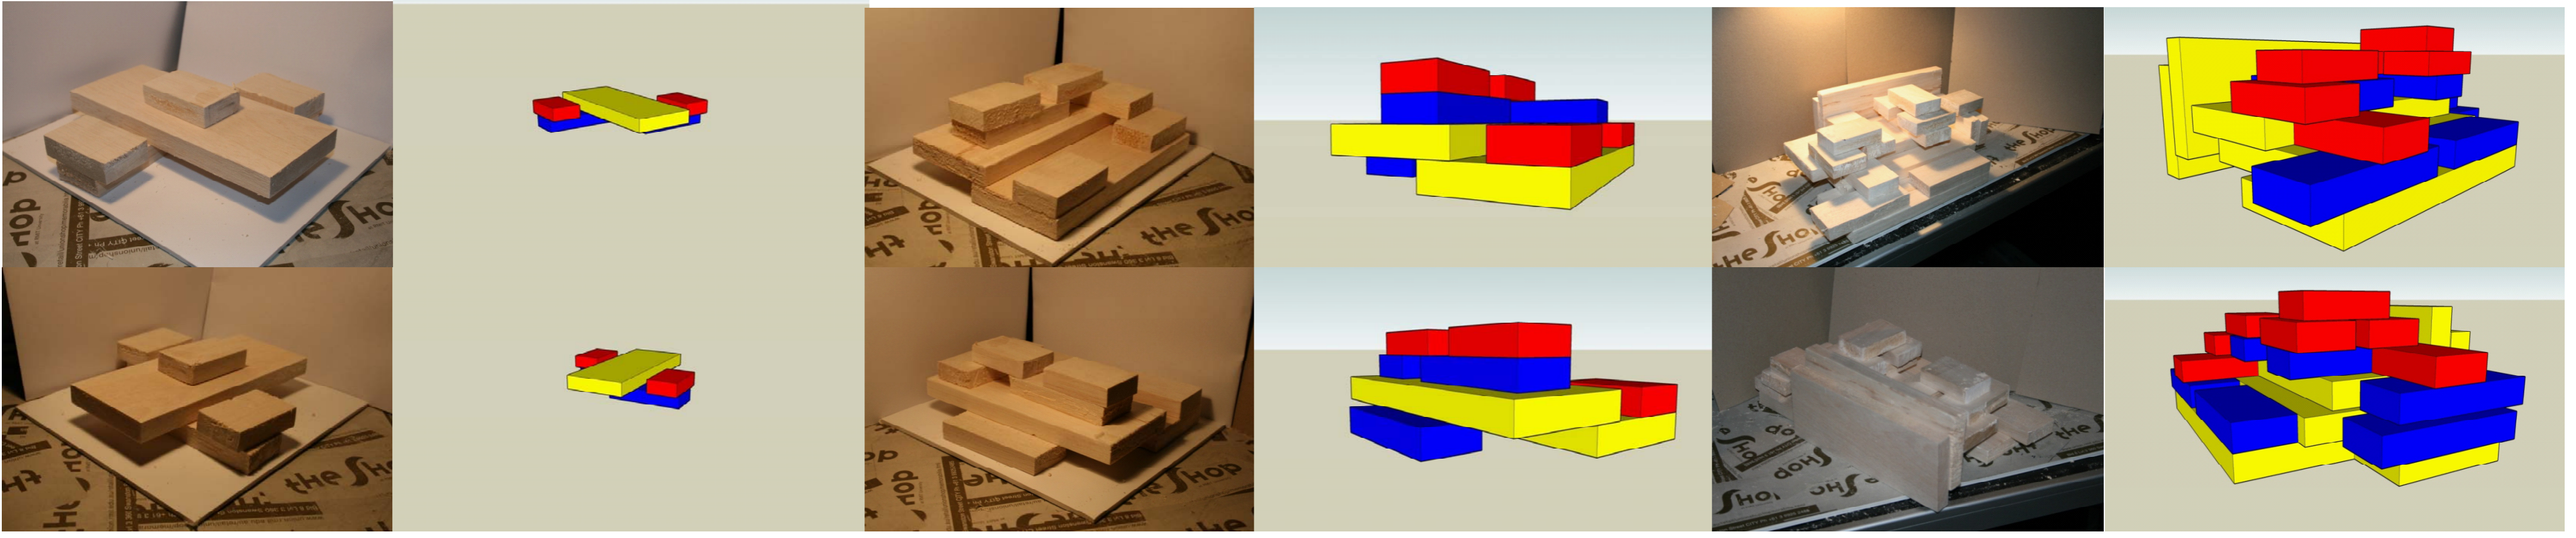

Massing Model

Precedence

The Eyebeam Museum of Art and Technology

Mahler 4 Office Tower :UN Studio

The Highline :Diller Scofidio & Renfro

All Hallow's School :Cox Rayner

Building Layout

Site Plan

Studio Space

Elevations and Section 1:500

Circulation Section

North Elevation

South Elevation

Plans 1:500

Basement 2

Basement 1

Ground Floor

2nd Floor