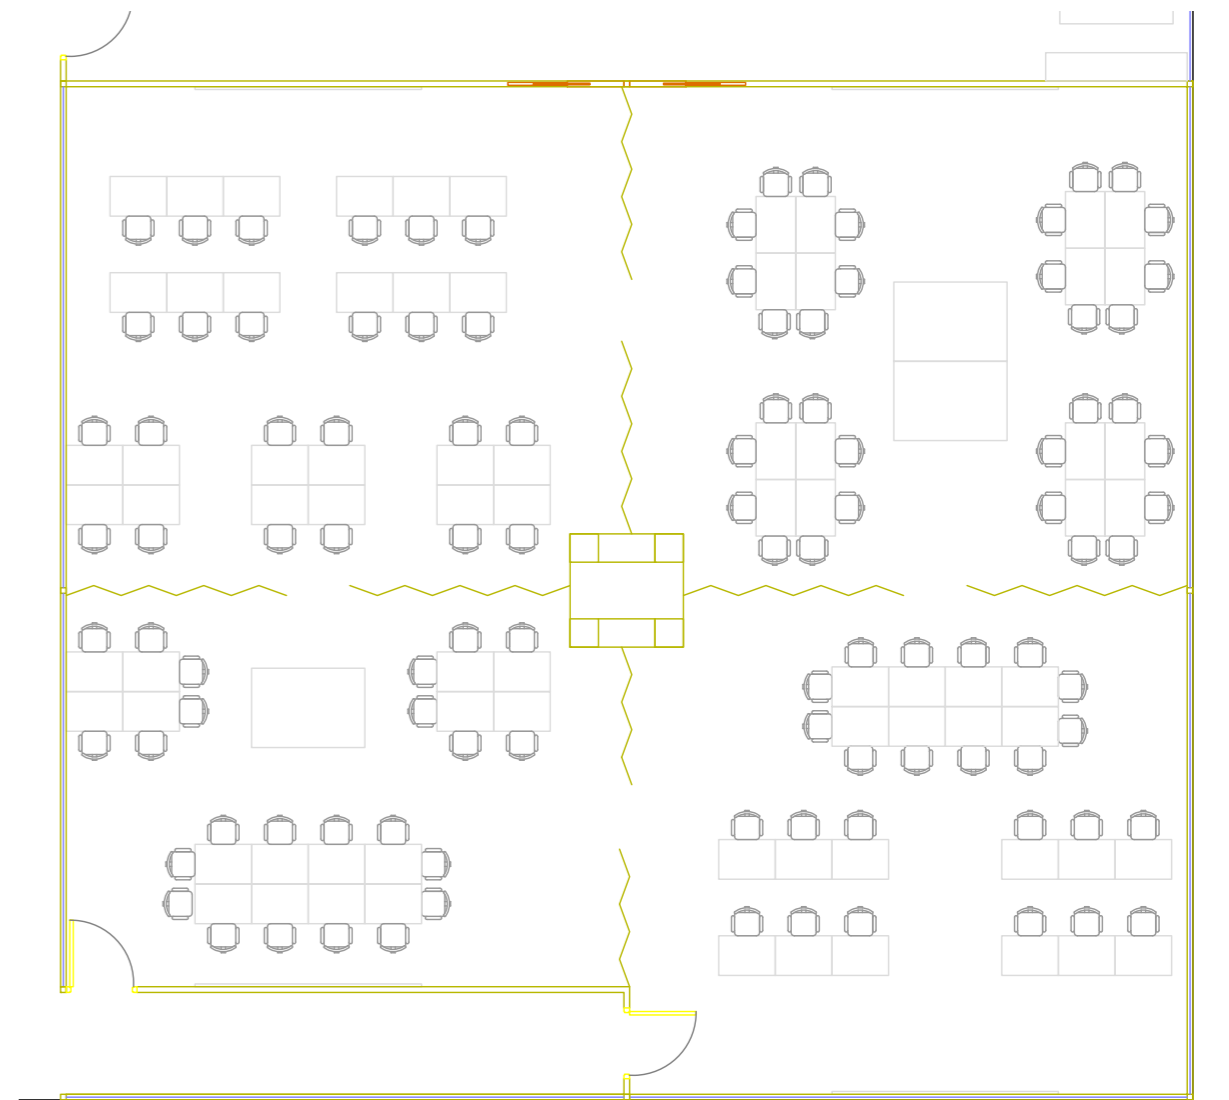

Massing Model

Precedence

The Eyebeam Museum of Art and Technology

Mahler 4 Office Tower :UN Studio

The Highline :Diller Scofidio & Renfro

All Hallow's School :Cox Rayner

Building Layout

Site Plan

Studio Space

Elevations and Section 1:500

Circulation Section

North Elevation

South Elevation

Plans 1:500

Basement 2

Basement 1

Ground Floor

2nd Floor