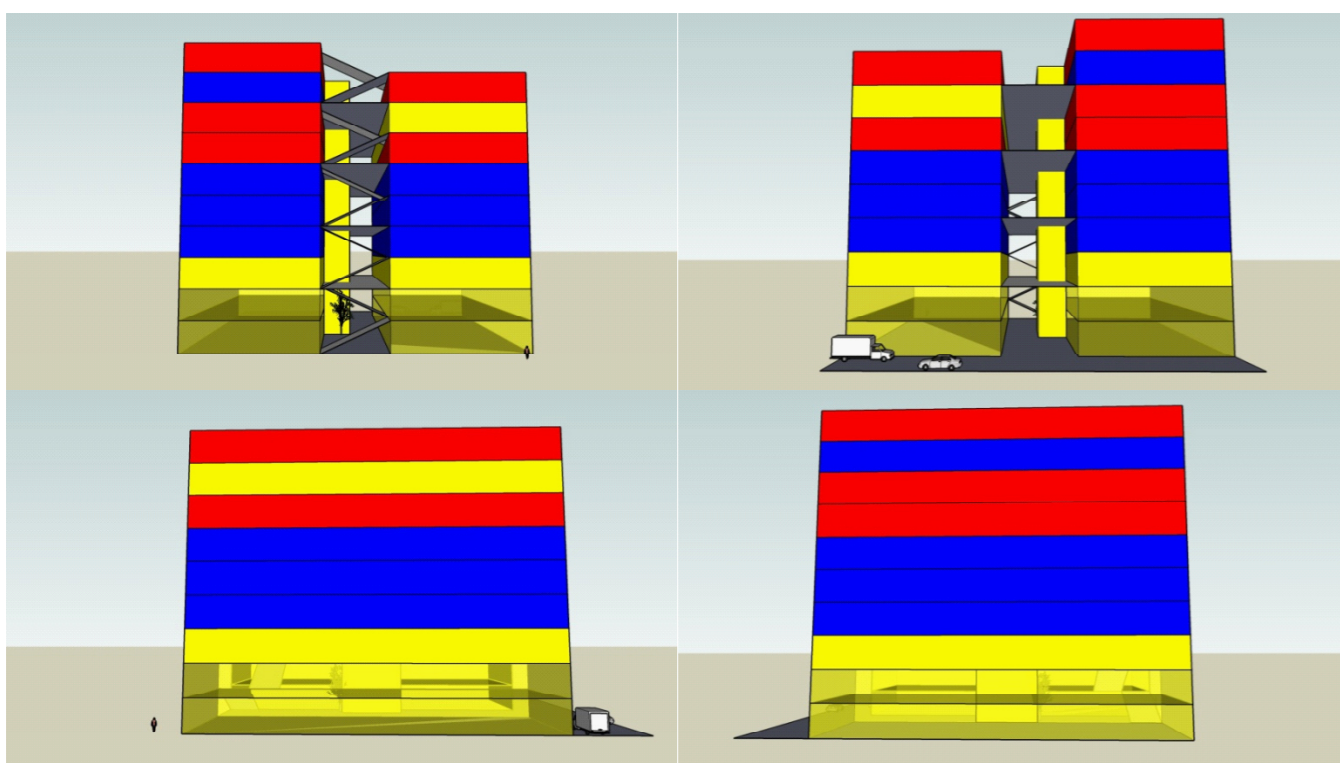

Massing Model

Precedence

The Eyebeam Museum of Art and Technology

Mahler 4 Office Tower :UN Studio

The Highline :Diller Scofidio & Renfro

All Hallow's School :Cox Rayner

Building Layout

Site Plan

Studio Space

Elevations and Section 1:500

Circulation Section

North Elevation

South Elevation

Plans 1:500

Basement 2

Basement 1

Ground Floor

2nd Floor