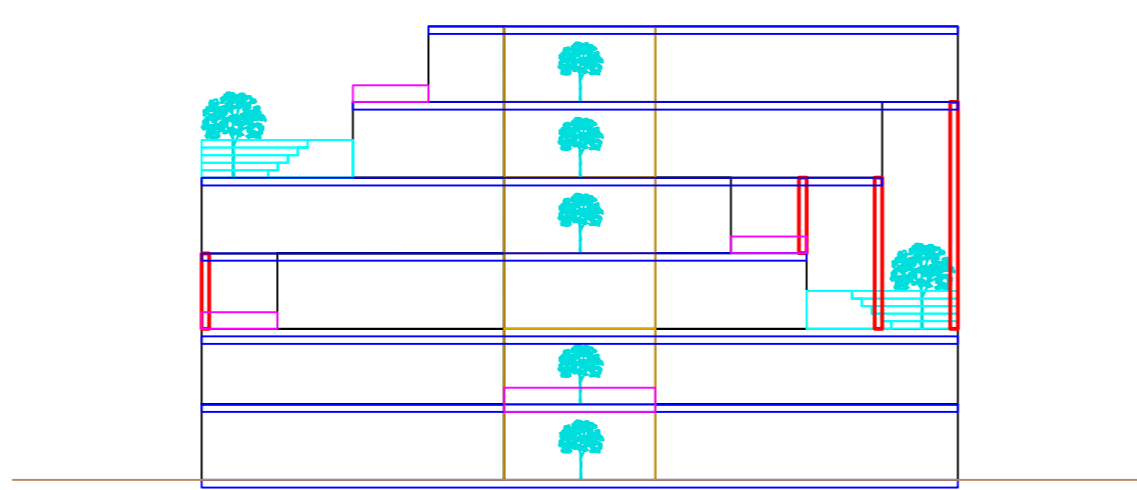

Massing Model

Precedence

The Eyebeam Museum of Art and Technology

Mahler 4 Office Tower :UN Studio

The Highline :Diller Scofidio & Renfro

All Hallow's School :Cox Rayner

Building Layout

Site Plan

Studio Space

Elevations and Section 1:500

Circulation Section

North Elevation

South Elevation

Plans 1:500

Basement 2

Basement 1

Ground Floor

2nd Floor