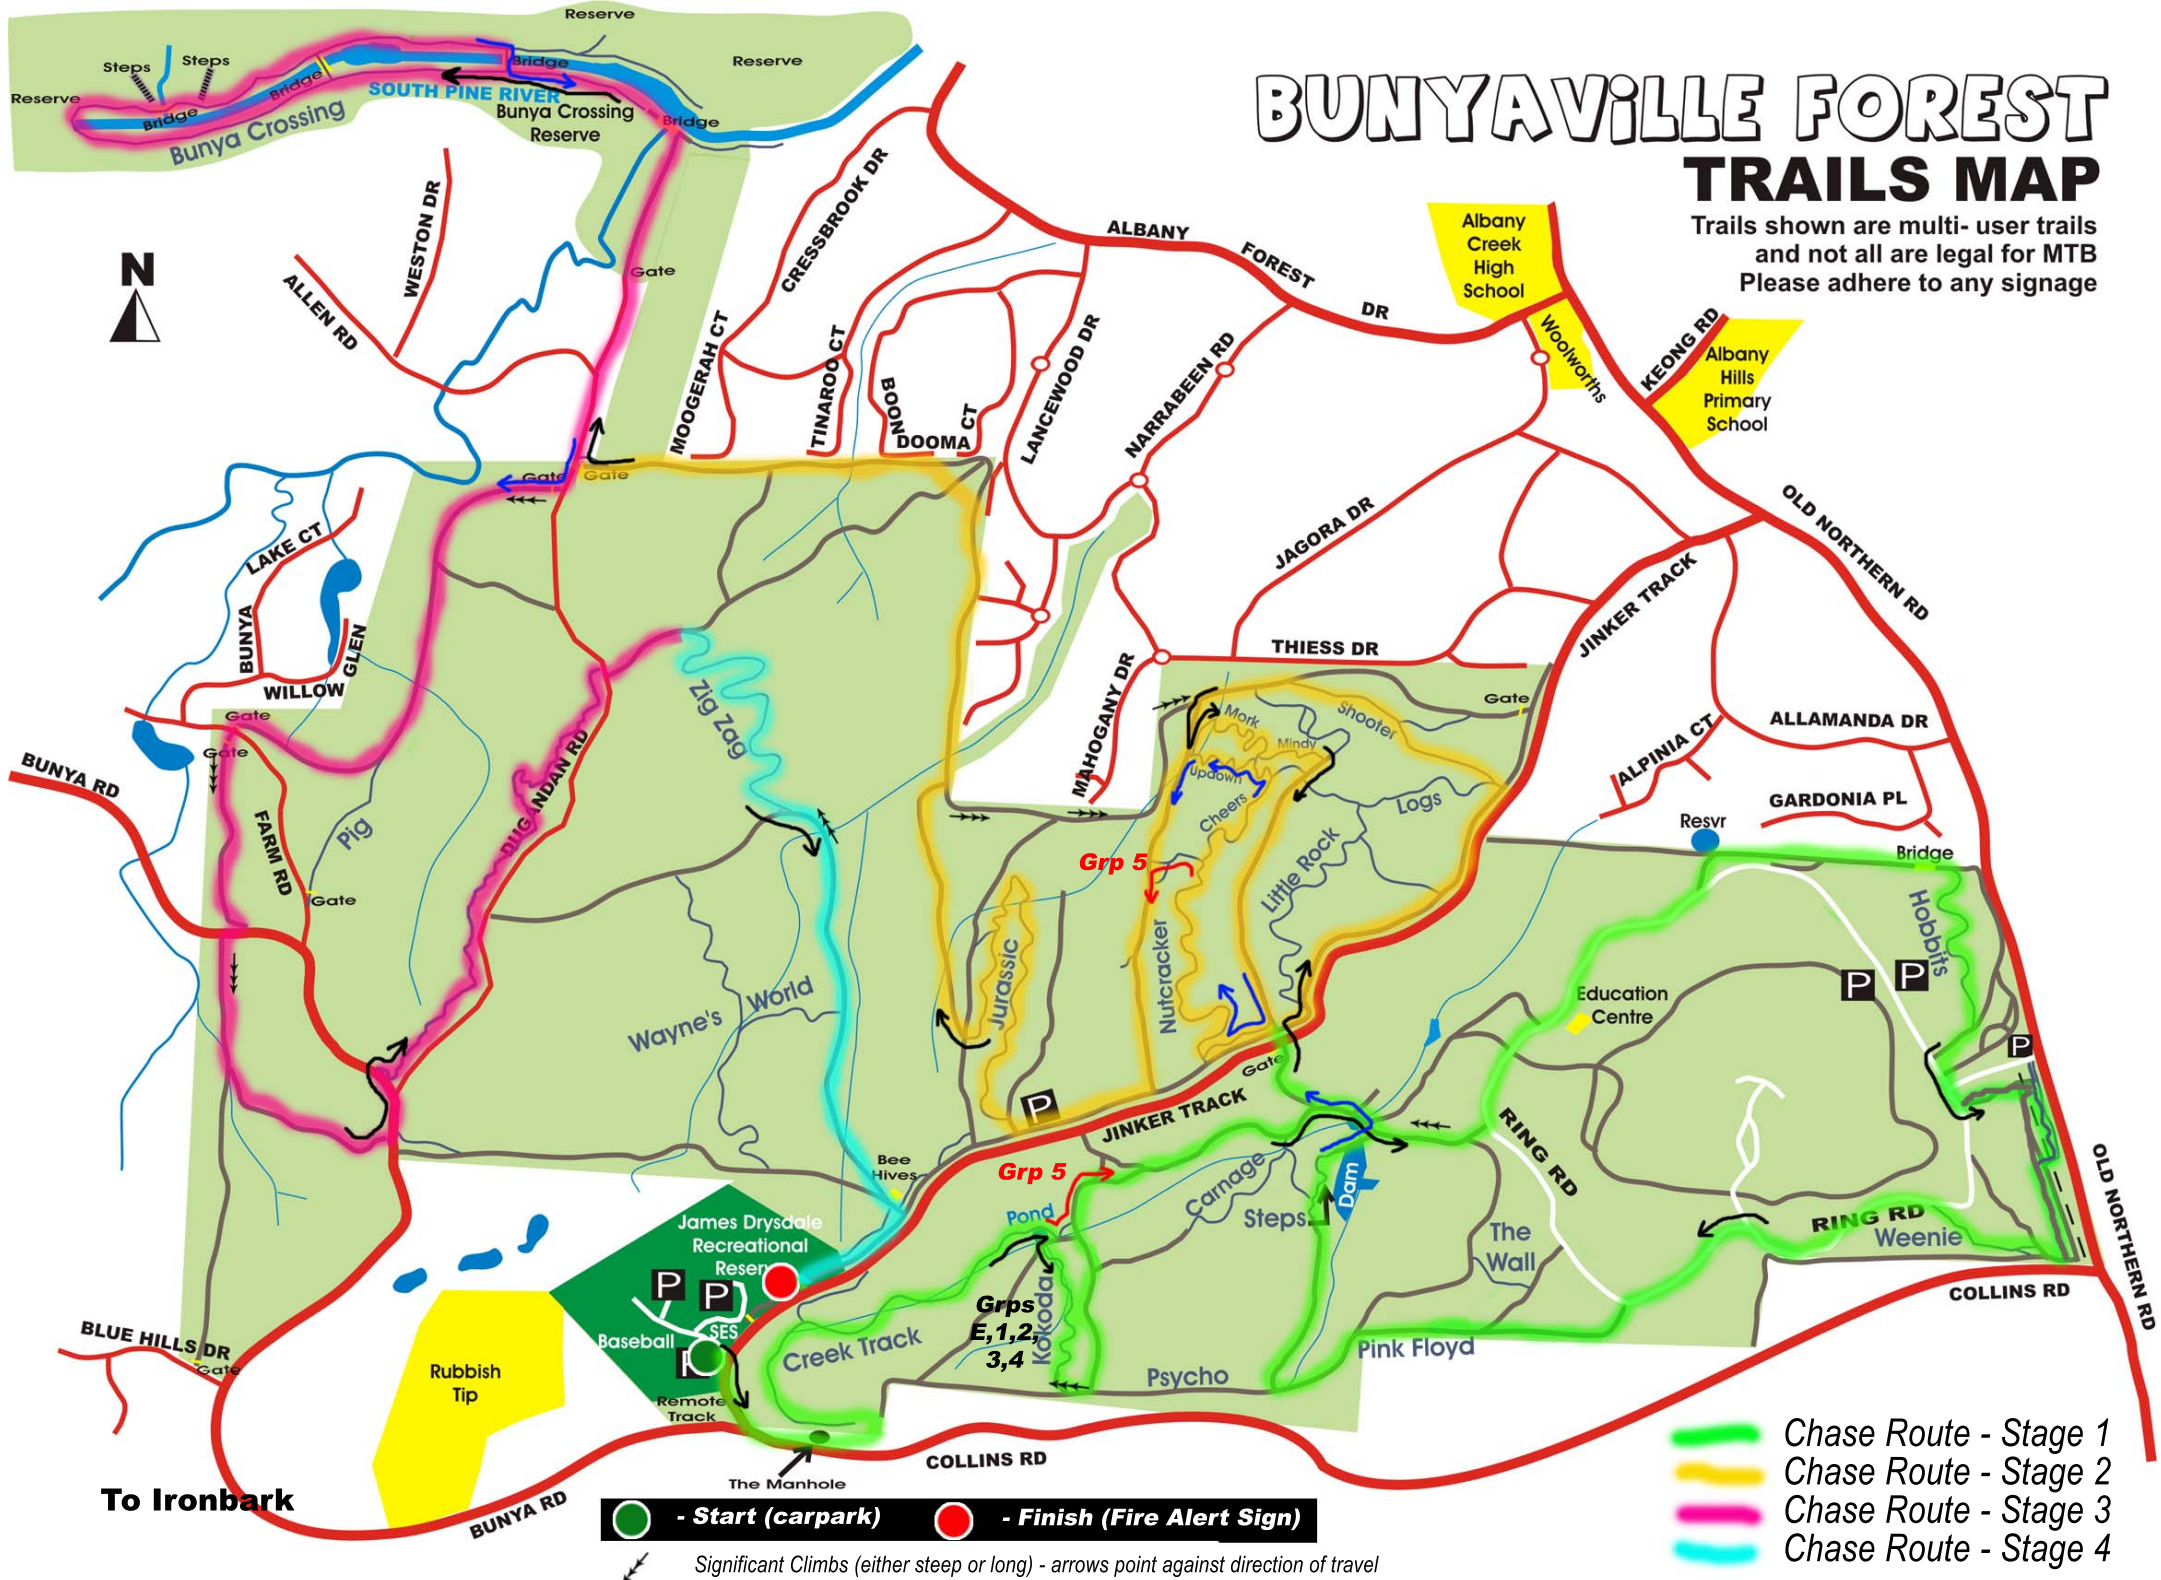

# BUNYAVILLE FOREST TRAILS MAP

Trails shown are multi-user trails and not all are legal for MTB  
Please adhere to any signage

To Ironbark