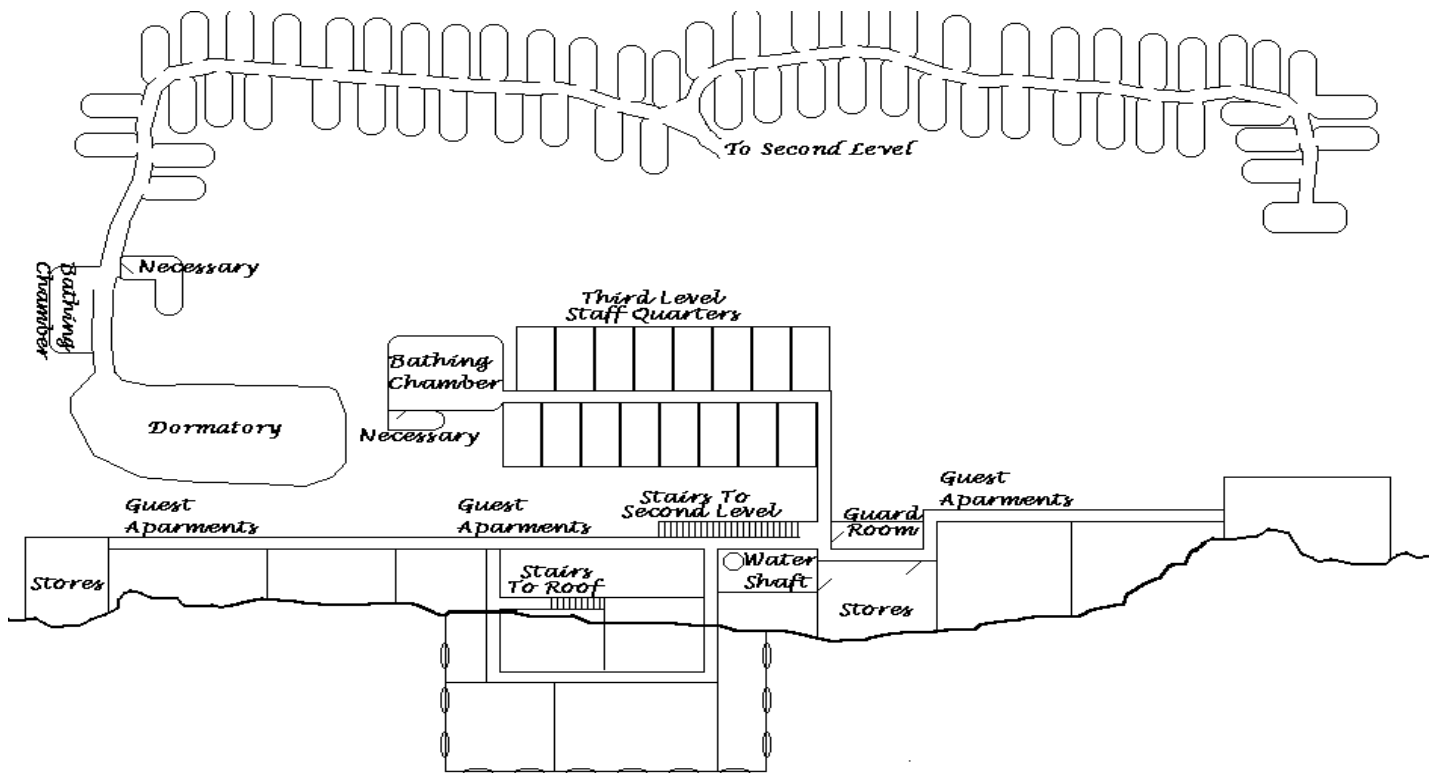

Maps of North Valley Hold

The Lower Levels

The Main Level

Second Level

Third Level

Roof

North Valley Immediate Environs

General Arrangement of North Valley Hold

- A - Valley Hold
- B - Unnamed Neighbor Hold
- C - Steep pass that separates the northern valley from the southern one.
- D - Silver Mines
- E - Minecraft Hall
- F - Farmcraft Hall
- G - Timber Seasoning Caverns
- H - Iron Mines
- I - Beastcraft Hall
- - Hold Borders

Approximately 70 miles by 40-50 miles