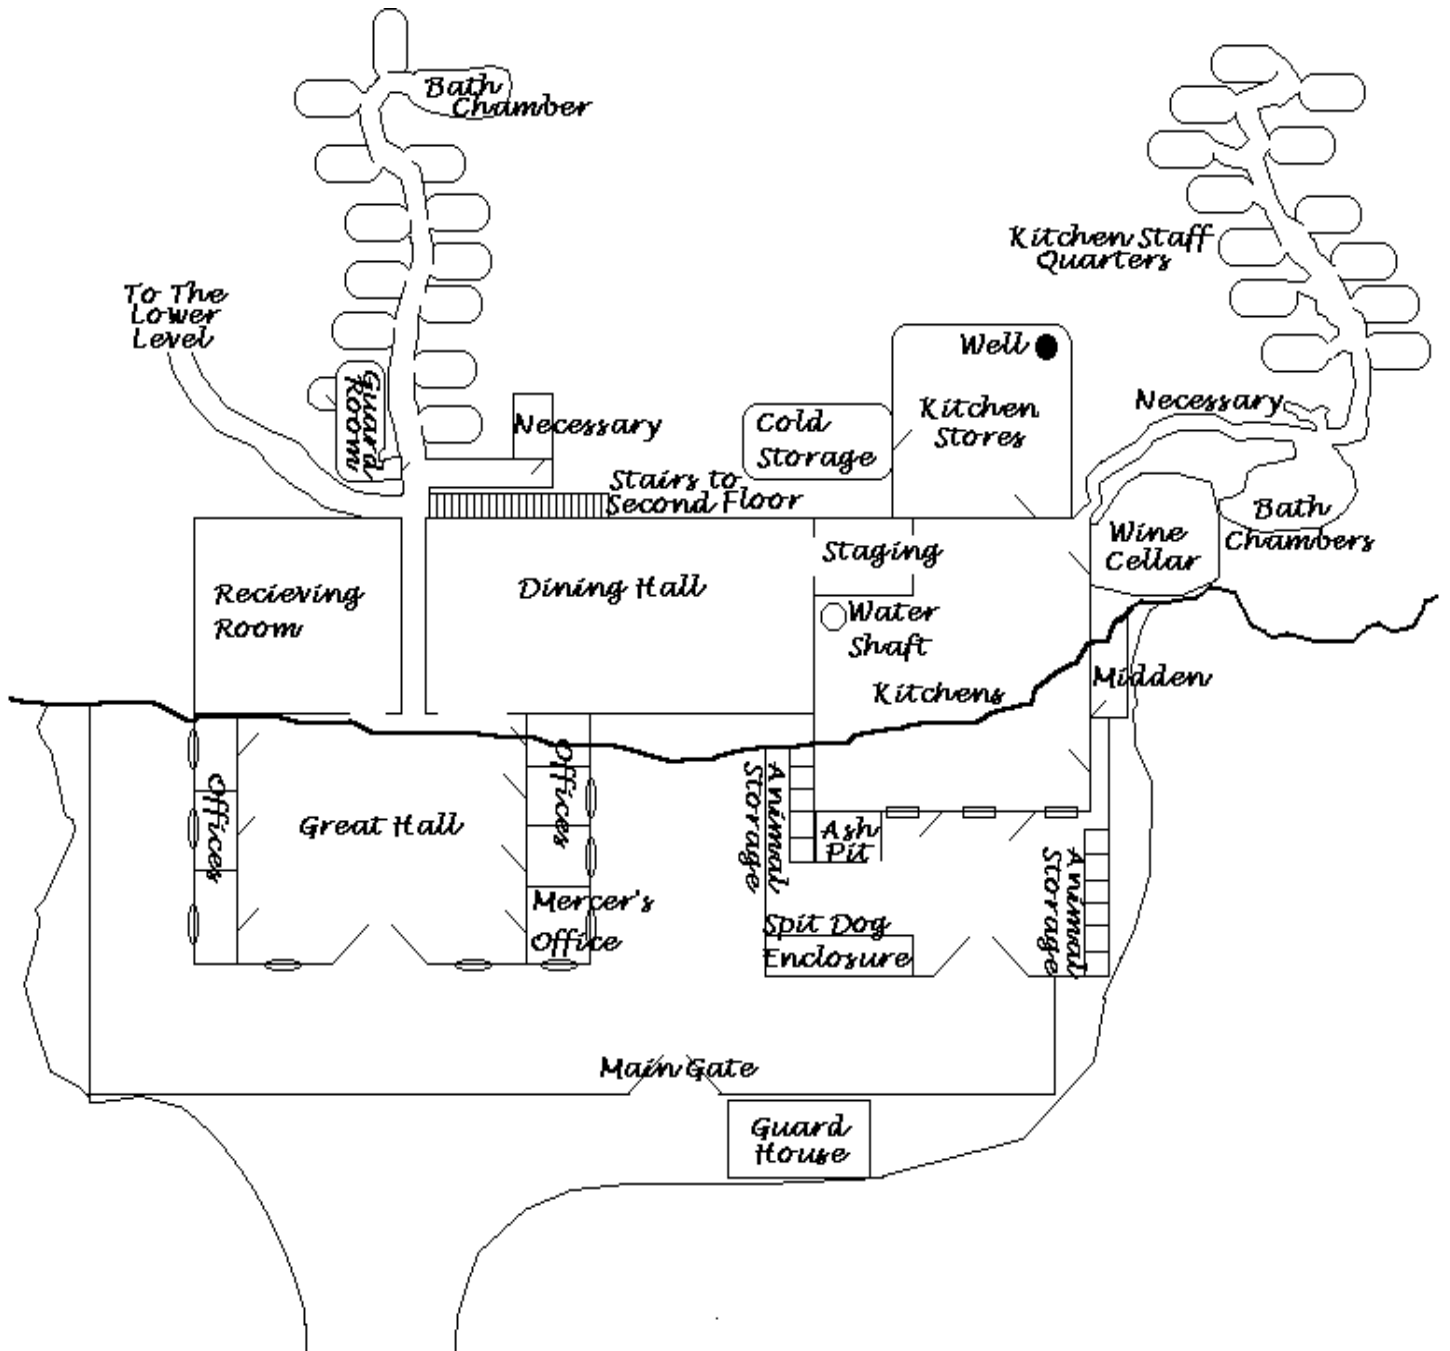

Maps of North Valley Hold

The Lower Levels

The Main Level

Second Level

Third Level

Roof

North Valley Immediate Environs

General Arrangement of North Valley Hold

- A - Valley Hold
- B - Unnamed Neighbor Hold
- C - Steep pass that separates the northern valley from the southern one.
- D - Silver Mines
- E - Minecraft Hall
- F - Farmcraft Hall
- G - Timber Seasoning Caverns
- H - Iron Mines
- I - Beastcraft Hall
- - Hold Borders

Approximately 70 miles by 40-50 miles