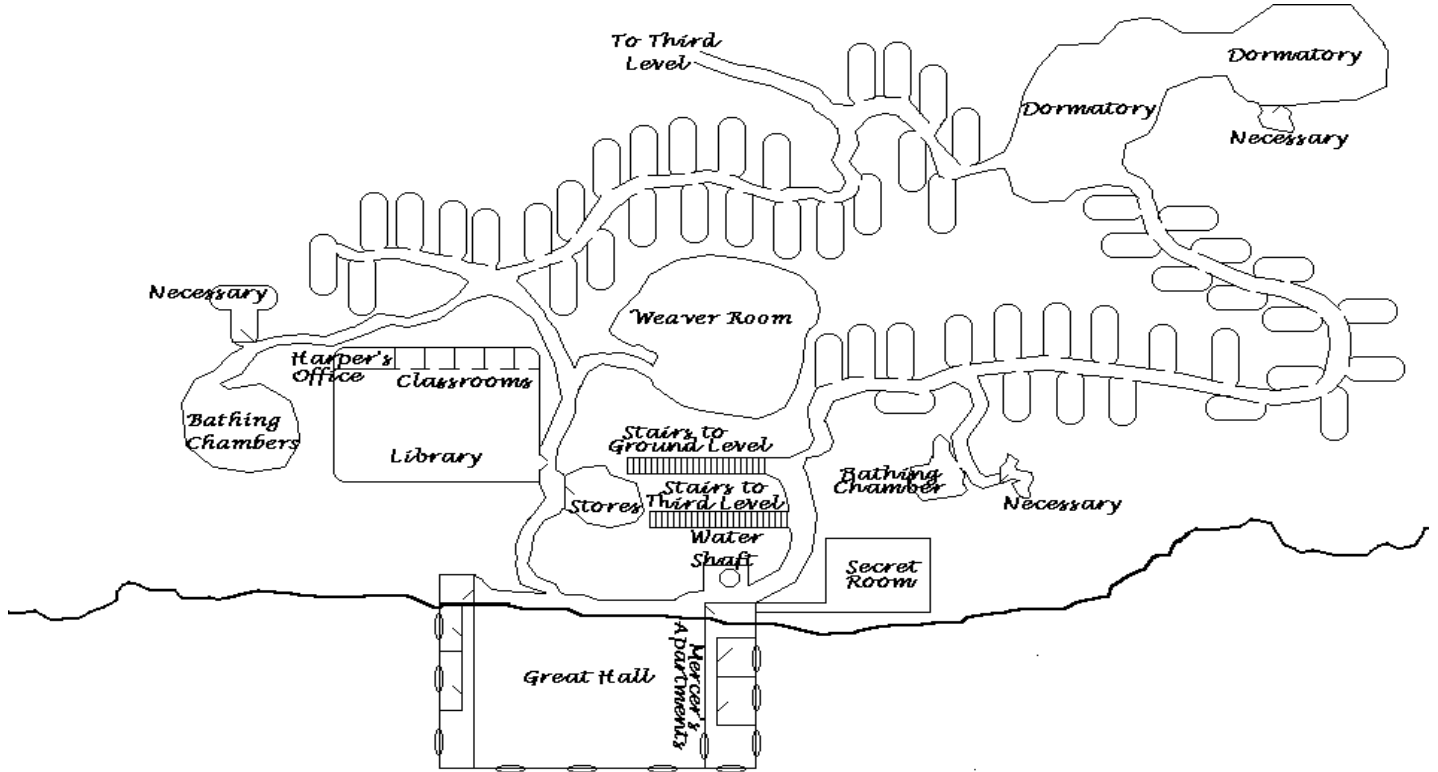

Maps of North Valley Hold

The Lower Levels

The Main Level

Second Level

Third Level

Roof

North Valley Immediate Environs

General Arrangement of North Valley Hold

- A - Valley Hold
- B - Unnamed Neighbor Hold
- C - Steep pass that separates the northern valley from the southern one.
- D - Silver Mines
- E - Minecraft Hall
- F - Farmcraft Hall
- G - Timber Seasoning Caverns
- H - Iron Mines
- I - Beastcraft Hall
- - Hold Borders

Approximately 70 miles by 40-50 miles