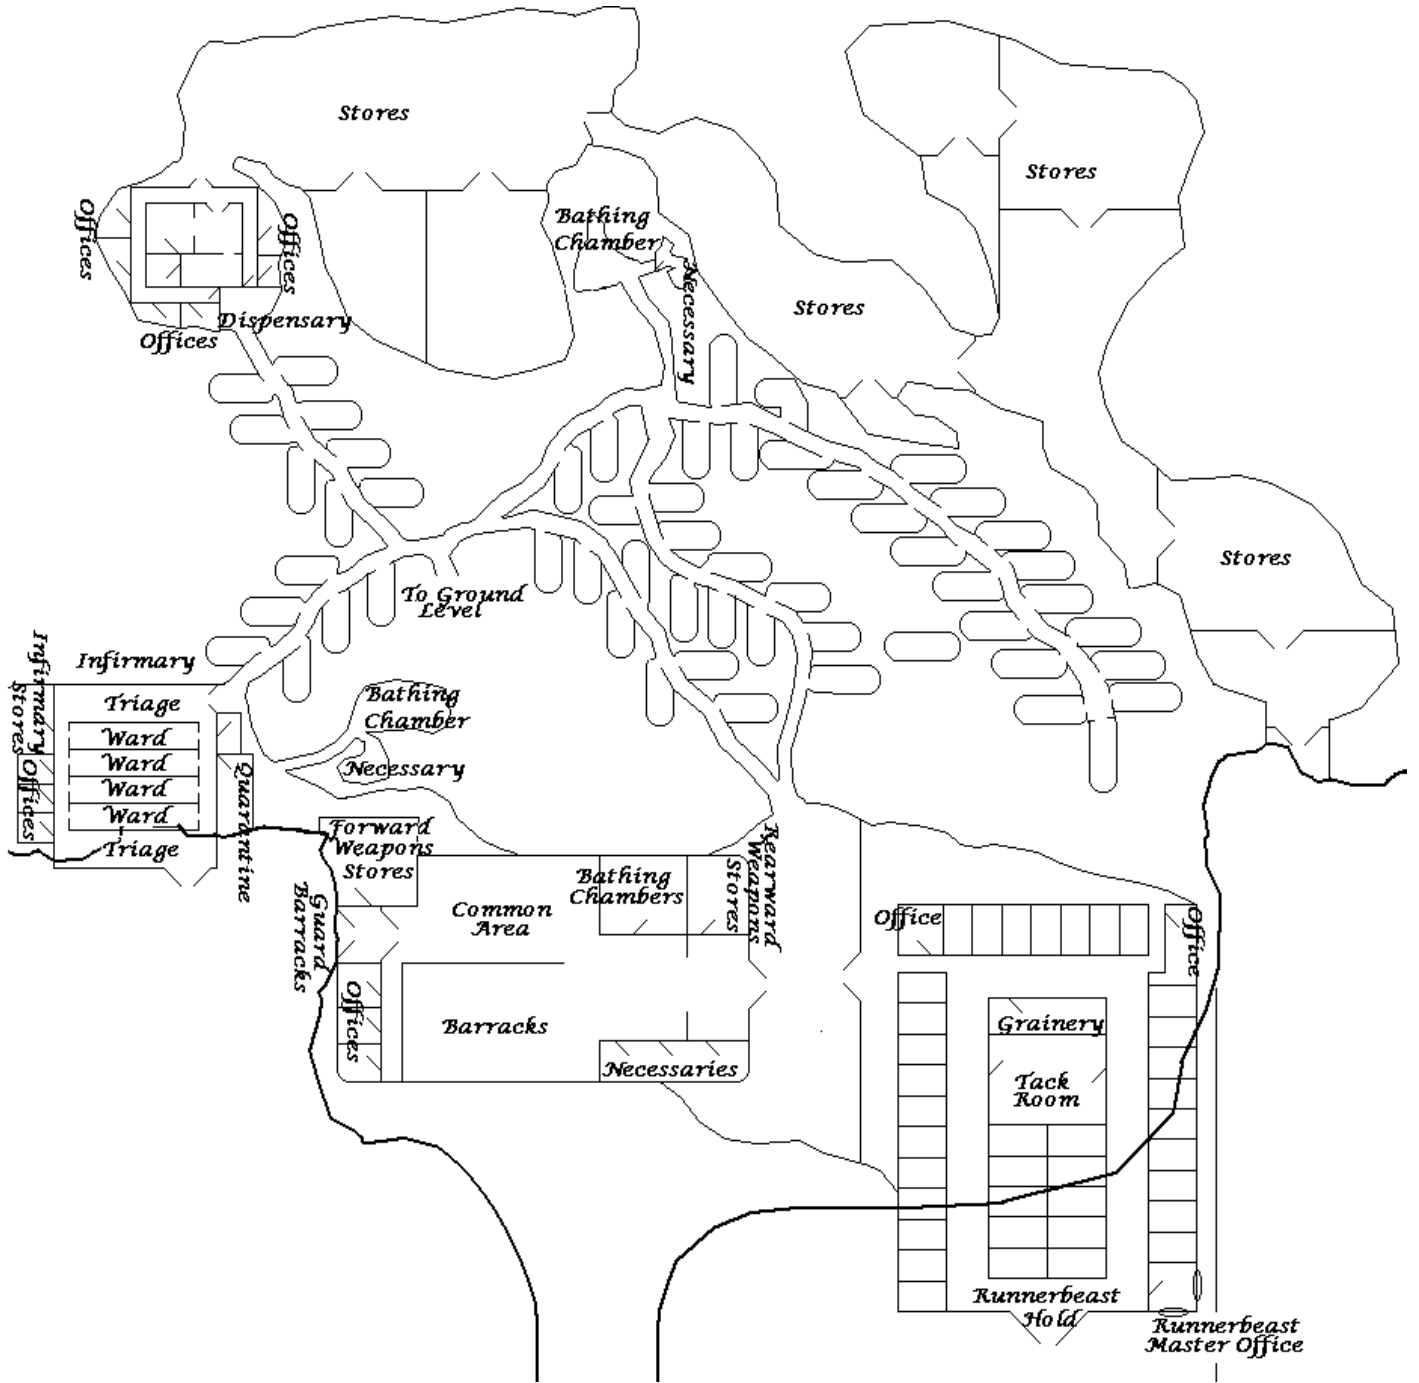

Maps of North Valley Hold

The Lower Levels

The Main Level

Second Level

Third Level

Roof

North Valley Immediate Environs

General Arrangement of North Valley Hold

- A - Valley Hold
- B - Unnamed Neighbor Hold
- C - Steep pass that separates the northern valley from the southern one.
- D - Silver Mines
- E - Minecraft Hall
- F - Farmcraft Hall
- G - Timber Seasoning Caverns
- H - Iron Mines
- I - Beastcraft Hall
- - Hold Borders

Approximately 70 miles by 40-50 miles