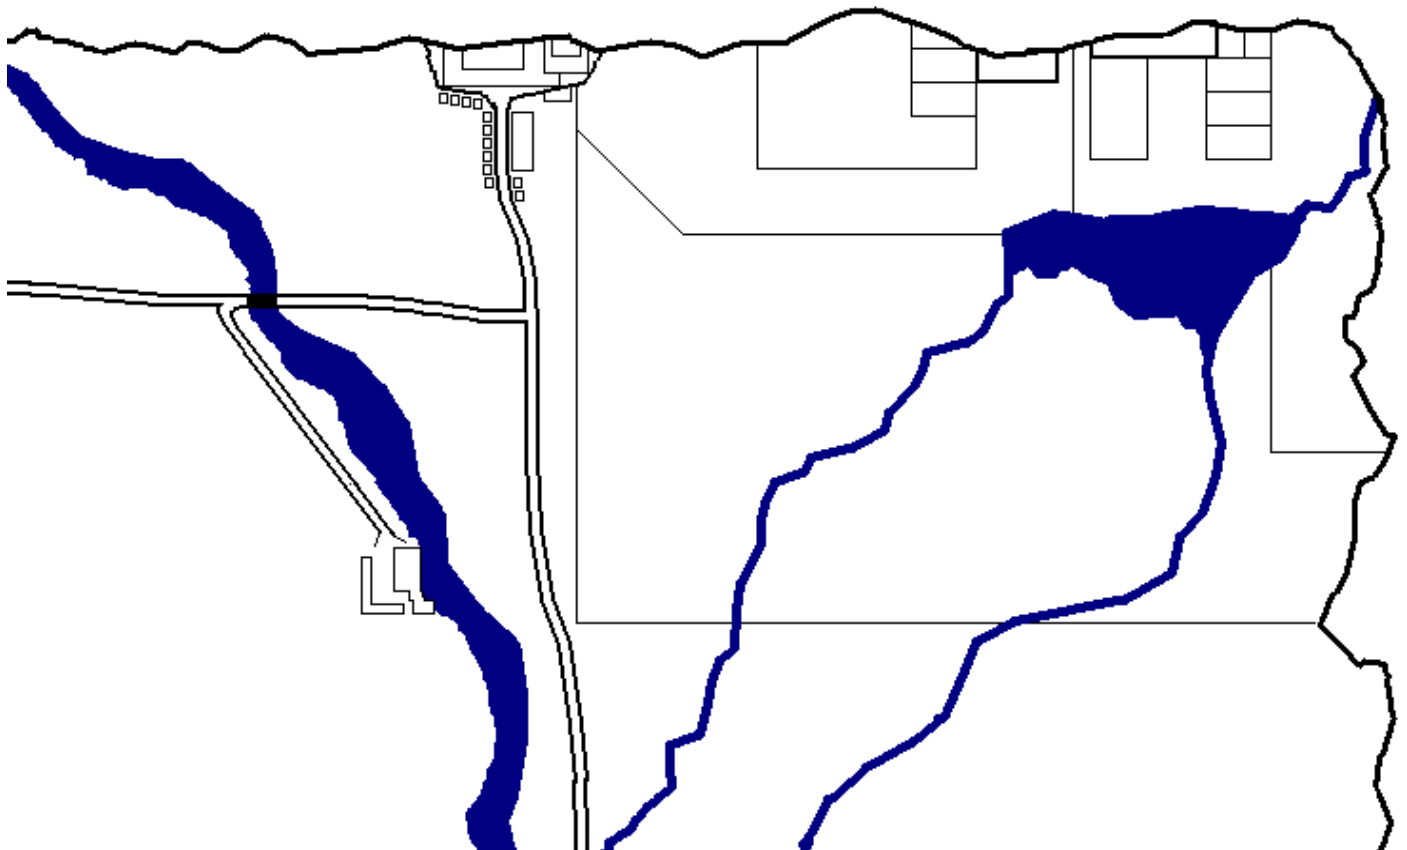

Maps of North Valley Hold

The Lower Levels

The Main Level

Second Level

Third Level

Roof

North Valley Immediate Environs

General Arrangement of North Valley Hold

- A - Valley Hold
- B - Unnamed Neighbor Hold
- C - Steep pass that separates the northern valley from the southern one.
- D - Silver Mines
- E - Minecraft Hall
- F - Farmcraft Hall
- G - Timber Seasoning Caverns
- H - Iron Mines
- I - Beastcraft Hall
- - Hold Borders

Approximately 70 miles by 40-50 miles