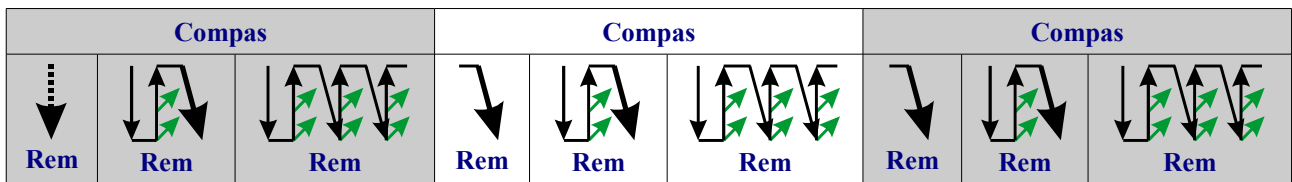

Folia en RE menor

Takt

3/4

Systema de rasqueo

Partitura dettagliert

Lfd Nr	Tonos								
1	Rem	Rem	Rem	Rem	Rem	Rem	Rem	Rem	Rem
2	La7	La7	La7	La7	La7	La7	Rem	Rem	Do7
3	Fa	Fa	Fa	Do7	Do7	Do7	Do7	Do7	Do7
4	Fa	Fa	Fa	Fa	Fa	Fa	Do7	Do7	Do7
5	Do7	Do7	Do7	Fa	Fa	Fa7	Sib	Sib	Sib
6	La7	La7	La7	La7	La7	La7	RE	RE	Rem
7	Rem	Rem	Rem	La7	La7	La7	La7	La7	La7
8	Rem	Rem	Do7	Fa	Fa	Fa	Do7	Do7	Do7
9	Do7	Do7	Do7	FA	FA	FA	FA	FA	Do7
10	FA	FA	Fa7	Sib	Sib	Sib	La7	La7	La7
11	La7	La7	La7	RE	RE	Rem		

Partitura Kurzform

Lfd Nr	Tonos								
1	Rem	Rem	Rem	Rem	Rem	Rem	Rem	Rem	Rem
2	La7	La7	La7	La7	La7	La7	Rem	Rem	Do7
3	FA	FA	FA	Do7	Do7	Do7	Do7	Do7	Do7
4	FA	FA	FA	FA	FA	FA	Do7	Do7	Do7
5	Do7	Do7	Do7	FA	FA	Fa7	Sib	Sib	Sib
6	La7	La7	La7	La7	La7	La7	RE	RE	Rem
7	Rem	Rem	Rem	La7	La7	La7	La7	La7	La7
8	Rem	Rem	Do7	FA	FA	FA	Do7	Do7	Do7
9	Do7	Do7	Do7	FA	FA	FA	FA	FA	Do7
10	FA	FA	Fa7	Sib	Sib	Sib	La7	La7	La7
11	La7	La7	La7	RE	RE	Rem			