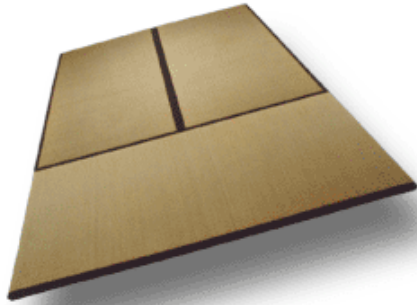

Tatami Bed & Platform

TATAMI PLATFORM

Tatami Platform Floor 270x270cm (9'x9'x8")
Option with 9'x6'x8"

TATAMI BED

Fuji Tatami Bed
Size Available: Single, Double, Queen & Eastern King

Java Deluxe Tatami Bed with 2 Drawer
Option with 4 Drawer
Size Available: Single, Double, Queen & Eastern King

Tatami Mats

Tatami Mat

Thickness: 5.5cm

Density: 17kg/m²

Tatami Platform Design:

Size Available:

Twin 39"x75" or 90cmx200cm

Half Full: 27"x75" or 70cmx200cm

Half Queen: 30"x80" or 80cmx200cm

Half King: 36"x82" or 90cmx200cm

Japanese Standard: 90cmx180cm

Japanese Half Size: 90cmx90cm

Our Tatami factory specializes in manufacturing tatami series products, all of our equipment is shipped from Japan, and all the professional technicians have been trained in Japan.