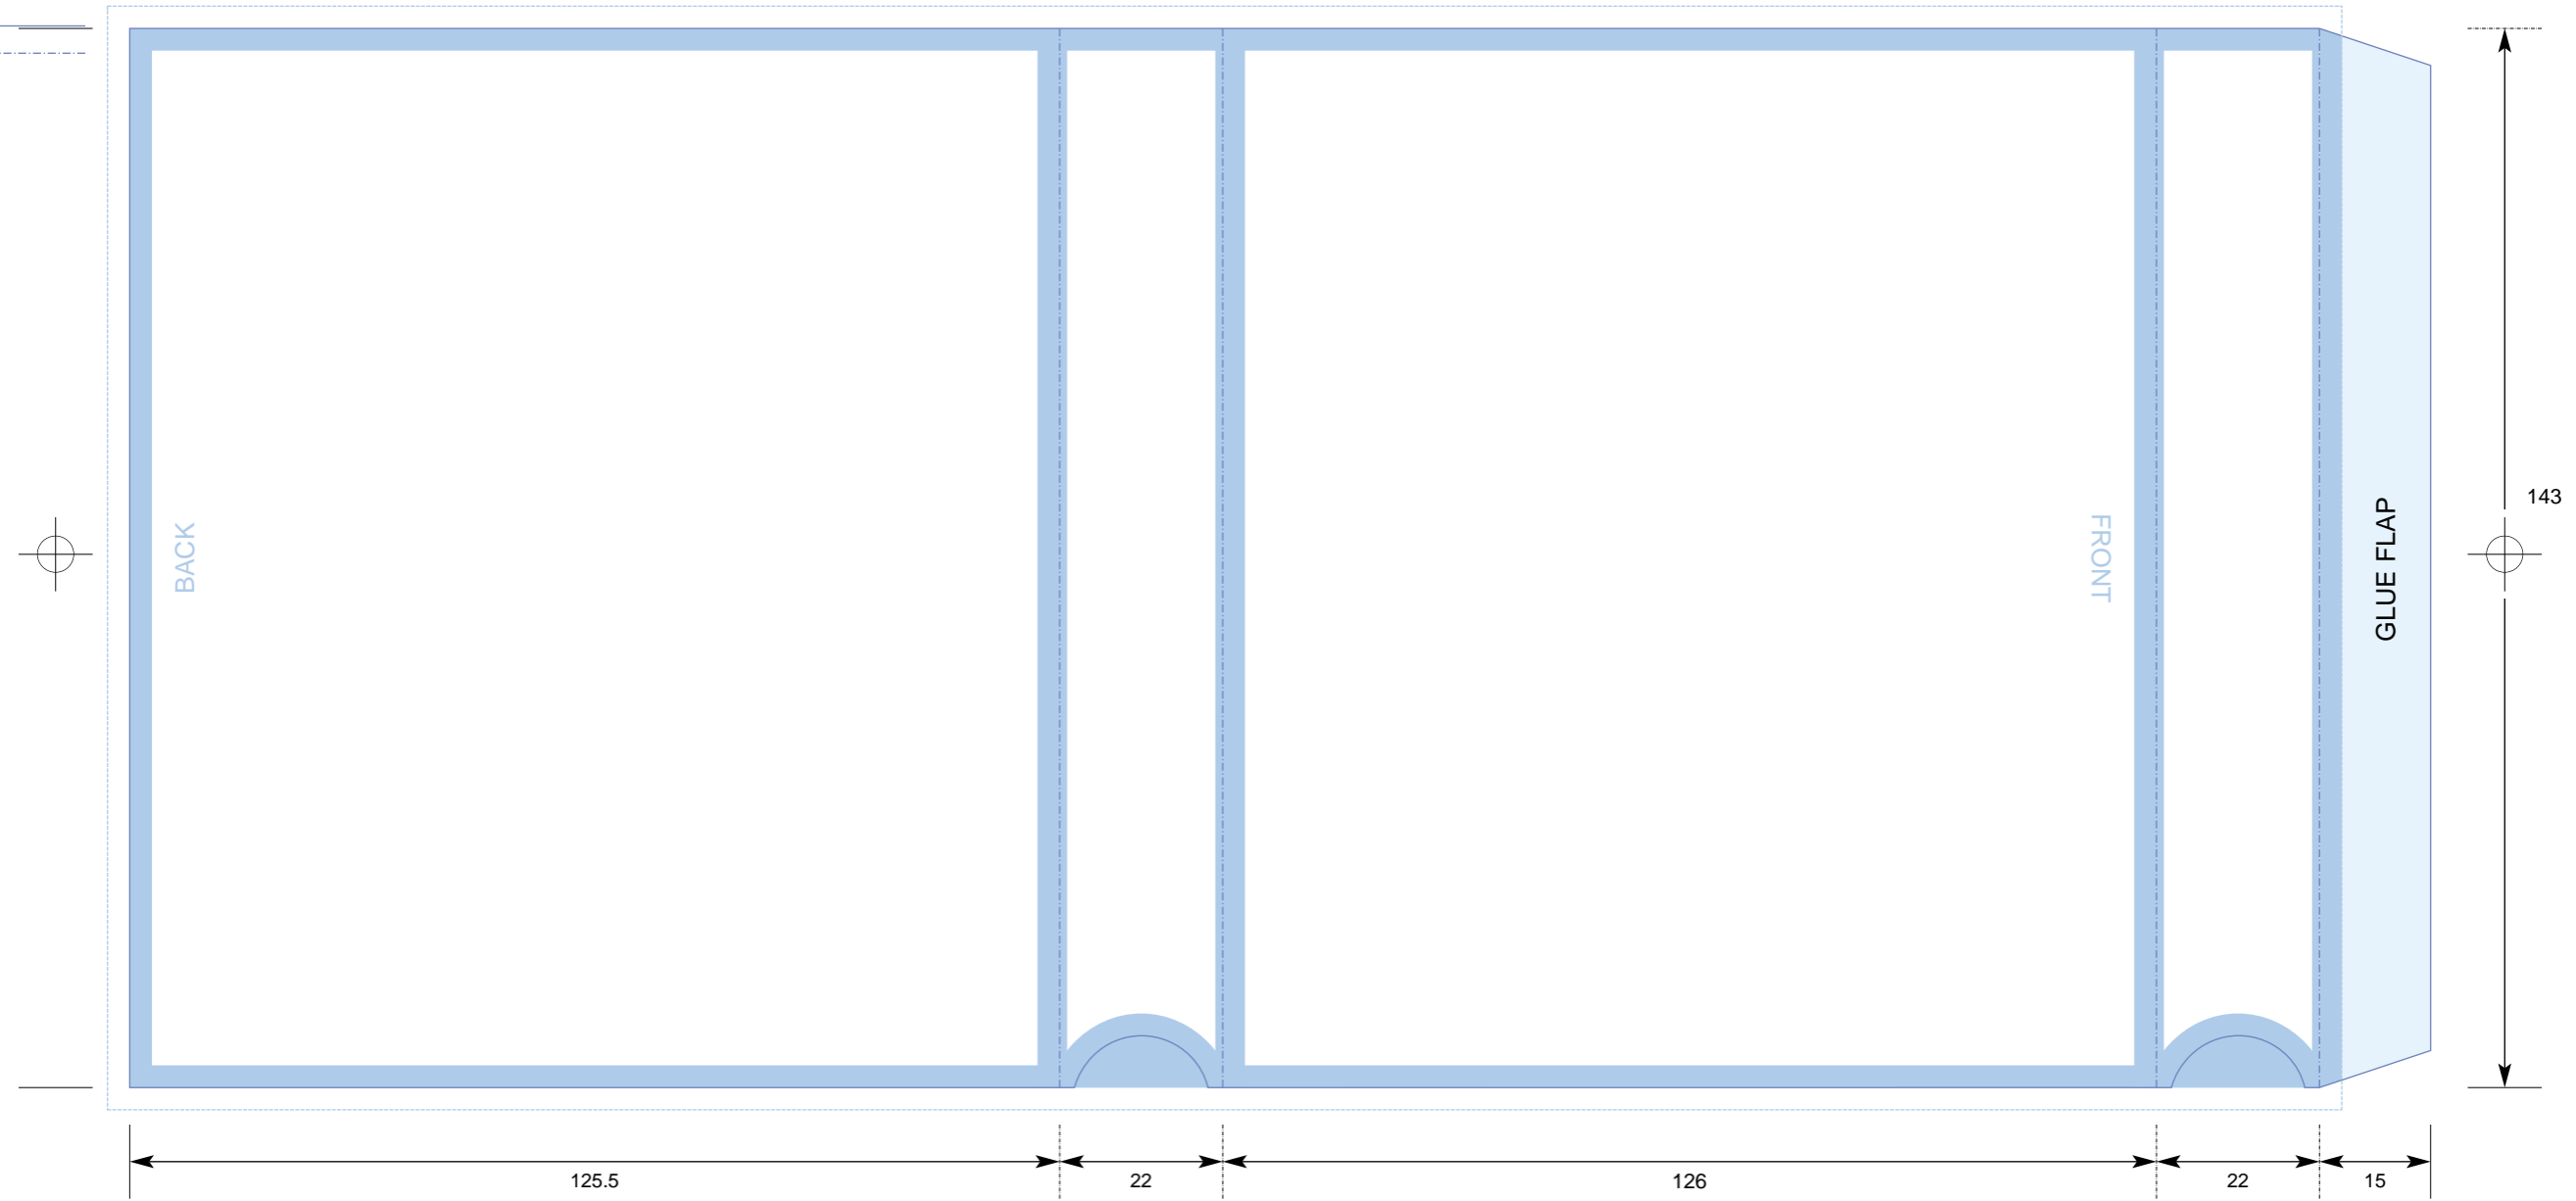

Key:
No text area
No print area
Bleed
Trim
Fold

CTP Template: CD_SLP9
Compact Disc Slipcase open both ends to hold 3 Slimline Jewelcases
Customer
Catalogue No.
Job Title

COLOURS
CYAN
MAGENTA
YELLOW
BLACK

PLEASE NOTE THIS TEMPLATE HAS BEEN CREATED USING SPECIFIC CO-ORDINATES REQUIRED FOR COMPUTER TO PLATE IMAGING AND IS NOT TO BE ALTERED, MOVED OR THE DOCUMENT SIZE CHANGED. ALL DIMENSIONS ARE IN MILLIMETRES. BLEED ALLOWANCE OF 3MM ON TRIMMED EDGES