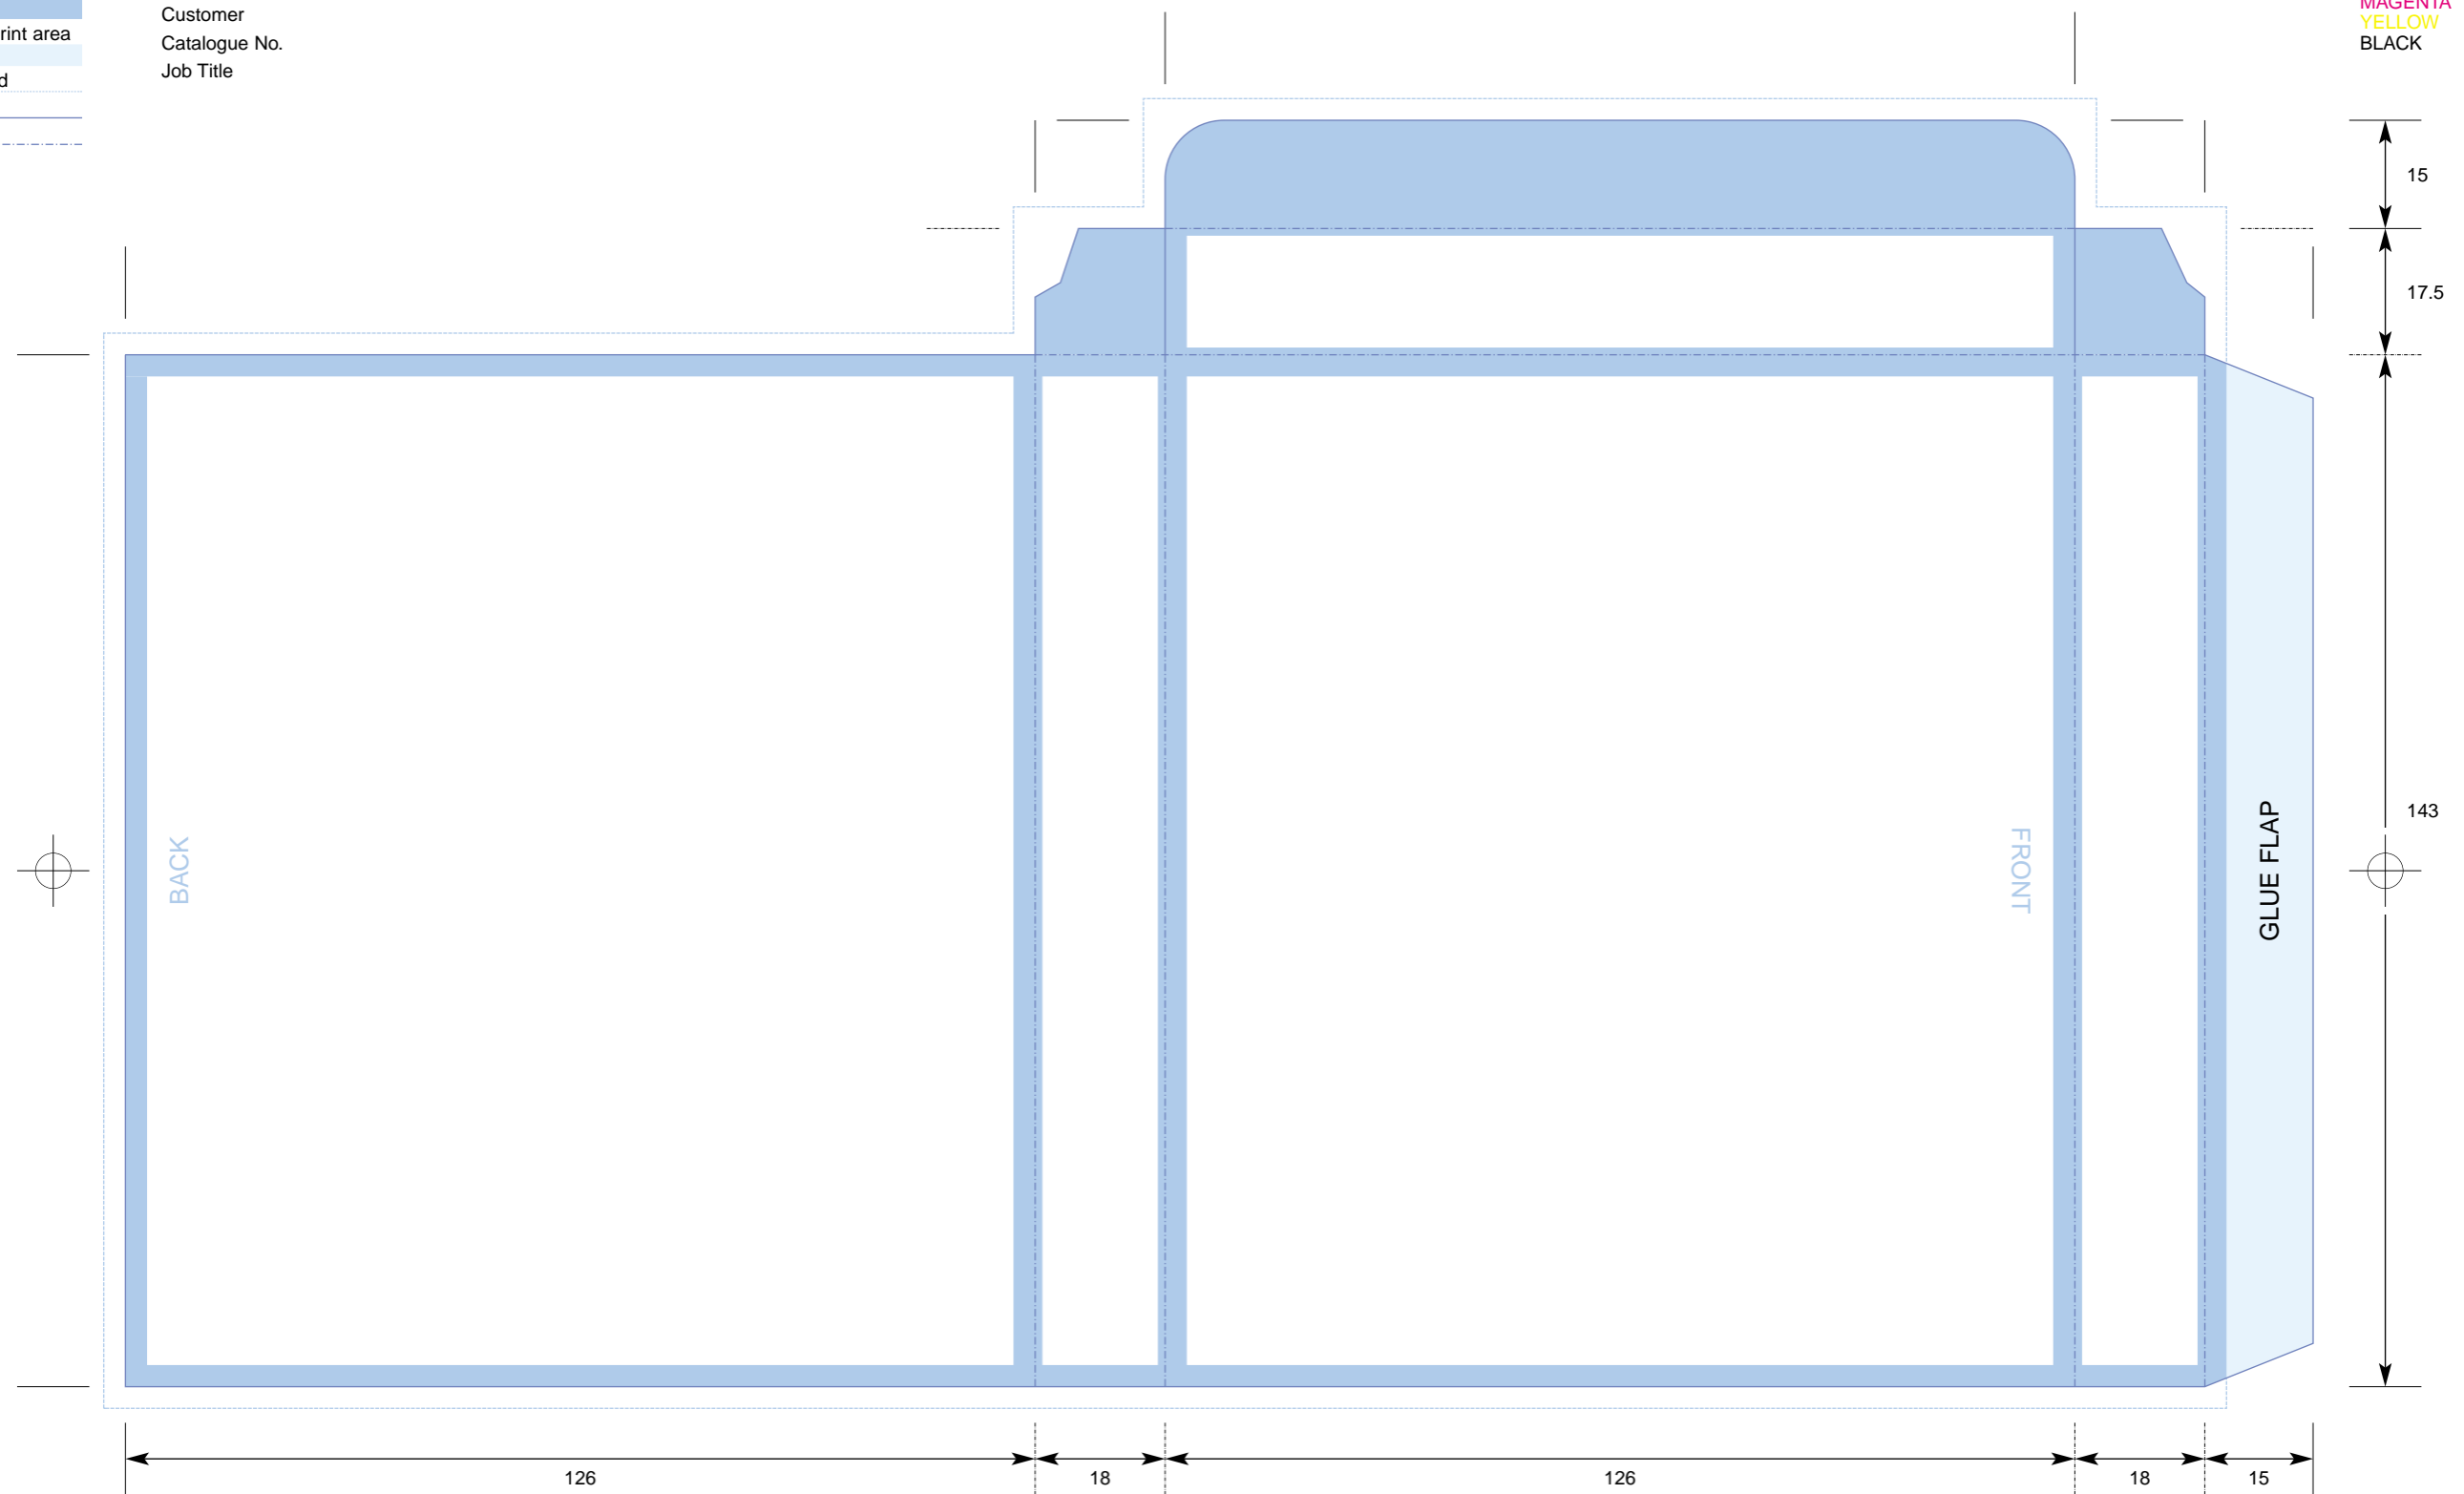

PLEASE NOTE THIS TEMPLATE HAS BEEN CREATED USING SPECIFIC CO-ORDINATES REQUIRED FOR COMPUTER TO PLATE IMAGING AND IS NOT TO BE ALTERED, MOVED OR THE DOCUMENT SIZE CHANGED. ALL DIMENSIONS ARE IN MILLIMETRES. BLEED ALLOWANCE OF 3MM ON TRIMMED EDGES